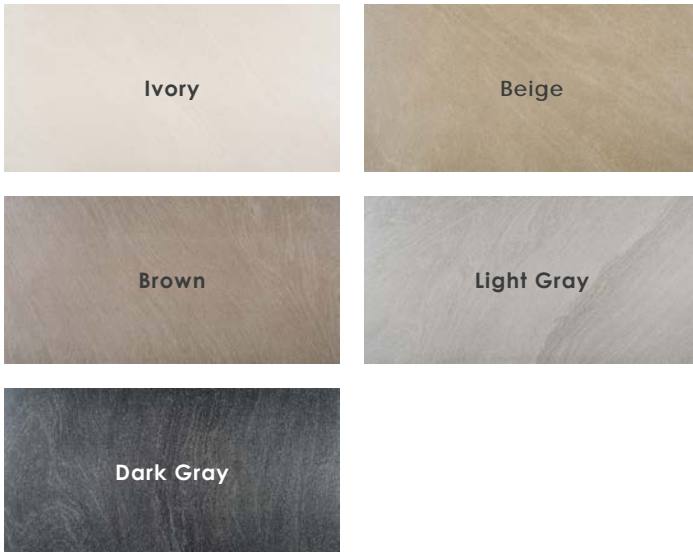

Description

Brave porcelain tile channels the illusion of sand in a beautiful, flowing aesthetic. A fine grain texture and warm color palette display the organic, calming, and timeless elements of the collection. The soft elegance is pleasing in appearance and perfectly adapts in any environment.

Colors

Sizes

Technical Data

Specification Reference	Test Method	Test Result
DCOF	ANSI A326.3	≥ 0.42
Water Absorption	ISO 10545-3	≤ 0.5%
Breaking Strength	ISO 10545-4	R>35 N/mm², S>1300n

Body Type	Shade Variation
Unglazed Porcelain	V2

Finish & Thickness

Honed, Natural, Textured | 10mm
Finish varies per size and color –
Refer to Color•Size•Finish Matrix

Lead Time

8-10 Weeks

Location

Italy