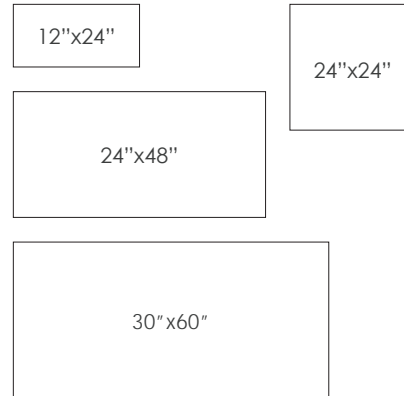

Sizes

Technical Data

Specification Reference	Test Method	Test Result
DCOF	ANSI A326.3	≥ 0.42
Water Absorption	ISO 10545-3	≤ 0.5%
Breaking Strength	ISO 10545-4	R>35 N/mm², S>1300n

Body Type	Shade Variation
Unglazed Porcelain	V2

Finish & Thickness

Honed, Natural, Textured | 10mm
Finish varies per size and color –
Refer to Color•Size•Finish Matrix

Lead Time

8-10 Weeks

Location

Italy