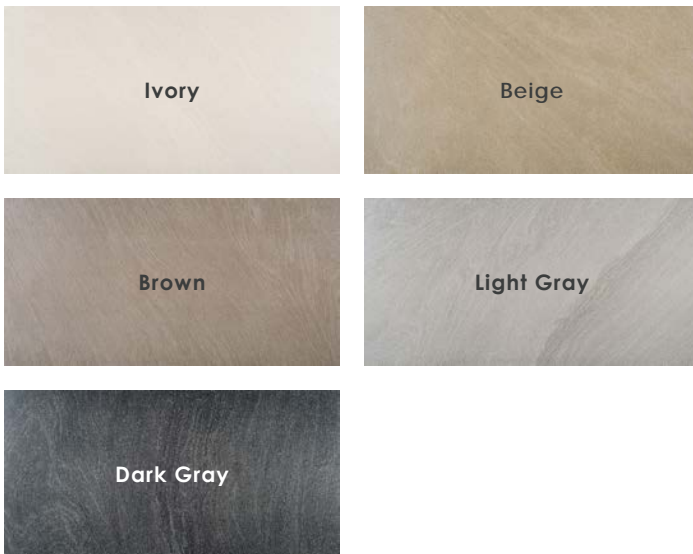

Description

Brave porcelain tile channels the illusion of sand in a beautiful, flowing aesthetic. A fine grain texture and warm color palette display the organic, calming, and timeless elements of the collection. The soft elegance is pleasing in appearance and perfectly adapts in any environment.

Colors

Sizes

Paver options available.

Contact info@creativematerialscorp.com or your consultant for more information.

Technical Data

Specification Reference	Test Method	Test Result
DCOF	ANSI A326.3	Honed, Natural > 0.42 Wet
		Textured > 0.55 Wet
Water Absorption	ISO 10545-3	< 0.5%
Breaking Strength	ISO 10545-4	R>35 N/mm², S>1300N
Deep Abrasion Resistance	ISO 10545-6	175mm³ max

Finish & Thickness

Honed, Natural, Textured | 10mm
Finish varies per size and color –
Refer to Color•Size•Finish Matrix

Lead Time

8-10 Weeks

Location

Italy

2024v1