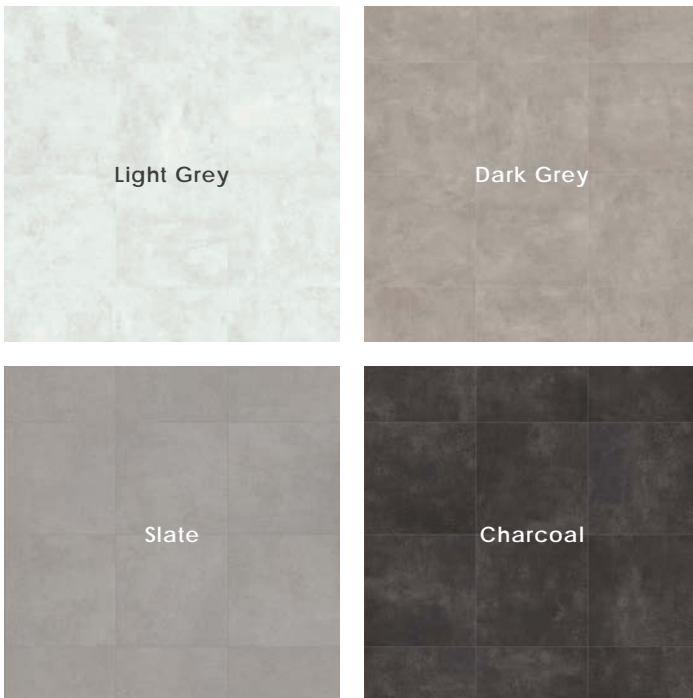

## Colors

## Sizes

## Color•Size•Finish Matrix

Color — Size & Thickness				
	Light Grey	Dark Grey	Slate	Charcoal
4" x 4" x 9.5mm	Natural	Natural	Natural	Natural
8" x 8" x 9.5mm	Natural	Natural	Natural	Natural
8" x 24" x 9.5mm	Natural	Natural	Natural	Natural
12" x 24" x 9.5mm	Honed Natural Textured	Honed Natural Textured	Honed Natural Textured	Honed Natural Textured
24" x 24" x 9.5mm	Honed Natural Textured	Honed Natural Textured	Honed Natural Textured	Honed Natural Textured
36" x 36" x 9.5mm	Honed Natural	Honed Natural	Honed Natural	Honed Natural
Bullnose 3" x 24" x 9.5mm	Honed Natural	Honed Natural	Honed Natural	Honed Natural
				
Bullnose 3" x 36" x 9.5mm	Honed Natural	Honed Natural	Honed Natural	Honed Natural
				
Stairtread 12" x 24" x 9.5mm	Natural	Natural	Natural	Natural
				
Stairtread 12" x 24" x 9.5mm	Natural	Natural	Natural	Natural
				