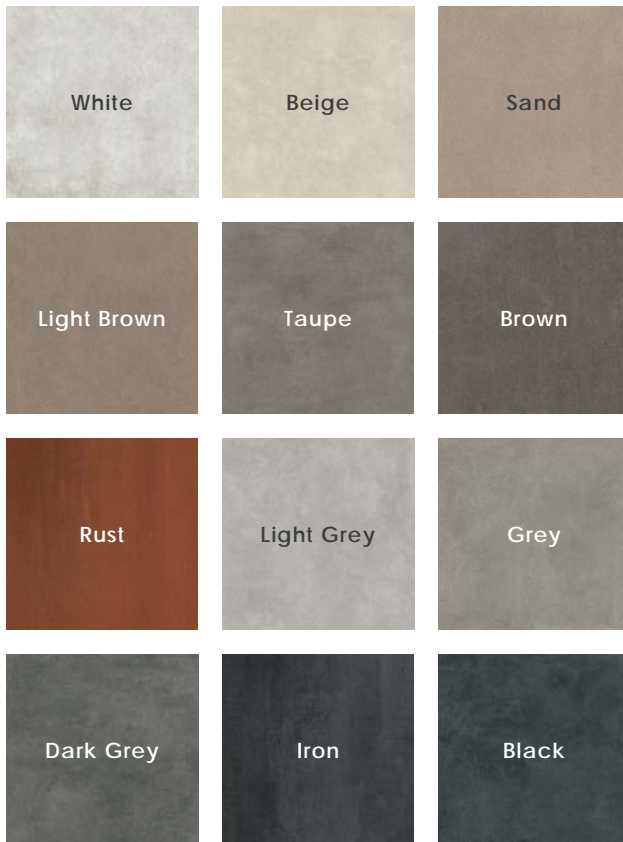

Colors

Finish & Thickness

Honed, Natural, Soft, Textured | 6mm, 9mm, 12mm
Finish varies per size and color –
Refer to Color•Size•Finish Matrix

Lead Time

8-10 Weeks

Location

Italy

Technical Data