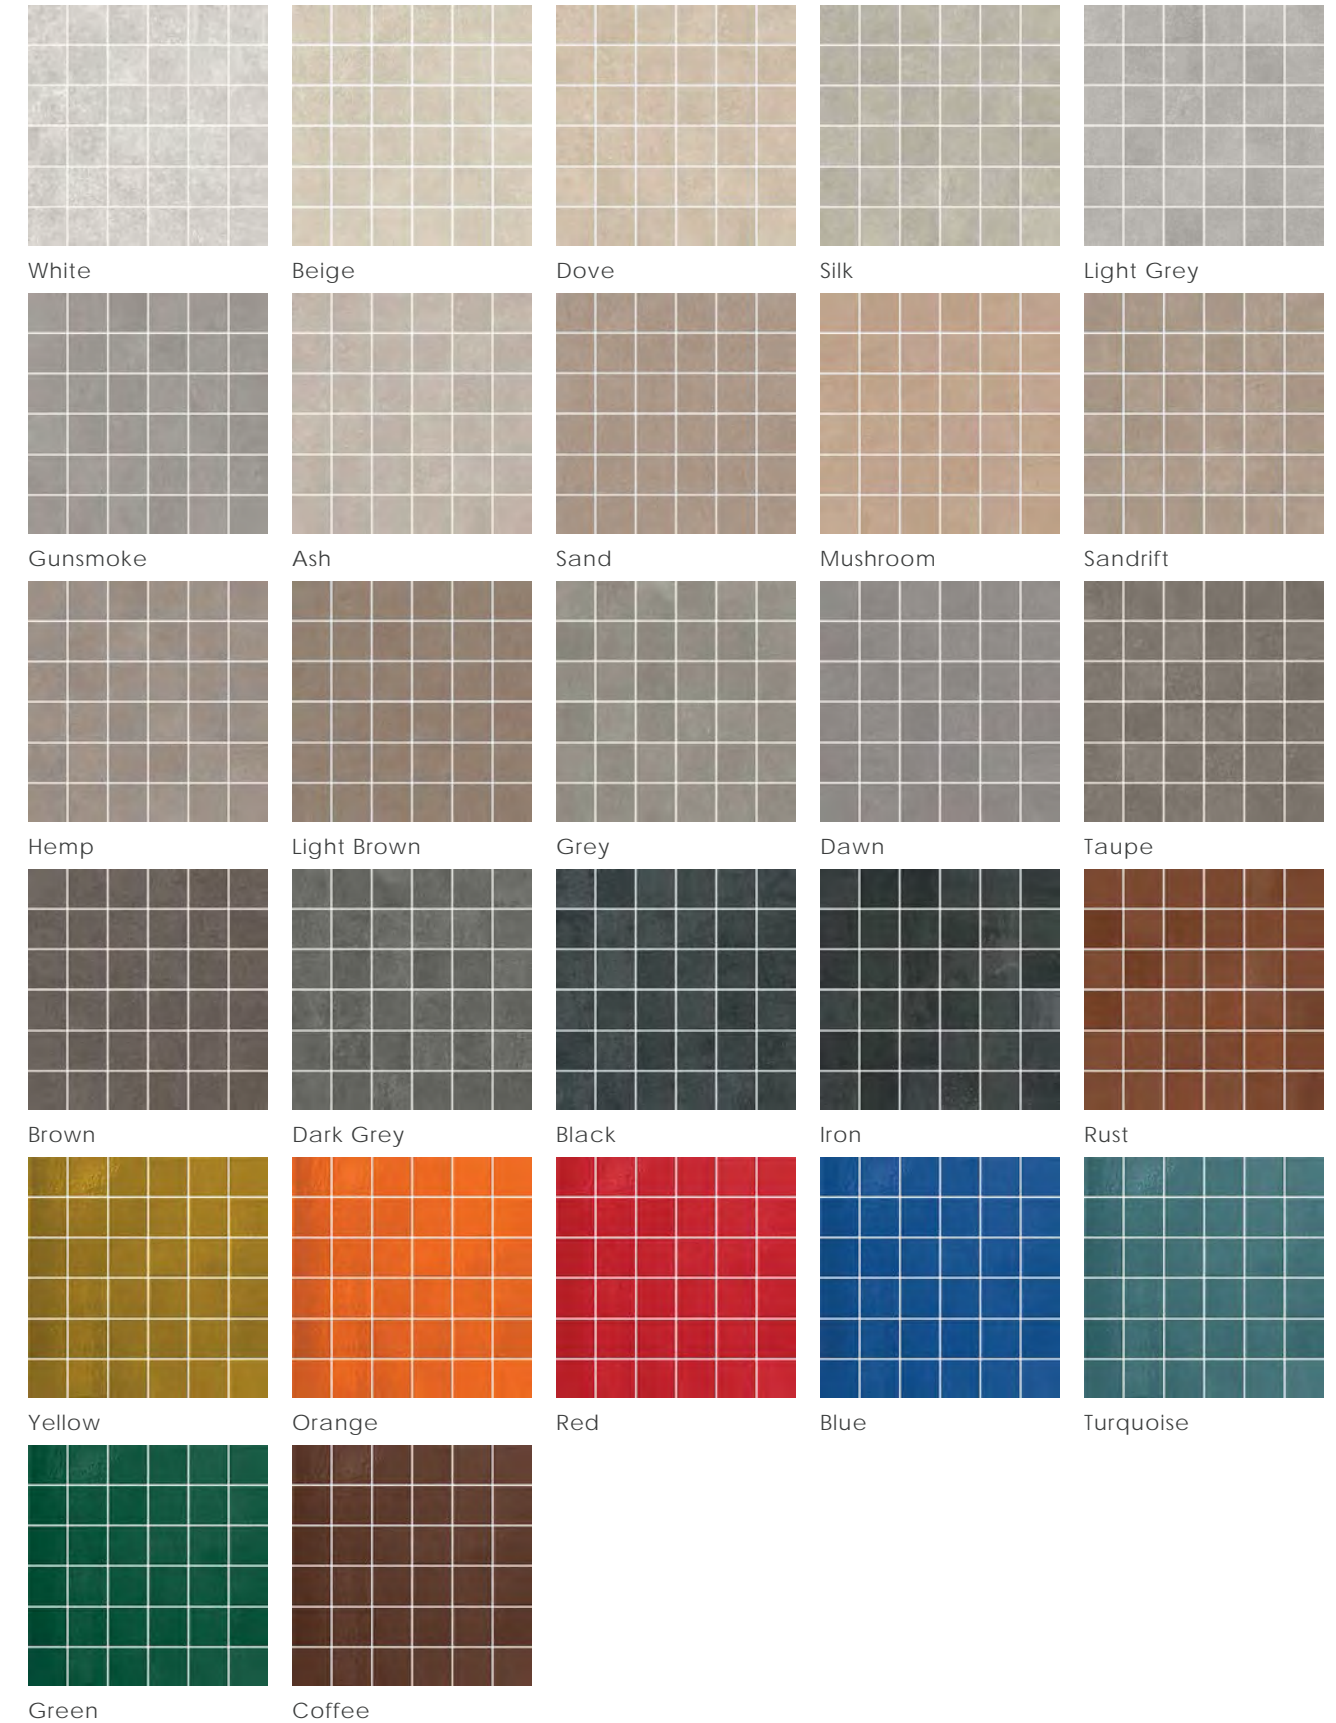

Mosaics

2"x2" Mosaic on 12"x12"x9mm Sheet Natural | Rectified