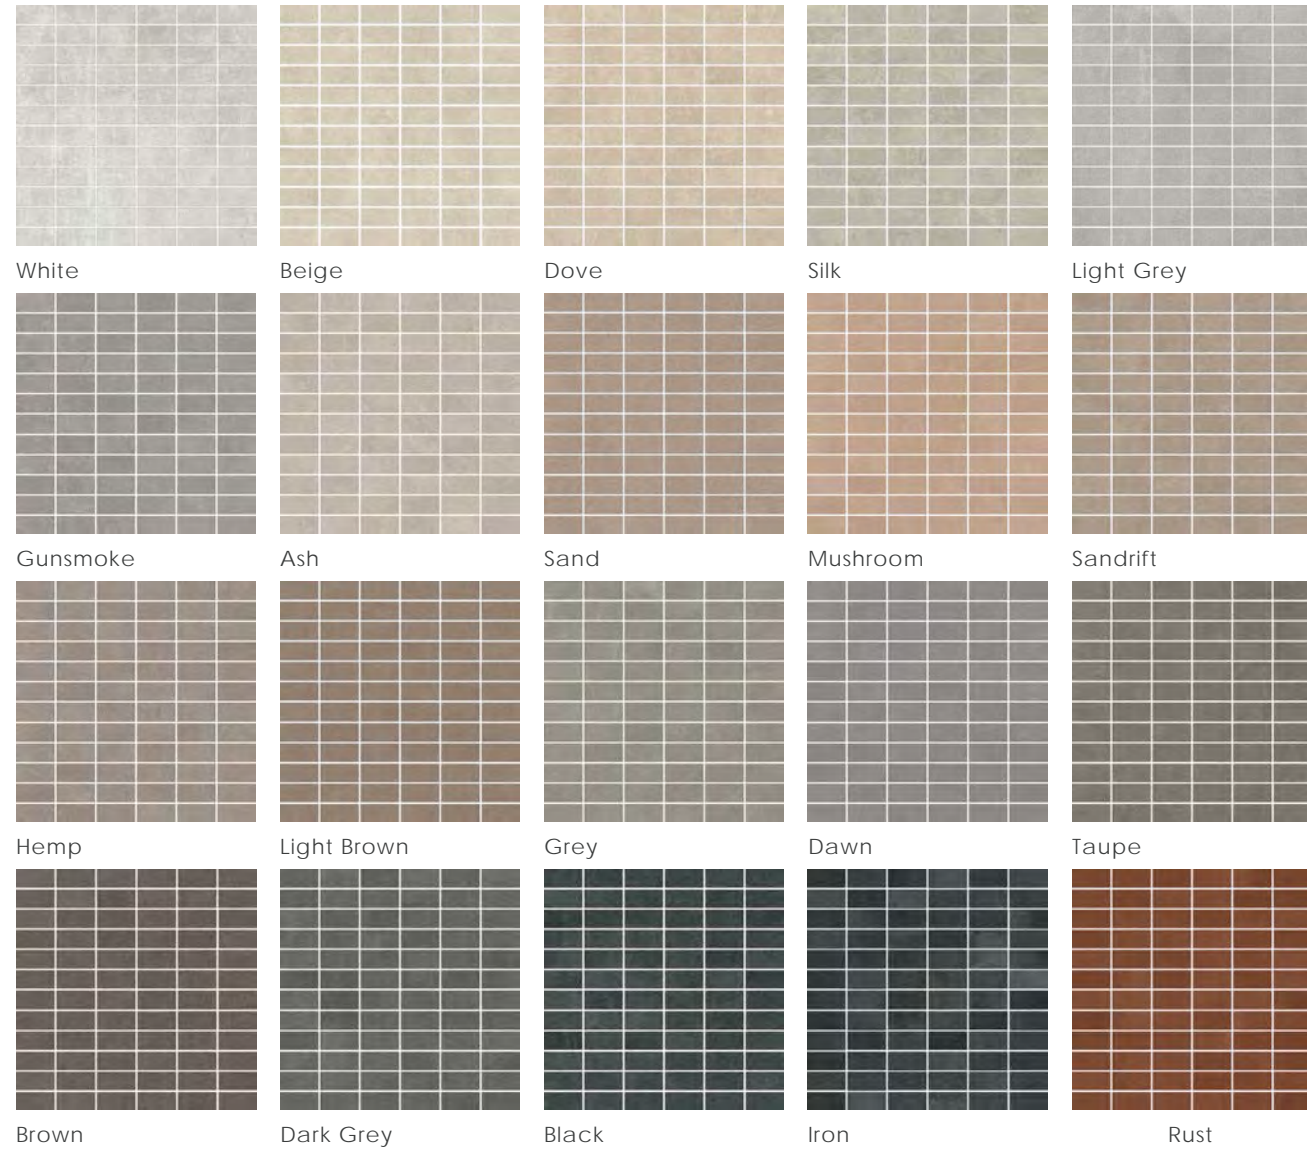

Mosaics

1"x2" Stacked Mosaic on 12"x12"x9mm Sheet Natural | Rectified