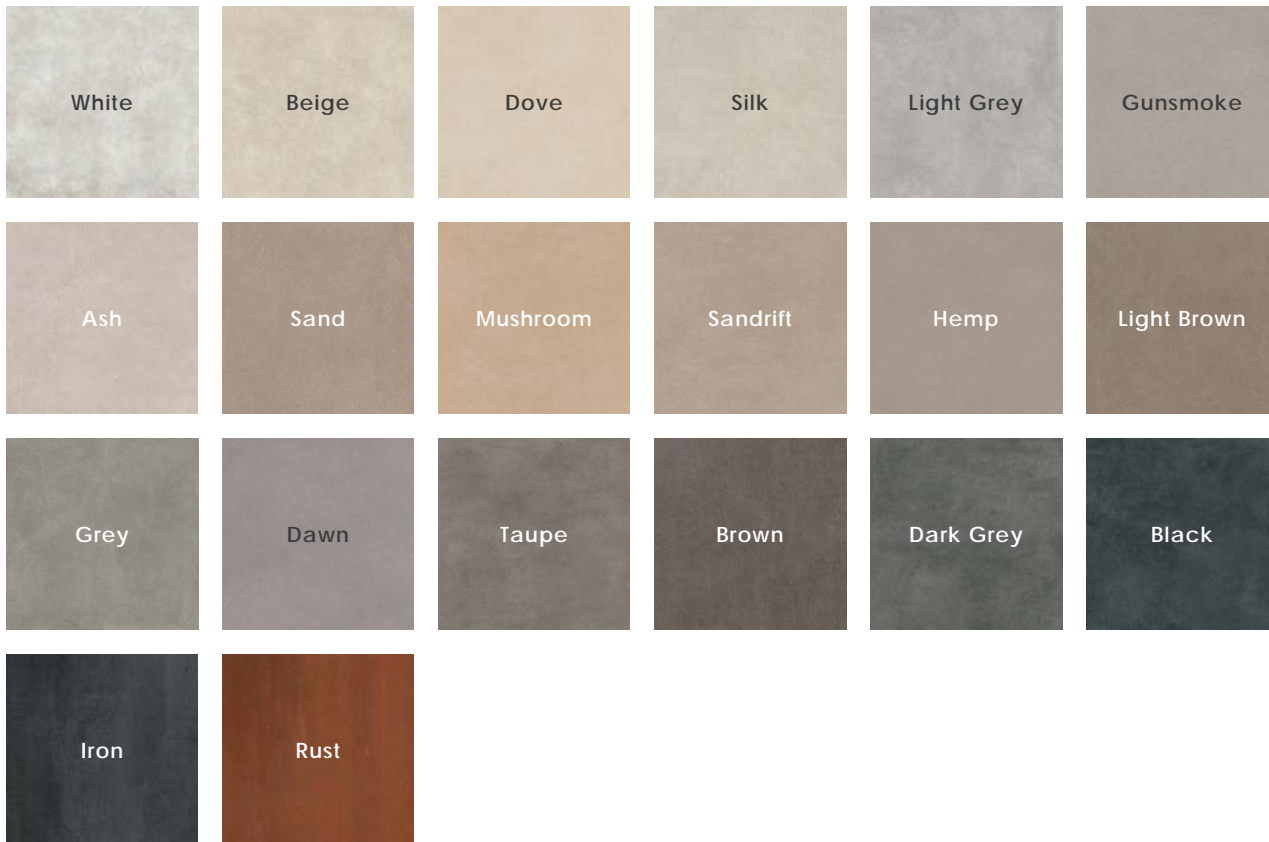

Colors

2024v4

Finish & Thickness

Honed, Natural, Soft, Textured | 6mm, 9mm, 12mm
Finish varies per size and color –
Refer to Color•Size•Finish Matrix

Lead Time

8-10 Weeks

Location

Italy