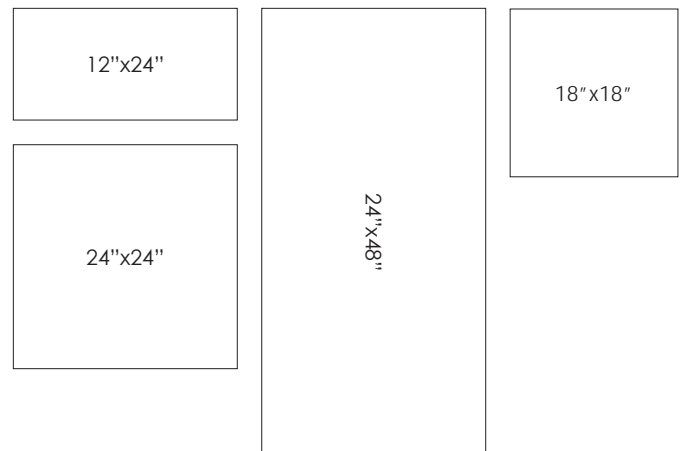

Colors

Sizes

Technical Data

Specification Reference	Test Method	Test Result
DCOF	ANSI A326.3	≥ 0.42 Grip • Natural < 0.42 Lappato
Water Absorption	ISO 10545-3	≤ 0.2%
Breaking Strength	ISO 10545-4	R>35 N/mm ² , S>1300n

Italy

Mosaics

2" x 2" Mosaic on 12" x 12" x 9mm Sheet Natural

Available in all colors

Color•Size•Finish Matrix

Color — Size & Thickness				
	White	Ivory	Tan	Taupe
Non-Rectified 12"x24"x9mm	Natural	Grip Natural	Natural	Natural
Rectified 12"x24"x9mm	Lappato Natural	Lappato Natural	Lappato Natural	Lappato Natural
Non-Rectified 18"x18"x9mm		Natural		Natural
Rectified 24"x24"x10mm	Lappato Natural	Lappato Natural	Lappato Natural	Lappato Natural
Rectified 24"x48"x10mm	Lappato Natural	Lappato Natural	Lappato Natural	Lappato Natural
Bullnose 3"x24"x9mm Rectified or Non-Rectified	Natural	Natural	Natural	Natural
				
Grooved Stairtread With Bullnose Edge 13"x24"x9mm Rectified or Non-Rectified	Natural	Natural	Natural	Natural
				

Chart indicates available size, color, finish and thickness options. Shaded block indicates not available. Sizing is nominal for field tile, trims, and decors.

Color•Size•Finish Matrix

Color — Size & Thickness			
	Grey	Dark Grey	Black
Non-Rectified 12"x24"x9mm	Grip Natural	Grip Natural	Natural
Rectified 12"x24"x9mm	Lappato Natural	Lappato Natural	Lappato Natural
Non-Rectified 18"x18"x9mm	Natural	Natural	
Rectified 24"x24"x10mm	Lappato Natural	Lappato Natural	Lappato Natural
Rectified 24"x48"x10mm	Lappato Natural	Lappato Natural	Lappato Natural
Bullnose 3"x24"x9mm Rectified or Non-Rectified	Natural	Natural	Natural
			
Grooved Stairtread With Bullnose Edge 13"x24"x9mm Rectified or Non-Rectified	Natural	Natural	Natural
			

Chart indicates available size, color, finish and thickness options. Shaded block indicates not available. Sizing is nominal for field tile, trims, and decors.