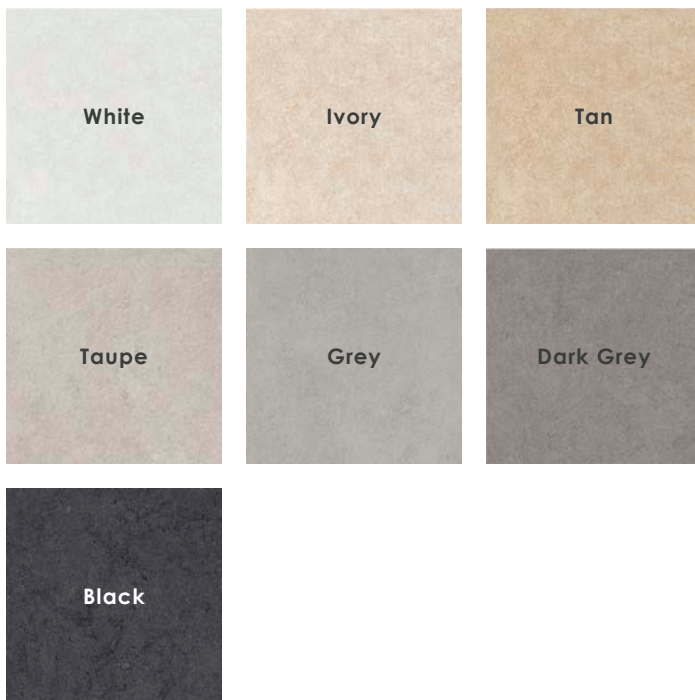

Description

Coalesce porcelain tile is monochromatic and reminiscent of a newly poured concrete floor. The neutral color palette is the perfect foundation for any aesthetic. A sophisticated approach to minimalism with tonal and surface finish variation ideal for all interiors.

Colors

Sizes

Technical Data

Specification Reference	Test Method	Test Result
DCOF	ANSI A326.3	≥ 0.42 Grip • Natural < 0.42 Lappato
Water Absorption	ISO 10545-3	≤ 0.2%
Breaking Strength	ISO 10545-4	R>35 N/mm², S>1300n

Body Type	Shade Variation
Glazed Color-Body Porcelain	V2

Finish & Thickness

Grip, Lappato, Natural | 9mm,
10mm
Finish varies per size and color –
Refer to Color•Size•Finish Matrix

Lead Time

8-10 Weeks

Location

Italy