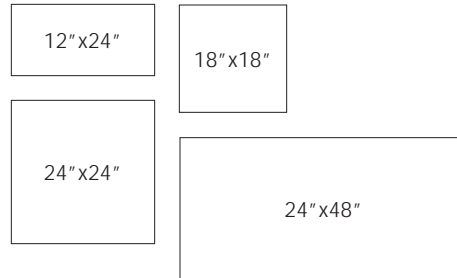

Colors

Sizes

Technical Data

| Specification Reference | Test Method | Test Result |
|-------------------------|-------------|----------------------------------|
| DCOF | ANSI A326.3 | Natural • > 0.42 Wet |
| | | Grip • > 0.42 Wet |
| | | Lappato • < 0.42 |
| Water Absorption | ISO 10545-3 | < 0.2% |
| Breaking Strength | ISO 10545-4 | R>35 N/mm ² , S>1300N |

Finish & Thickness

Grip, Lappato, Natural | 9mm, 10mm
Finish varies per size and color –
Refer to Color•Size•Finish Matrix

Lead Time

8-10 Weeks

Location

Italy

Mosaics

2" x 2" Mosaic on 12" x 12" x 9mm Sheet Natural

Available in all colors

Color•Size•Finish Matrix

| Color — Size & Thickness |  |  |  |  |
|---|---|---|--|---|
| | White | Ivory | Tan | Taupe |
| Non-Rectified 12"x24"x9mm | Natural | Grip Natural | Natural | Natural |
| Rectified 12"x24"x9mm | Lappato Natural | Lappato Natural | Lappato Natural | Lappato Natural |
| Non-Rectified 18"x18"x9mm | | Natural | | Natural |
| Rectified 24"x24"x10mm | Lappato Natural | Lappato Natural | Lappato Natural | Lappato Natural |
| Rectified 24"x48"x10mm | Lappato Natural | Lappato Natural | Lappato Natural | Lappato Natural |
| Bullnose 3"x24"x9mm Rectified or Non-Rectified | Natural | Natural | Natural | Natural |
|  | | | | |
| Grooved Stairtread With Bullnose Edge 13"x24"x9mm Rectified or Non-Rectified | Natural | Natural | Natural | Natural |
|  | | | | |

Chart indicates available size, color, finish and thickness options. Shaded block indicates not available. Sizing is nominal for field tile, trims, and decors.