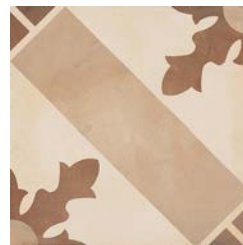

Decor

Ivory, Ochre, and Terracotta 8"x8"x9mm Matte

Emblem

Ivory, Ochre, and Terracotta 10.5"x8"x9mm Esagona Matte

Ivory and Ochre 8"x8"x9mm Matte

Ivory and Terracotta 8"x8"x9mm Matte