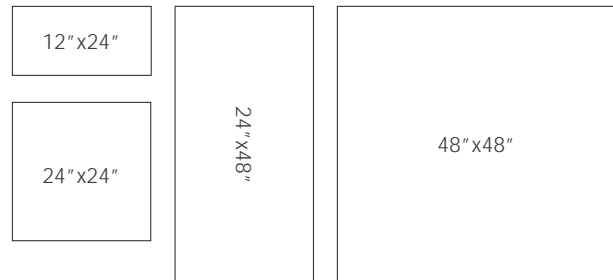

## Sizes

## Decor

Linear 12"x48"x9.5mm or 24"x48"x9.5mm Natural | Graphics vary per box. 10 different graphics - 2 pieces per box.

Rose

Grey

3/4"x24" Mosaic on 12"x24"x9mm Sheet Natural

Rose

Grey

## Color•Size•Finish Matrix

Color — Size & Thickness							
	White	Ecru	Rose	Terracotta	Grey	Taupe	Charcoal
12" x 24" x 9mm	Natural	Natural	Natural	Natural	Natural	Natural	Natural
24" x 24" x 9mm	Natural	Natural	Natural	Natural	Natural	Natural	Natural
24" x 48" x 9.5mm	Natural	Natural	Natural	Natural	Natural	Natural	Natural
48" x 48" x 9.5mm	Natural	Natural			Natural	Natural	
Bullnose 3" x 24" x 9mm	Natural	Natural	Natural	Natural	Natural	Natural	Natural
							
Stairtread 13" x 48" x 9.5mm	Natural	Natural	Natural	Natural	Natural	Natural	Natural
							
Stairtread Corner Left or Right 13" x 48" x 9.5mm	Natural	Natural	Natural	Natural	Natural	Natural	Natural
							
Stairtread With Mitered Edge 6" x 24" x 9.5mm	Natural	Natural	Natural	Natural	Natural	Natural	Natural
							