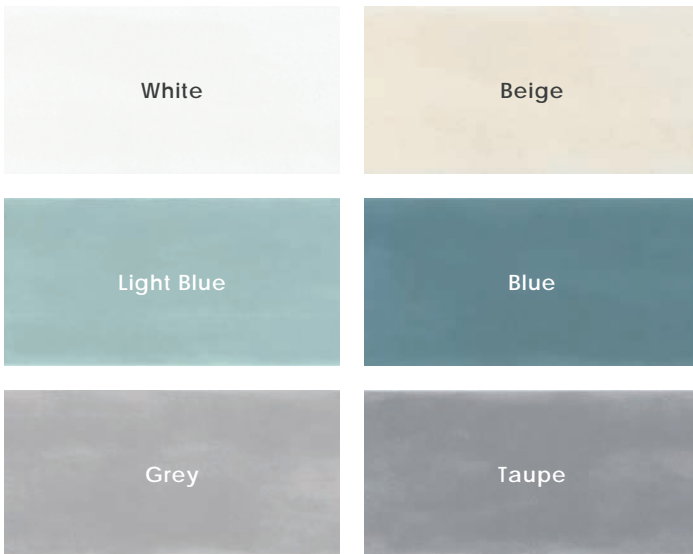

## Description

Enameled ceramic wall tile balances classic looks and designs with contemporary palettes and formats. It draws inspiration from handcrafted ceramics with subtle surface undulation, delicate lace-like patterns, crackle aesthetics, and tonal variations of watercolor-like glazes.

## Colors

## Color•Size•Finish Matrix

Color — Size & Thickness												
	White	Beige	Light Blue	Blue	Grey	Taupe	White Crackle	Beige Crackle	Light Blue Crackle	Blue Crackle	Grey Crackle	Taupe Crackle
3" x 6" x 7.3mm	Glossy	Glossy	Glossy	Glossy	Glossy	Glossy						
4" x 10" x 7.3mm	Glossy	Glossy	Glossy	Glossy	Glossy	Glossy						
3" x 12" x 7.3mm							Glossy	Glossy	Glossy	Glossy	Glossy	Glossy
Hexagon 7" x 8" x 8mm	Glossy	Glossy	Glossy	Glossy	Glossy	Glossy						
Bullnose 3" x 6" x 7mm	Glossy	Glossy	Glossy	Glossy	Glossy	Glossy						
												
Bullnose 3" x 10" x 7.3mm	Glossy	Glossy	Glossy	Glossy	Glossy	Glossy						
												
Bullnose 3" x 12" x 7.3mm							Glossy	Glossy	Glossy	Glossy	Glossy	Glossy
												
Pencil 0.5" x 10" x 7.3mm	Glossy	Glossy	Glossy	Glossy	Glossy	Glossy						
												
Chair Rail 2" x 10" x 7.3mm	Glossy	Glossy	Glossy	Glossy	Glossy	Glossy						
												
Listello 2.75" x 10" x 7.3mm	Glossy	Glossy	Glossy	Glossy	Glossy	Glossy						
												