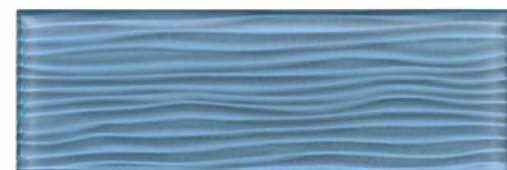

MEDIUM BLUE