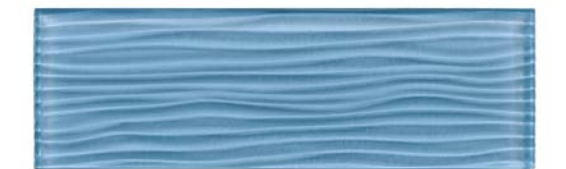

### WAVE | 4"x12"x6MM | GLOSSY

DARK GREY

GREY

LIGHT GREY

WHITE

COOL WHITE

AQUAMARINE

LIGHT GREEN