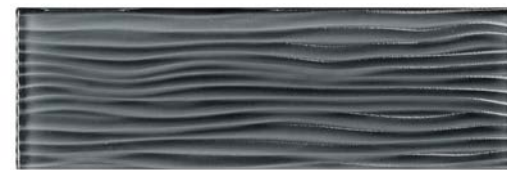

WAVE | 4"x12"x6MM | GLOSSY

DARK GREY