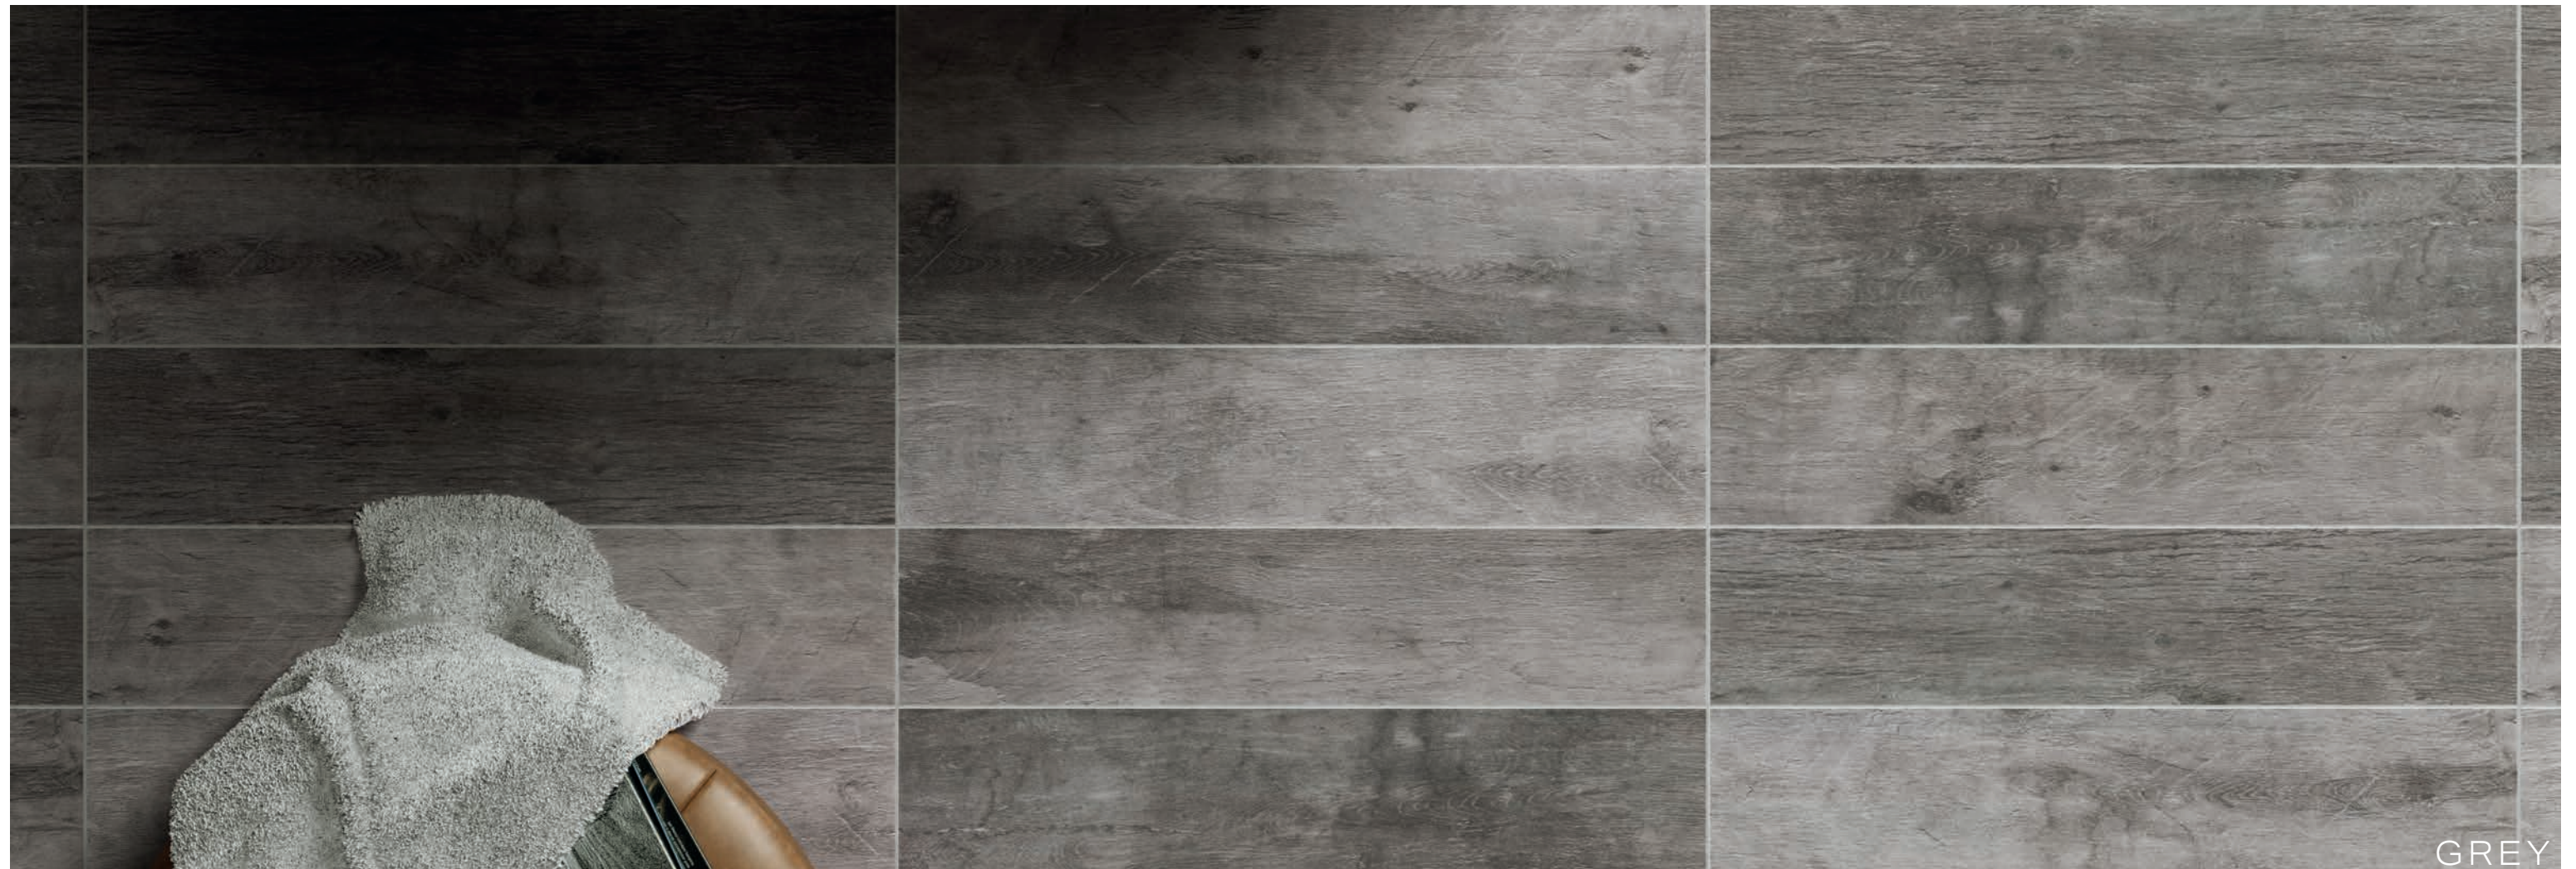

FEARLESS

PORCELAIN TILE

CHART INDICATES AVAILABLE SIZE + THICKNESS + FINISH OPTIONS. IF GREY BLOCK IS PRESENT, THE PRODUCT IS NOT AVAILABLE IN THAT SIZE. SIZING IS NOMINAL FOR FIELD TILE, TRIMS, AND DECORS.

WHITE

GREY

HONEY

TOFFEE

8"x36"x9mm	MATTE	MATTE	MATTE	MATTE
------------	-------	-------	-------	-------

GREY