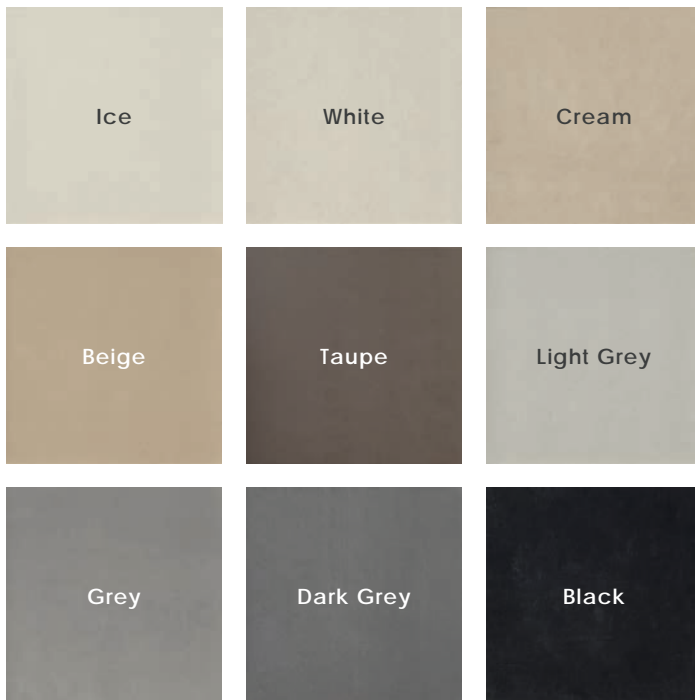

Description

Forever porcelain tile is characterized by its unique tone-on-tone effect with the granules of color within the body. Evolve designs with this contemporary concrete interpretation that is intended for being a resource library essential.

Colors

Sizes

Technical Data

Specification Reference	Test Method	Test Result
DCOF	ANSI A326.3	Matte • Interior, Wet (>0.42 Wet)
		Polished • Interior, Dry (>0.42 Dry)
Water Absorption	ASTM C373	< 0.5%
Breaking Strength	ASTM C648	> 510 lbf
Surface Hardness	Mohs	7
Body Type		Shade Variation
Unglazed Porcelain		V1

Finish & Thickness

Matte, Polished | 10mm, 10.5mm
Finish varies per size and color –
Refer to Color • Size • Finish Matrix

Lead Time

2-3 Weeks
Domestic Inventory

Location

Portugal