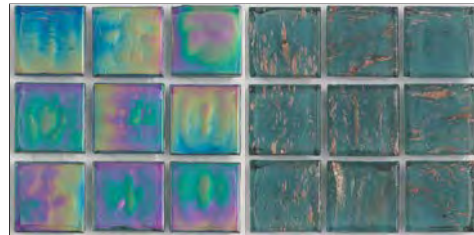

FUSED GLASS

GLASS TILE

CHART INDICATES AVAILABLE SIZE + THICKNESS + STYLE. IF GREY BLOCK IS PRESENT, THE PRODUCT IS NOT AVAILABLE IN THAT SIZE.. REFER TO PAGE TWO FOR SHEET SIZE OF EACH MOSAIC.