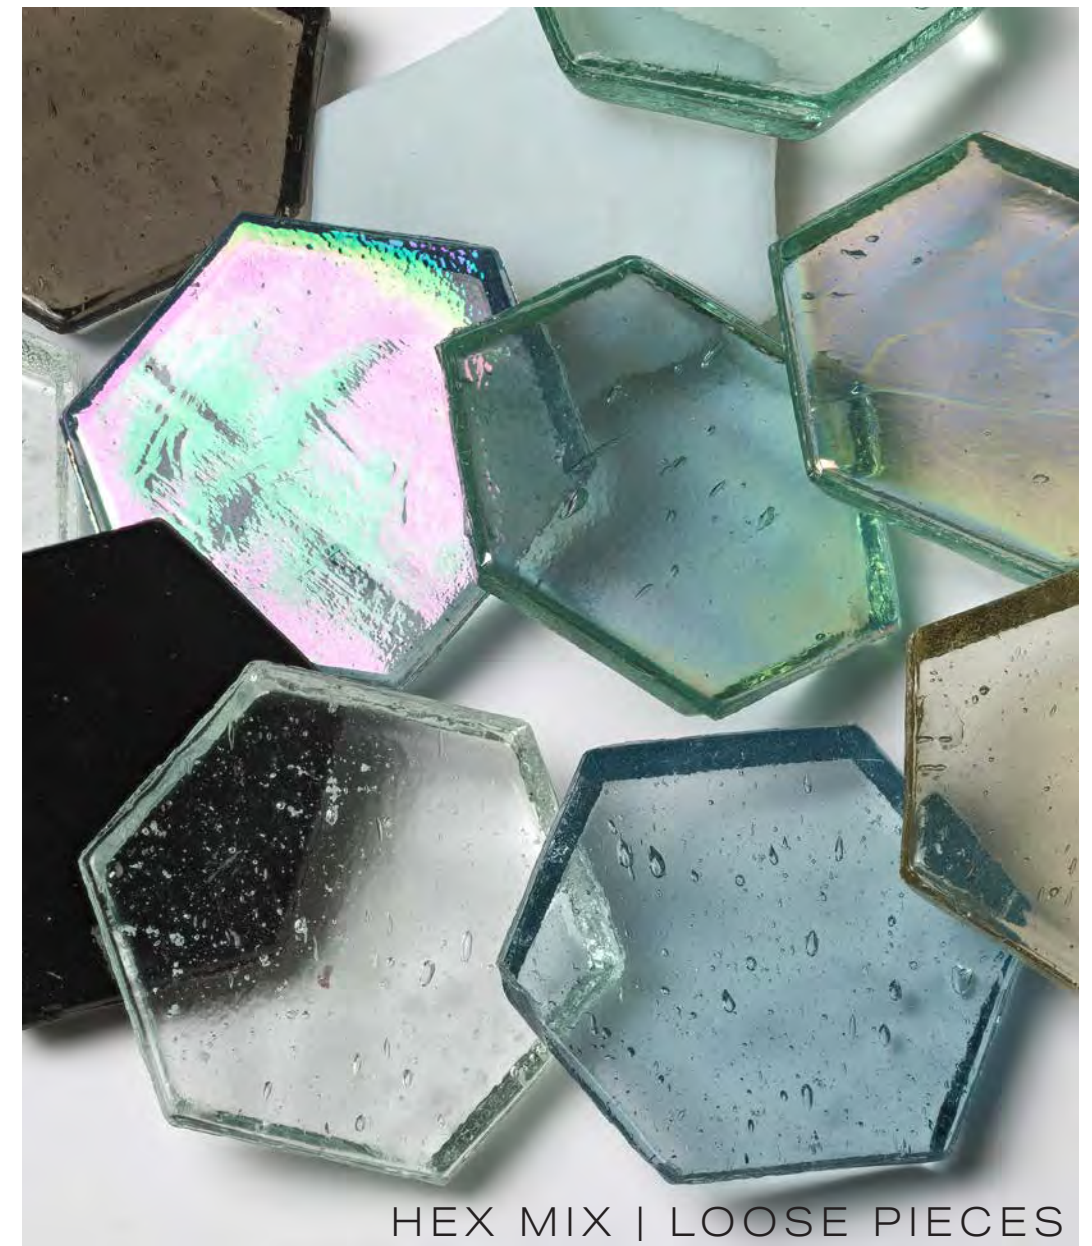

MIX | LOOSE PIECES

creative
materials
corporation

FUSED GLASS

FUSED GLASS IS MANUFACTURED USING 100% RECYCLED GLASS AND ARE EXTREMELY DURABLE. AVAILABLE IN A WIDE VARIETY OF BRILLIANT COLORS AND FINISHES, THIS COLLECTION OFFERS LIMITLESS DESIGN OPTIONS.

FUSED GLASS

GLASS TILE

CHART INDICATES AVAILABLE SIZE + THICKNESS + STYLE. IF GREY BLOCK IS PRESENT, THE PRODUCT IS NOT AVAILABLE IN THAT SIZE.. REFER TO PAGE TWO FOR SHEET SIZE OF EACH MOSAIC.

												
	CRYSTAL CLEAR	CRYSTAL FROSTED	CRYSTAL IRIDESCENT	CRYSTAL METALLIC	CRYSTAL SAND	CRYSTAL SAND IRIDESCENT	COOL WHITE OPAQUE	COOL WHITE OPAQUE IRIDESCENT	WHITE OPAQUE	WHITE OPAQUE IRIDESCENT	CHAMPAGNE CLEAR	CHAMPAGNE FROSTED
HEXAGON	AVAILABLE				AVAILABLE	AVAILABLE	AVAILABLE					
1"x1"	AVAILABLE	AVAILABLE	AVAILABLE	AVAILABLE	AVAILABLE	AVAILABLE	AVAILABLE	AVAILABLE	AVAILABLE	AVAILABLE	AVAILABLE	AVAILABLE
1"x2" BRICK	AVAILABLE	AVAILABLE	AVAILABLE	AVAILABLE	AVAILABLE	AVAILABLE	AVAILABLE	AVAILABLE	AVAILABLE	AVAILABLE	AVAILABLE	AVAILABLE
1"x2" STACKED	AVAILABLE	AVAILABLE	AVAILABLE	AVAILABLE	AVAILABLE	AVAILABLE	AVAILABLE	AVAILABLE	AVAILABLE	AVAILABLE	AVAILABLE	AVAILABLE
1"x2" HERRINGBONE	AVAILABLE	AVAILABLE	AVAILABLE	AVAILABLE	AVAILABLE	AVAILABLE	AVAILABLE	AVAILABLE	AVAILABLE	AVAILABLE	AVAILABLE	AVAILABLE
1"x4" BRICK	AVAILABLE				AVAILABLE	AVAILABLE	AVAILABLE					
1"x4" STACKED	AVAILABLE				AVAILABLE	AVAILABLE	AVAILABLE					

	DARK PURPLE OPAQUE METALLIC	GREY BROWN CLEAR	GREY BROWN FROSTED	GREY BROWN IRIDESCENT	GREY BROWN METALLIC	GREY BROWN SAND	GREY BROWN SAND IRIDESCENT	UMBER CLEAR	UMBER IRIDESCENT	UMBER METALLIC	RED BROWN CLEAR	RED BROWN IRIDESCENT
--	-----------------------------	------------------	--------------------	-----------------------	---------------------	-----------------	----------------------------	-------------	------------------	----------------	-----------------	----------------------