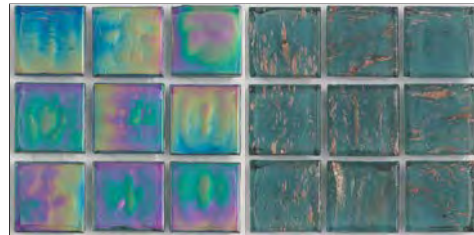

FUSED GLASS

GLASS TILE

CHART INDICATES AVAILABLE SIZE + THICKNESS + STYLE. IF GREY BLOCK IS PRESENT, THE PRODUCT IS NOT AVAILABLE IN THAT SIZE.. REFER TO PAGE TWO FOR SHEET SIZE OF EACH MOSAIC.

TEAL
IRIDESCENT

TEAL
METALLIC