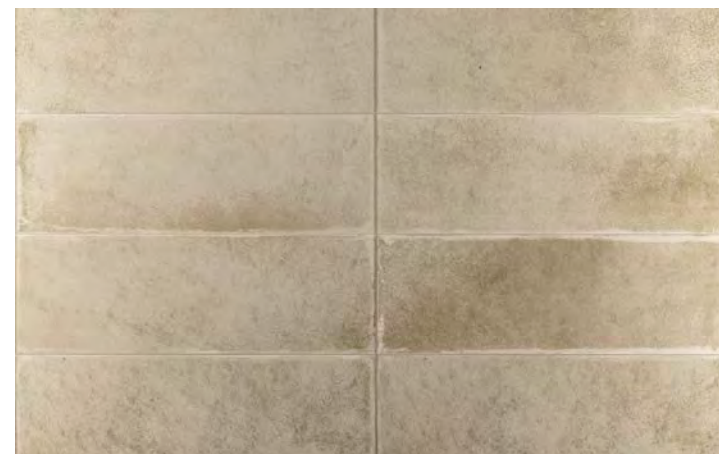

YELLOW | MATTE