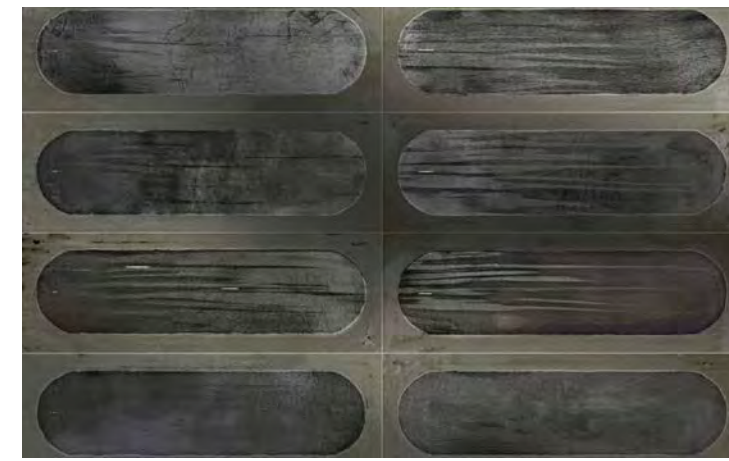

GREY OBLONG | GLOSSY