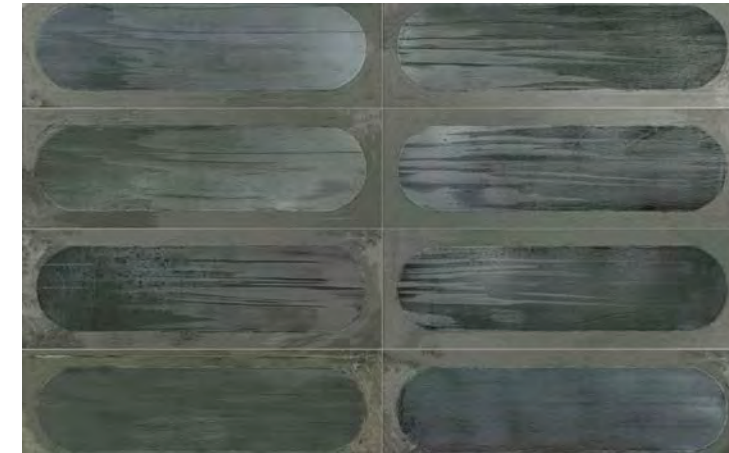

GREEN GREY OBLONG | GLOSSY