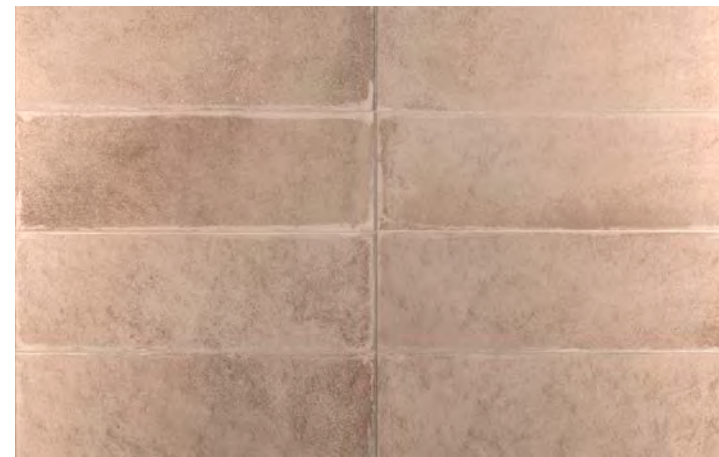

PINK | MATTE