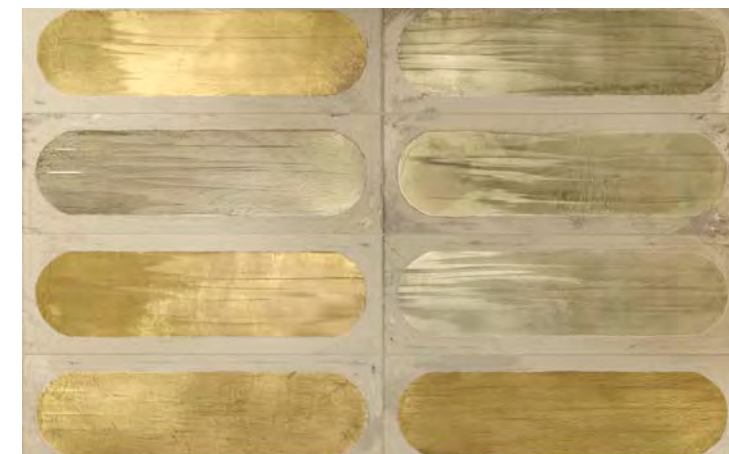

GREY | MATTE

GREY OBLONG | GLOSSY

GREEN GREY | MATTE

GREEN GREY OBLONG | GLOSSY

PINK | MATTE

PINK OBLONG | GLOSSY

YELLOW | MATTE

YELLOW OBLONG | GLOSSY

IMAGES REPRESENT THE RANGE

GLEAM

CERAMIC TILE

CHART INDICATES AVAILABLE SIZE + THICKNESS + FINISH OPTIONS. IF GREY BLOCK IS PRESENT, THE PRODUCT IS NOT AVAILABLE IN THAT SIZE. SIZING IS NOMINAL FOR FIELD TILE, TRIMS, AND DECORS.