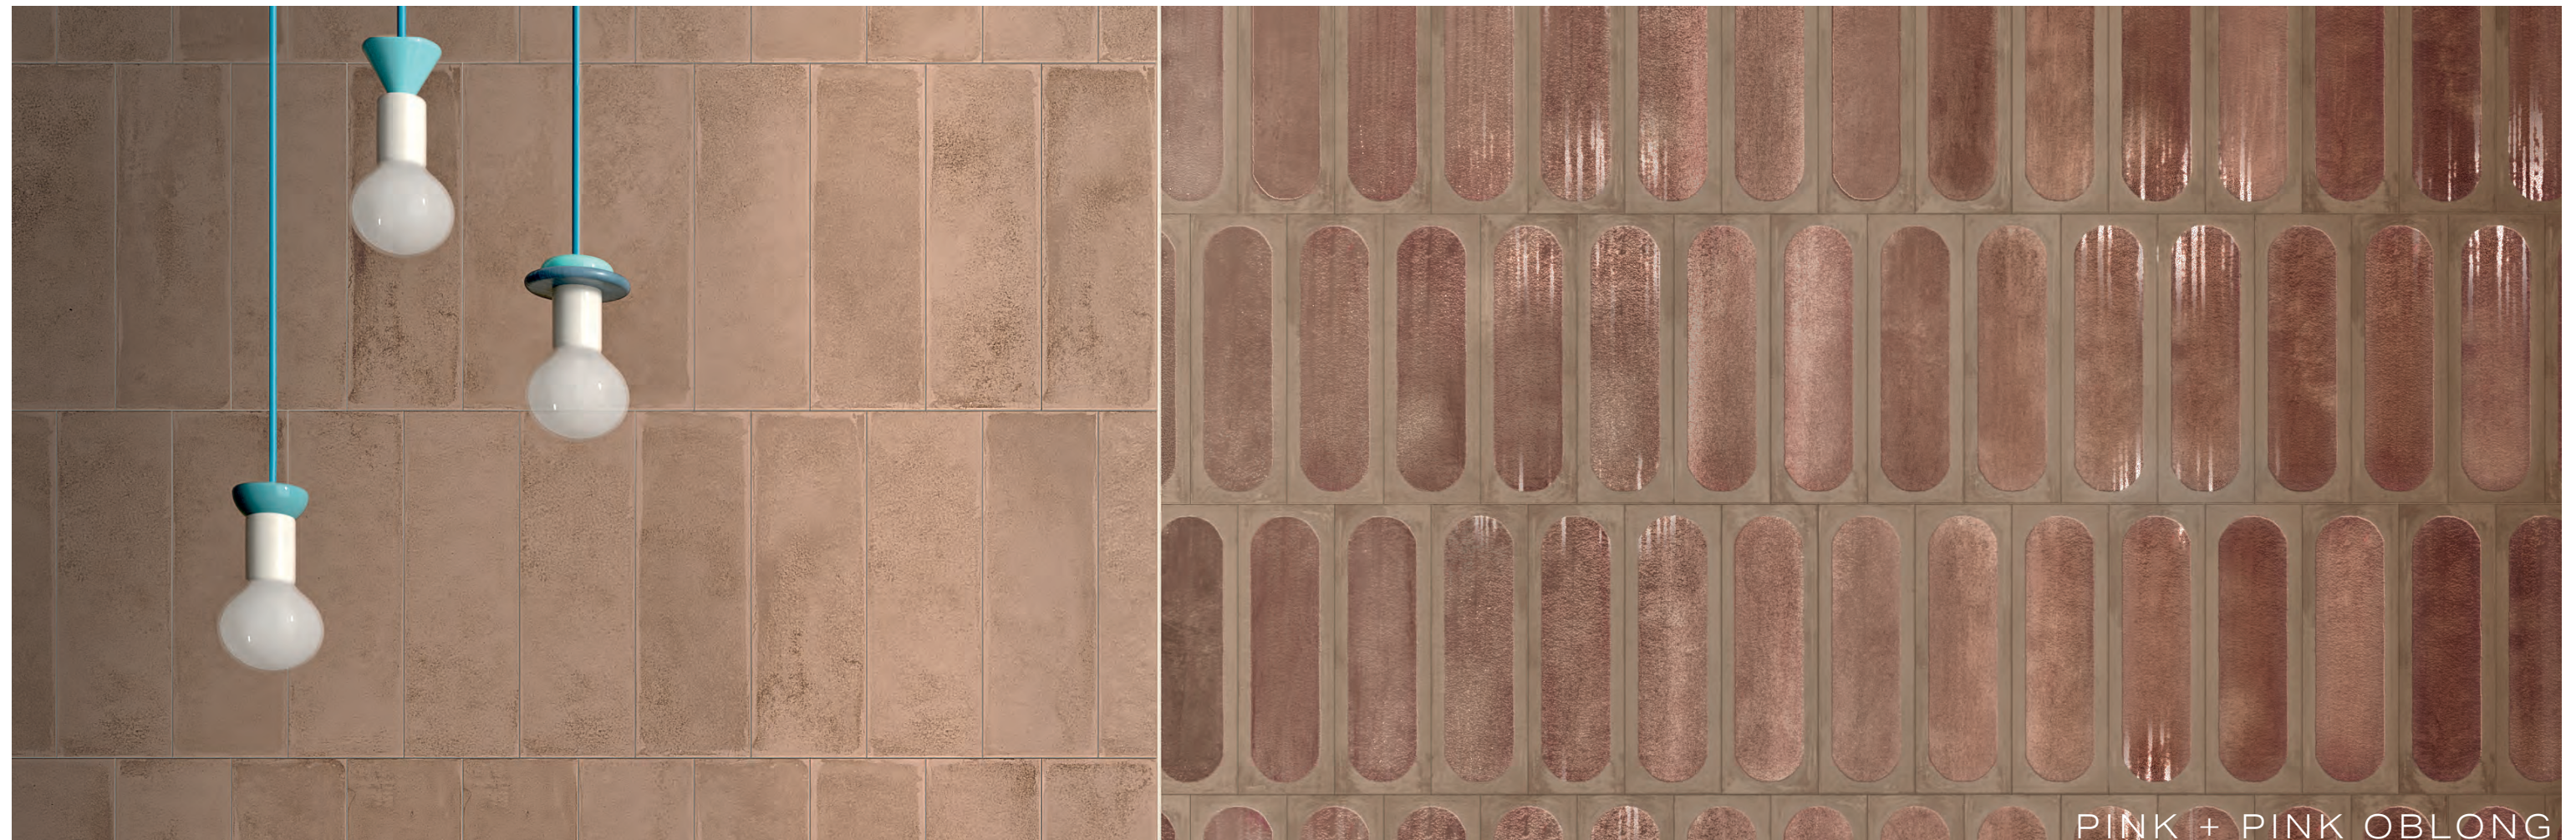

GLEAM

CERAMIC TILE

CHART INDICATES AVAILABLE SIZE + THICKNESS + FINISH OPTIONS. IF GREY BLOCK IS PRESENT, THE PRODUCT IS NOT AVAILABLE IN THAT SIZE. SIZING IS NOMINAL FOR FIELD TILE, TRIMS, AND DECORS.

	YELLOW	YELLOW OBLONG	PINK	PINK OBLONG	GREEN GREY	GREEN GREY OBLONG	GREY	GREY OBLONG
4"x12"x7.5mm	MATTE	GLOSSY	MATTE	GLOSSY	MATTE	GLOSSY	MATTE	GLOSSY

PINK + PINK OBLONG