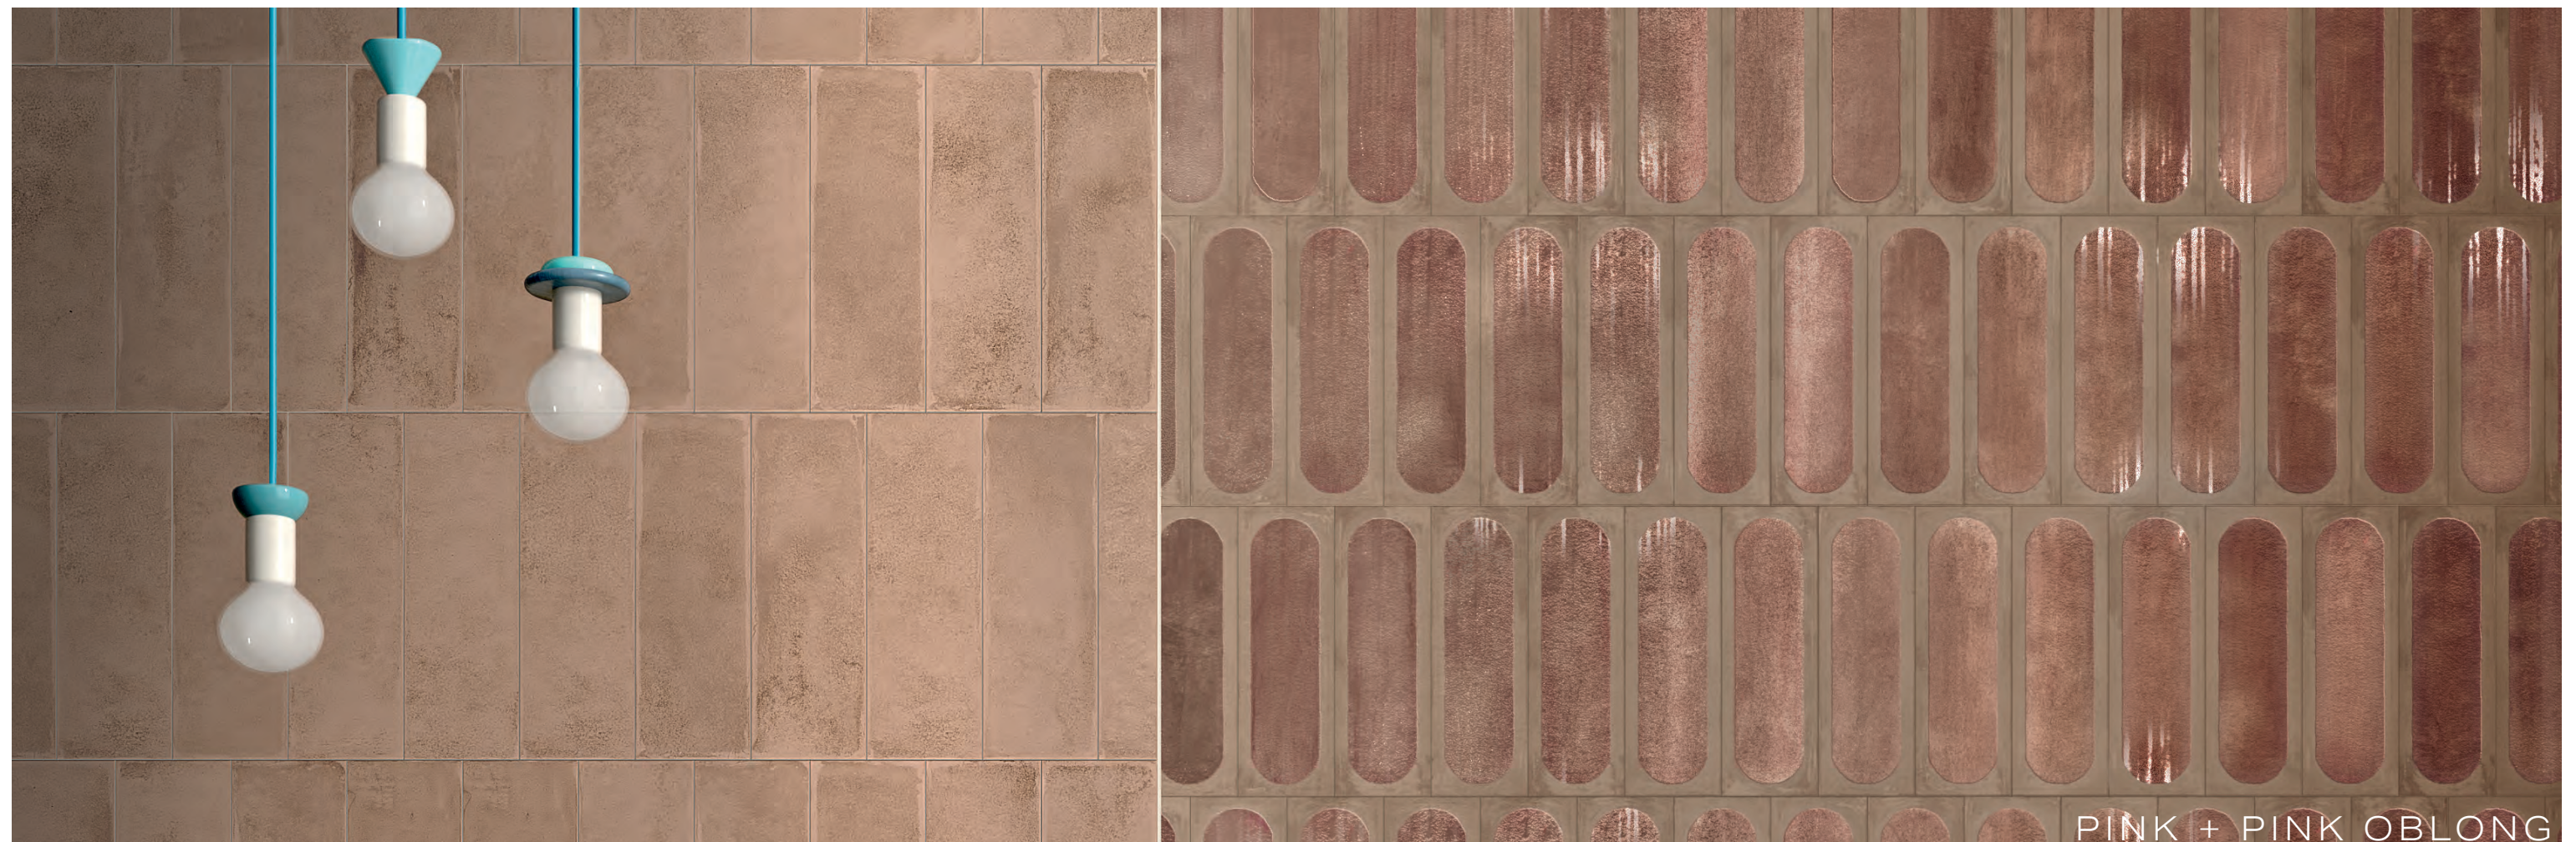

## CERAMIC TILE

CHART INDICATES AVAILABLE SIZE + THICKNESS + FINISH OPTIONS. IF GREY BLOCK IS PRESENT, THE PRODUCT IS NOT AVAILABLE IN THAT SIZE. SIZING IS NOMINAL FOR FIELD TILE, TRIMS, AND DECORS.

								
	YELLOW	YELLOW OBLONG	PINK	PINK OBLONG	GREEN GREY	GREEN GREY OBLONG	GREY	GREY OBLONG
4"x12"x7.5mm	MATTE	GLOSSY	MATTE	GLOSSY	MATTE	GLOSSY	MATTE	GLOSSY

PINK + PINK OBLONG