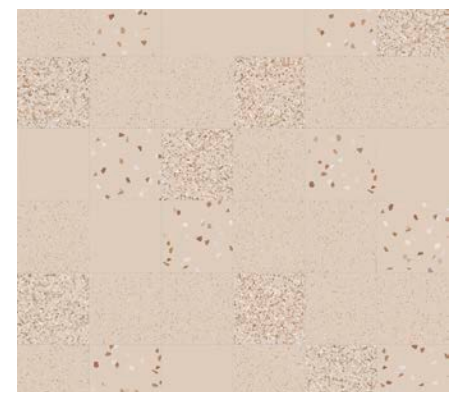

BEIGE

BEIGE SMALL FLECK

BEIGE MEDIUM FLECK

BEIGE LARGE FLECK

BEIGE MIX

WHITE

WHITE SMALL FLECK

WHITE MEDIUM FLECK

WHITE LARGE FLECK

WHITE MIX

LIGHT GREY

LIGHT GREY SMALL FLECK

LIGHT GREY MEDIUM FLECK

LIGHT GREY LARGE FLECK

LIGHT GREY MIX

DARK GREY

DARK GREY SMALL FLECK

DARK GREY MEDIUM FLECK

DARK GREY LARGE FLECK

DARK GREY MIX

GRANULAR

PORCELAIN TILE

CHART INDICATES AVAILABLE SIZE + THICKNESS + FINISH OPTIONS. IF GREY BLOCK IS PRESENT, THE PRODUCT IS NOT AVAILABLE IN THAT SIZE. SIZING IS NOMINAL FOR FIELD TILE, TRIMS, AND DECORS.