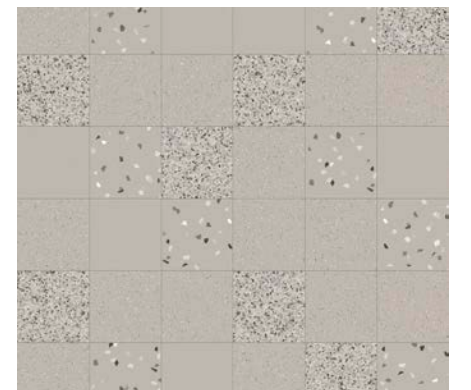

WHITE LARGE FLECK

WHITE MIX

LIGHT GREY

LIGHT GREY SMALL FLECK

LIGHT GREY MEDIUM FLECK

LIGHT GREY LARGE FLECK

LIGHT GREY MIX

DARK GREY

DARK GREY SMALL FLECK

DARK GREY MEDIUM FLECK

DARK GREY LARGE FLECK

DARK GREY MIX

GRANULAR

PORCELAIN TILE

CHART INDICATES AVAILABLE SIZE + THICKNESS + FINISH OPTIONS. IF GREY BLOCK IS PRESENT, THE PRODUCT IS NOT AVAILABLE IN THAT SIZE. SIZING IS NOMINAL FOR FIELD TILE, TRIMS, AND DECORS.