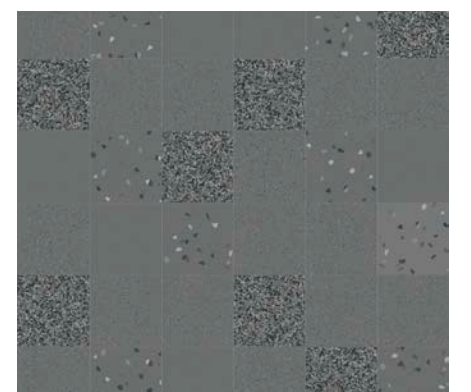

WHITE LARGE FLECK

WHITE MIX

LIGHT GREY

LIGHT GREY SMALL FLECK

LIGHT GREY MEDIUM FLECK

LIGHT GREY LARGE FLECK

LIGHT GREY MIX

DARK GREY

DARK GREY SMALL FLECK

DARK GREY MEDIUM FLECK

DARK GREY LARGE FLECK

DARK GREY MIX

GRANULAR

PORCELAIN TILE

CHART INDICATES AVAILABLE SIZE + THICKNESS + FINISH OPTIONS. IF GREY BLOCK IS PRESENT, THE PRODUCT IS NOT AVAILABLE IN THAT SIZE. SIZING IS NOMINAL FOR FIELD TILE, TRIMS, AND DECORS.