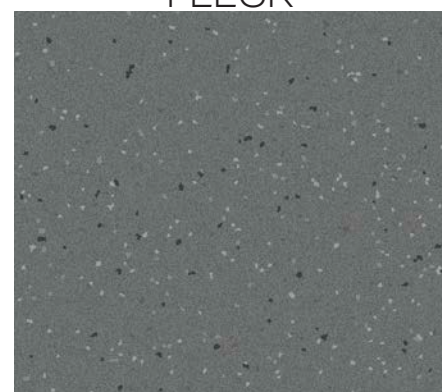

WHITE LARGE FLECK

WHITE MIX

LIGHT GREY

LIGHT GREY SMALL FLECK

LIGHT GREY MEDIUM FLECK

LIGHT GREY LARGE FLECK

LIGHT GREY MIX

DARK GREY

DARK GREY SMALL FLECK

DARK GREY MEDIUM FLECK

DARK GREY LARGE FLECK

DARK GREY MIX

GRANULAR

PORCELAIN TILE

CHART INDICATES AVAILABLE SIZE + THICKNESS + FINISH OPTIONS. IF GREY BLOCK IS PRESENT, THE PRODUCT IS NOT AVAILABLE IN THAT SIZE. SIZING IS NOMINAL FOR FIELD TILE, TRIMS, AND DECORS.