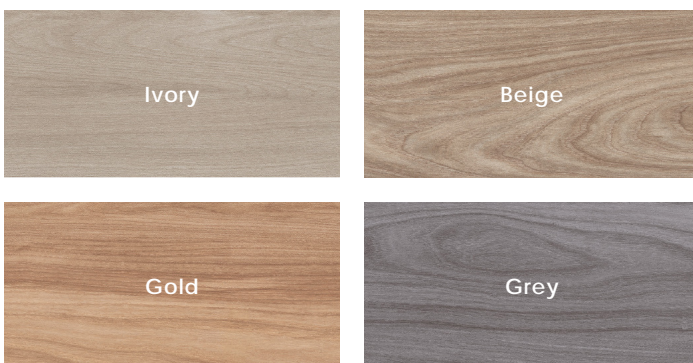

Wood Visual Colors

Technical Data

Specification Reference	Test Method	Test Result
DCOF	ANSI A326.3	> 0.55
Water Absorption	ISO 10545-3	< 0.1%
Breaking Strength	ISO 10545-4	Unglazed • R>35 N/mm², S>1300N
		Glazed • R>45 N/mm²
Deep Abrasion Resistance	ISO 10545-6	Unglazed • 135 mm³ Pavers • <135 mm³
		Glazed • <130 mm³

Body Type	Shade Variation
Glazed Color-Body Porcelain (Wood Visual)	V3
Unglazed Porcelain (Concrete Visual)	V2