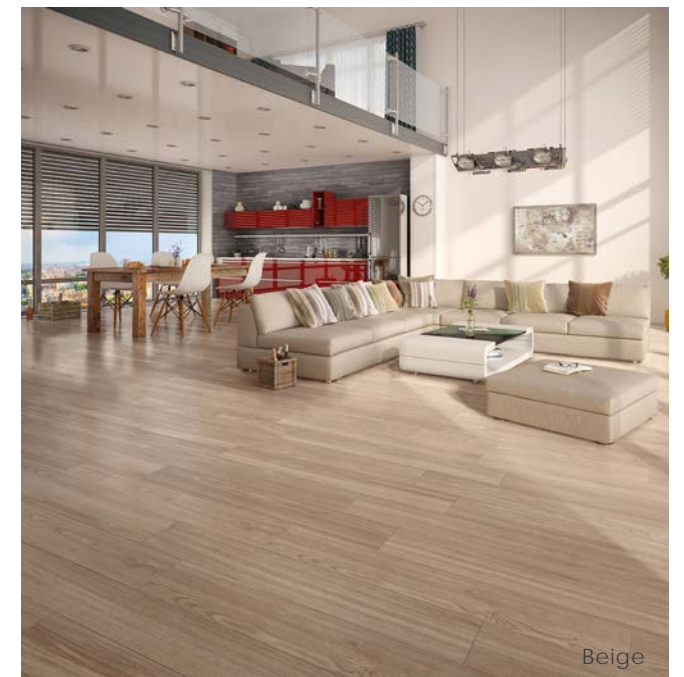

Chart indicates available size, color, finish and thickness options. Shaded block indicates not available. Sizing is nominal for field tile, trims, and decors.

Color•Size•Finish Matrix

Color — Size & Thickness								
	White	Greige	Light Grey	Dark Grey	Ivory	Beige	Gold	Grey
Stairtread 8" x 48" x 10.3mm 					Natural	Natural	Natural	Natural
Stairtread 13" x 24" x 8.5mm 	Natural	Natural	Natural	Natural				
Stairtread 13" x 48" x 10mm 	Natural	Natural	Natural	Natural				
Stairtread Corner Left or Right 13" x 48" x 10mm 	Natural	Natural	Natural	Natural				
Universal Stairtread Corner 13" x 13" x 8.5mm 	Natural	Natural	Natural	Natural				

Chart indicates available size, color, finish and thickness options. Shaded block indicates not available. Sizing is nominal for field tile, trims, and decors.