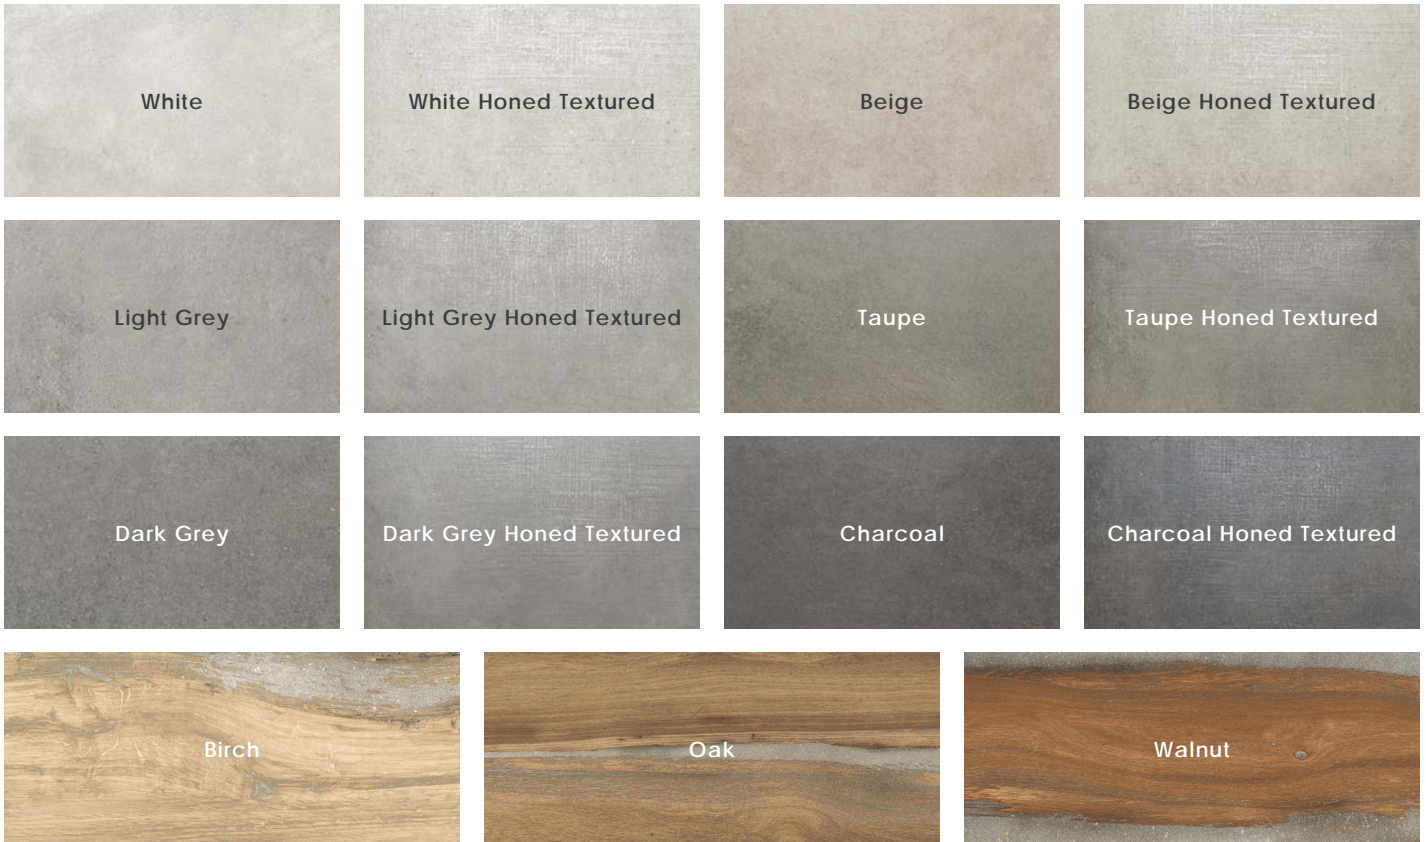

Description

Hybridize porcelain tile is created when organic elements of wood and concrete meet up. A collection of modern sizes and aesthetic to create contemporary, natural interiors.

Colors

Birch + Birch Herringbone Mosaic

Birch

Oak

Walnut

Color•Size•Finish Matrix

Color — Size & Thickness									
	White	Beige	Light Grey	Taupe	Dark Grey	Charcoal	Birch	Oak	Walnut
12"x24"x8.5mm	Natural	Natural	Natural	Natural	Natural	Natural			
24"x24"x8.5mm	Natural	Natural	Natural	Natural	Natural	Natural			
8"x31.5"x8.5mm	Honed Textured Natural Textured	Honed Textured Natural Textured	Honed Textured Natural Textured	Honed Textured Natural Textured	Honed Textured Natural Textured	Honed Textured Natural Textured			
16"x31.5"x8.5mm	Honed Textured Natural Textured	Honed Textured Natural Textured	Honed Textured Natural Textured	Honed Textured Natural Textured	Honed Textured Natural Textured	Honed Textured Natural Textured			
39.25"x39.25"x#mm	Natural	Natural	Natural	Natural	Natural	Natural			
9.5"x59"x8.5mm							Natural	Natural	Natural
Bullnose 3"x24"x8.5mm 	Natural	Natural	Natural	Natural	Natural	Natural			
Stairtread 13"x24"x8.5mm 	Natural	Natural	Natural	Natural	Natural	Natural			
Stairtread Corner Left or Right 13"x24"x8.5mm 	Natural	Natural	Natural	Natural	Natural	Natural			