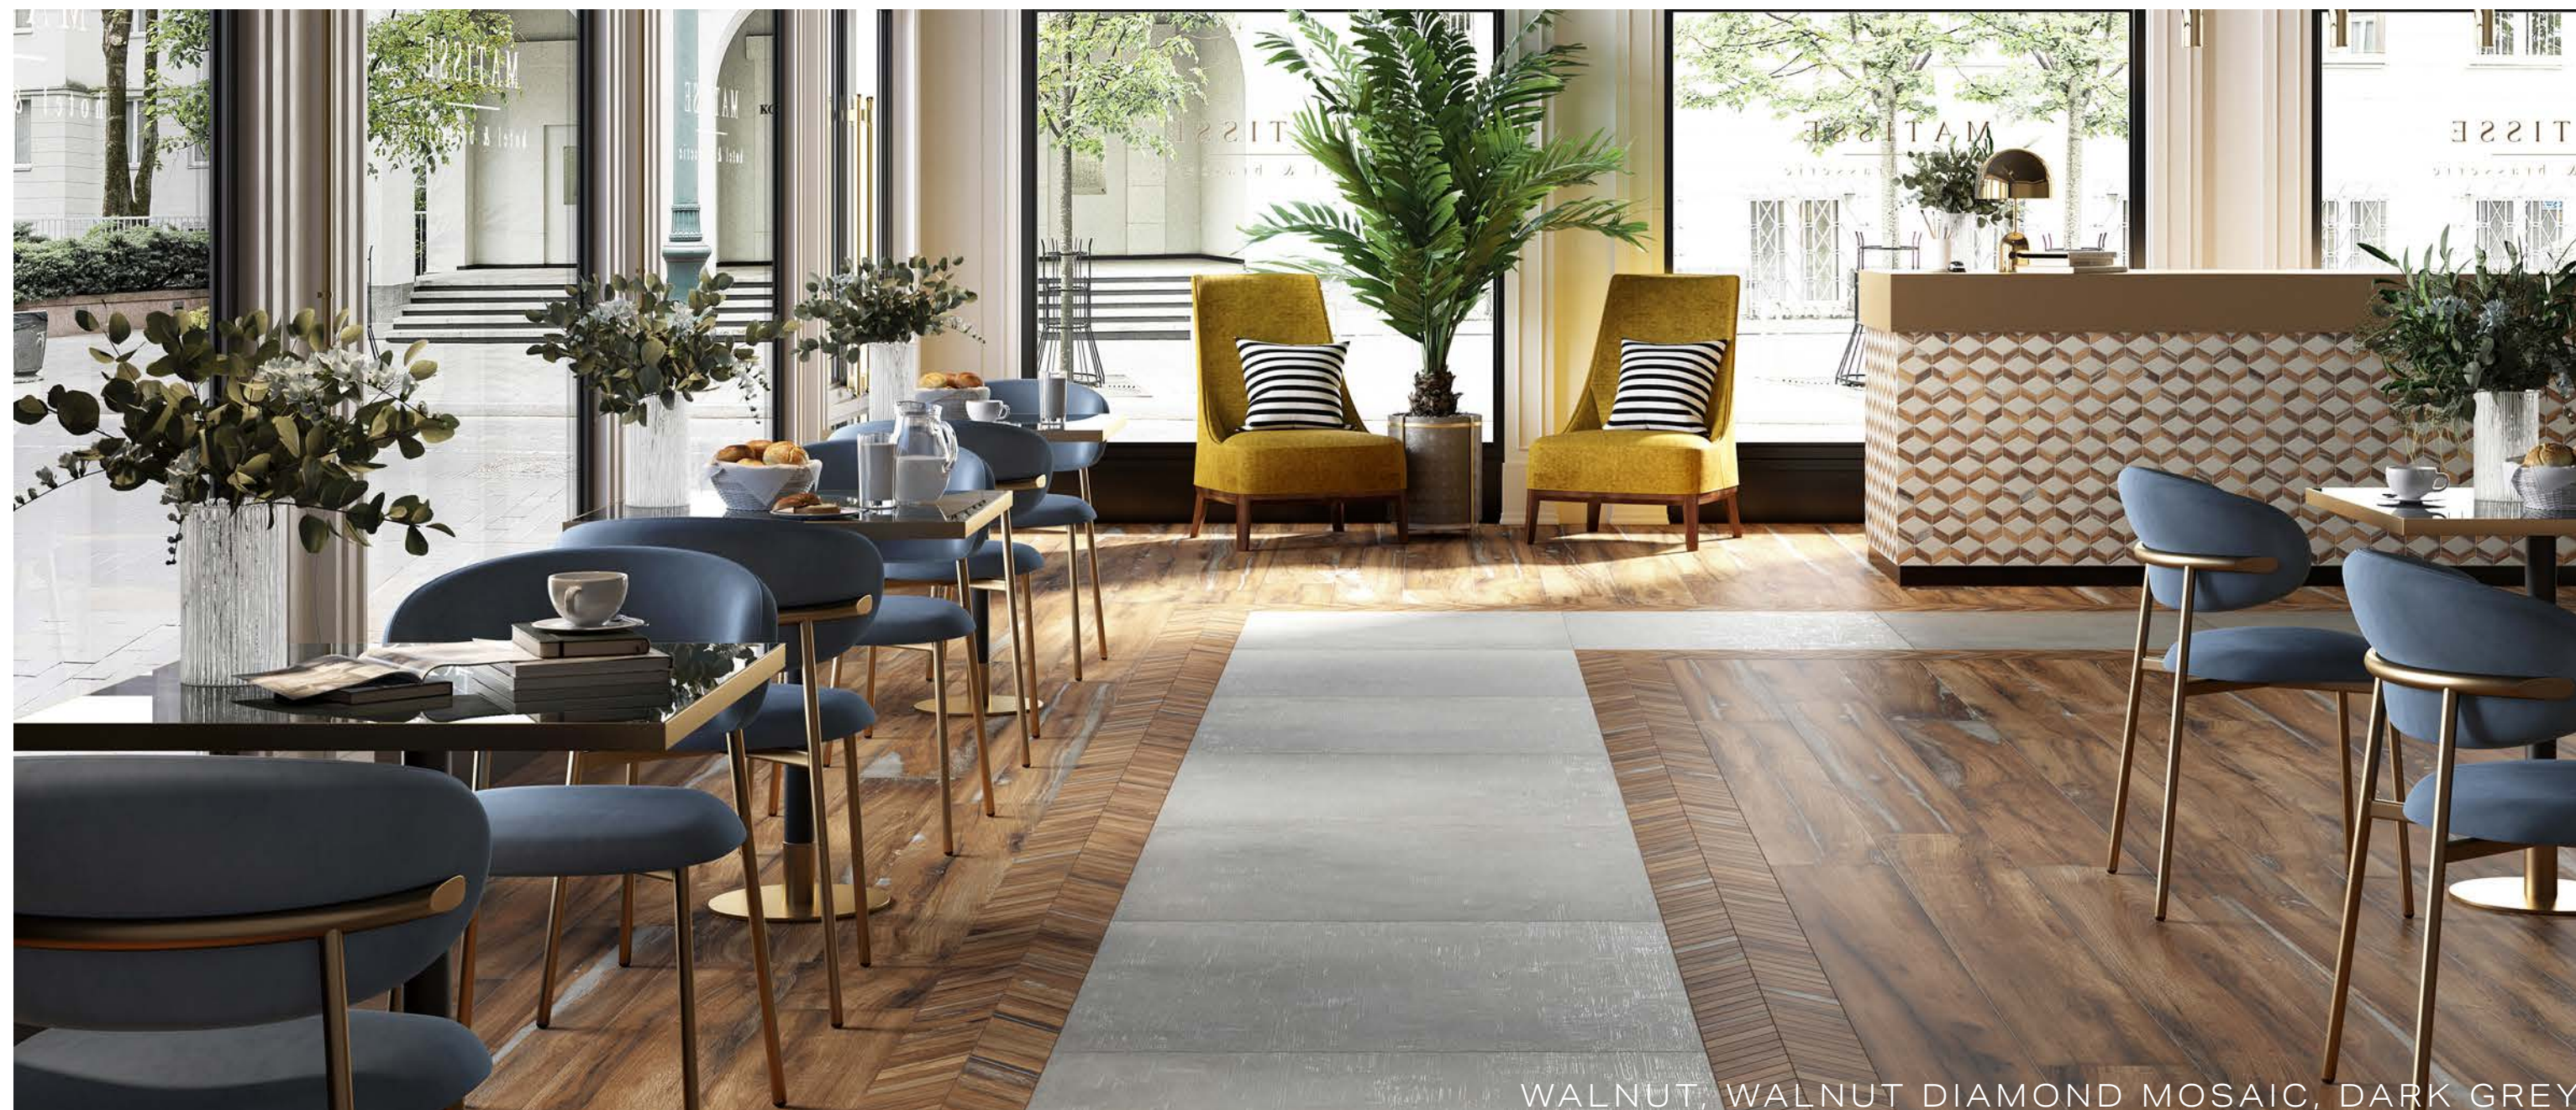

HYBRIDIZE

PORCELAIN TILE

CHART INDICATES AVAILABLE SIZE + THICKNESS + FINISH OPTIONS. IF GREY BLOCK IS PRESENT, THE PRODUCT IS NOT AVAILABLE IN THAT SIZE. SIZING IS NOMINAL FOR FIELD TILE, TRIMS, AND DECORS.

	BIRCH	OAK	WALNUT
9.5"x59"x8.5MM	NATURAL	NATURAL	NATURAL

WALNUT, WALNUT DIAMOND MOSAIC, DARK GREY