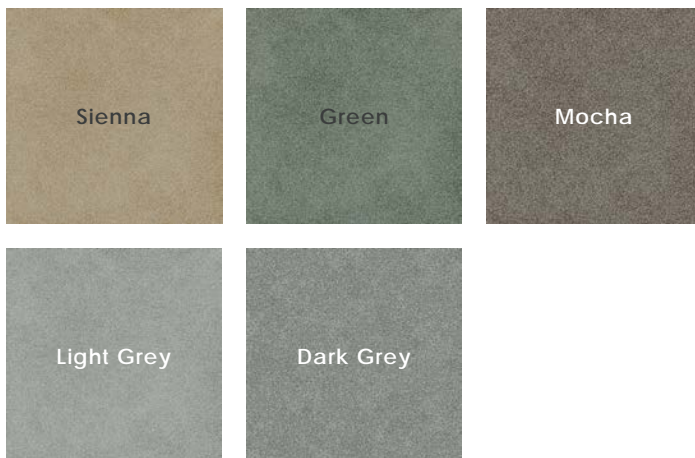

Charcoal + Light Grey Aggregate

Description

Interplay porcelain tile simply accentuates creativity in a playful mix of aesthetics. With consideration of color and material as the groundwork, the ability to create a work of art unique in style is infinite. The sophistication of this palette considers the use of other materials to accentuate the space.

Colors

Sizes

Paver options available.

Contact info@creativematerialscorp.com or your consultant for more information.

Aggregate Colors

Finish & Thickness

Grip, Natural | 9mm
Finish varies per size and color –
Refer to Color•Size•Finish Matrix

2024v2

Color•Size•Finish Matrix

Color — Size & Thickness					
Aggregate	Sienna	Green	Mocha	Light Grey	Dark Grey
12" x 24" x 9mm	Natural	Natural	Natural	Natural	Natural
24" x 24" x 9mm	Natural	Natural	Natural	Natural	Natural
24" x 48" x 9mm	Natural	Natural	Natural	Natural	Natural
48" x 48" x 9mm	Natural	Natural	Natural	Natural	Natural
Bullnose 2" x 24" x 9mm	Natural	Natural	Natural	Natural	Natural
					
Stairtread 13.75" x 48" x 9mm	Natural	Natural	Natural	Natural	Natural
					
Stairtread Corner Left or Right 13.75" x 48" x 9mm	Natural	Natural	Natural	Natural	Natural
					