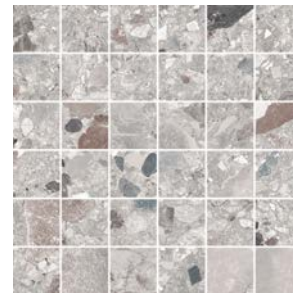

Gravel Grey

Blue Grey

Black

2"x2" Mosaic on 12"x12"x9mm Sheet Natural

Light Grey

Greige

Light Blue Grey

Taupe

Grey

Gravel Grey

Blue Grey

Black

Color•Size•Finish Matrix

Color — Size & Thickness								
	Light Grey	Greige	Light Blue Grey	Taupe	Grey	Gravel Grey	Blue Grey	Black
6"x24"x9mm	Natural	Natural	Natural	Natural	Natural	Natural	Natural	Natural
12"x24"x9mm	Natural	Natural	Natural	Natural	Natural	Natural	Natural	Natural
24"x24"x9mm	Natural Structured	Natural Structured	Natural Structured	Natural Structured	Natural Structured	Natural Structured	Natural Structured	Natural Structured
24"x48"x9mm	Natural	Natural	Natural	Natural	Natural	Natural	Natural	Natural
48"x48"x9mm	Natural	Natural	Natural	Natural	Natural	Natural	Natural	Natural
Paver 24"x24"x20mm	Aged Textured	Aged Textured	Aged Textured	Aged Textured	Aged Textured	Aged Textured	Aged Textured	Aged Textured
Paver 32"x32"x20mm	Aged Textured	Aged Textured	Aged Textured	Aged Textured	Aged Textured	Aged Textured	Aged Textured	Aged Textured
Gauged Panel 63"x63"x6mm					Natural			
Gauged Panel 63"x126"x6mm					Natural			
63.75"x127.5"x 12mm					Natural			
Gauged Panel 48"x110"x6mm			Natural	Natural		Natural		