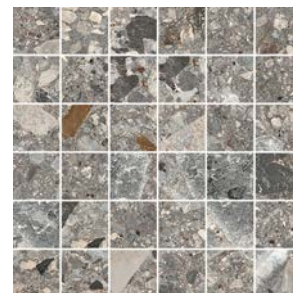

Gravel Grey

Blue Grey

Black

2"x2" Mosaic on 12"x12"x9mm Sheet Natural

Light Grey

Greige

Light Blue Grey

Taupe

Grey

Gravel Grey

Blue Grey

Black

Color•Size•Finish Matrix

Color — Size & Thickness								
	Light Grey	Greige	Light Blue Grey	Taupe	Grey	Gravel Grey	Blue Grey	Black
6"x24"x9mm	Natural	Natural	Natural	Natural	Natural	Natural	Natural	Natural
12"x24"x9mm	Natural	Natural	Natural	Natural	Natural	Natural	Natural	Natural
24"x24"x9mm	Natural Structured	Natural Structured	Natural Structured	Natural Structured	Natural Structured	Natural Structured	Natural Structured	Natural Structured
24"x48"x9mm	Natural	Natural	Natural	Natural	Natural	Natural	Natural	Natural
48"x48"x9mm	Natural	Natural	Natural	Natural	Natural	Natural	Natural	Natural
Paver 24"x24"x20mm	Aged Textured	Aged Textured	Aged Textured	Aged Textured	Aged Textured	Aged Textured	Aged Textured	Aged Textured
Paver 32"x32"x20mm	Aged Textured	Aged Textured	Aged Textured	Aged Textured	Aged Textured	Aged Textured	Aged Textured	Aged Textured
Gauged Panel 63"x63"x6mm					Natural			
Gauged Panel 63"x126"x6mm					Natural			
63.75"x127.5"x 12mm					Natural			
Gauged Panel 48"x110"x6mm			Natural	Natural		Natural		