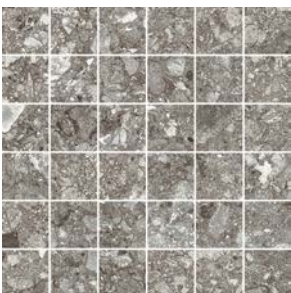

Gravel Grey

Blue Grey

Black

2"x2" Mosaic on 12"x12"x9mm Sheet Natural

Light Grey

Greige

Light Blue Grey

Taupe

Grey

Gravel Grey

Blue Grey

Black

Color•Size•Finish Matrix

Color — Size & Thickness								
	Light Grey	Greige	Light Blue Grey	Taupe	Grey	Gravel Grey	Blue Grey	Black
6"x24"x9mm	Natural	Natural	Natural	Natural	Natural	Natural	Natural	Natural
12"x24"x9mm	Natural	Natural	Natural	Natural	Natural	Natural	Natural	Natural
24"x24"x9mm	Natural Structured	Natural Structured	Natural Structured	Natural Structured	Natural Structured	Natural Structured	Natural Structured	Natural Structured
24"x48"x9mm	Natural	Natural	Natural	Natural	Natural	Natural	Natural	Natural
48"x48"x9mm	Natural	Natural	Natural	Natural	Natural	Natural	Natural	Natural
Paver 24"x24"x20mm	Aged Textured	Aged Textured	Aged Textured	Aged Textured	Aged Textured	Aged Textured	Aged Textured	Aged Textured
Paver 32"x32"x20mm	Aged Textured	Aged Textured	Aged Textured	Aged Textured	Aged Textured	Aged Textured	Aged Textured	Aged Textured
Gauged Panel 63"x63"x6mm					Natural			
Gauged Panel 63"x126"x6mm					Natural			
63.75"x127.5"x 12mm					Natural			
Gauged Panel 48"x110"x6mm			Natural	Natural		Natural		