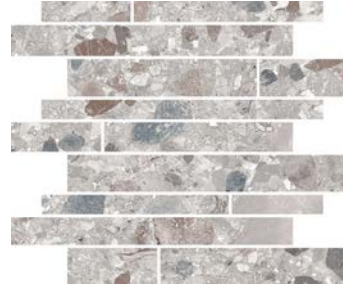

Blue Grey

Description

Iseo porcelain tile represents shades of grey with dimensional pebble effects through a concept of tonal appreciation. With consideration of blending natural elements and contemporary design, the collection is defined.

Greige

Light Blue Grey

Taupe

Grey

Gravel Grey

Blue Grey

Black

Mosaics