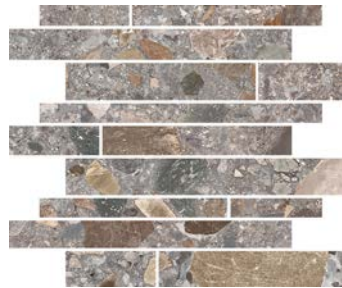

Blue Grey

Description

Iseo porcelain tile represents shades of grey with dimensional pebble effects through a concept of tonal appreciation. With consideration of blending natural elements and contemporary design, the collection is defined.

Greige

Light Blue Grey

Taupe

Grey

Gravel Grey

Blue Grey

Black

Mosaics