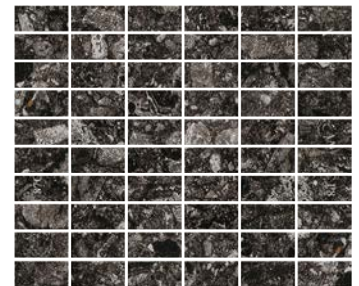

Black

Mosaics

1"x2" Mattoncino Mosaic on 12"x12"x9mm Sheet Natural

Light Grey

Greige

Light Blue Grey

Taupe

Grey

Gravel Grey

Blue Grey

Black

2"x2" Mosaic on 12"x12"x9mm Sheet Natural

Light Grey

Greige

Light Blue Grey

Taupe

Grey

Gravel Grey

Blue Grey

Black

Color•Size•Finish Matrix

Color — Size & Thickness								
	Light Grey	Greige	Light Blue Grey	Taupe	Grey	Gravel Grey	Blue Grey	Black
6"x24"x9mm	Natural	Natural	Natural	Natural	Natural	Natural	Natural	Natural
12"x24"x9mm	Natural	Natural	Natural	Natural	Natural	Natural	Natural	Natural
24"x24"x9mm	Natural Structured	Natural Structured	Natural Structured	Natural Structured	Natural Structured	Natural Structured	Natural Structured	Natural Structured
24"x48"x9mm	Natural	Natural	Natural	Natural	Natural	Natural	Natural	Natural
48"x48"x9mm	Natural	Natural	Natural	Natural	Natural	Natural	Natural	Natural
Paver 24"x24"x20mm	Aged Textured	Aged Textured	Aged Textured	Aged Textured	Aged Textured	Aged Textured	Aged Textured	Aged Textured
Paver 32"x32"x20mm	Aged Textured	Aged Textured	Aged Textured	Aged Textured	Aged Textured	Aged Textured	Aged Textured	Aged Textured
Gauged Panel 63"x63"x6mm					Natural			
Gauged Panel 63"x126"x6mm					Natural			
63.75"x127.5"x 12mm					Natural			
Gauged Panel 48"x110"x6mm			Natural	Natural		Natural		