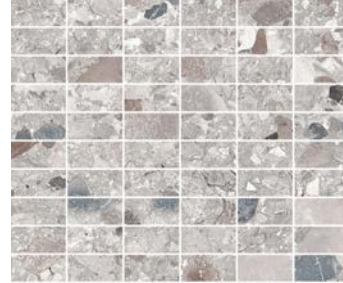

Blue Grey

Description

Iseo porcelain tile represents shades of grey with dimensional pebble effects through a concept of tonal appreciation. With consideration of blending natural elements and contemporary design, the collection is defined.

Black

Mosaics

1"x2" Mattoncino Mosaic on 12"x12"x9mm Sheet Natural

Light Grey

Greige

Light Blue Grey

Taupe

Grey

Gravel Grey

Blue Grey

Black

2"x2" Mosaic on 12"x12"x9mm Sheet Natural

Light Grey

Greige

Light Blue Grey

Taupe

Grey

Gravel Grey

Blue Grey

Black

Color•Size•Finish Matrix

Color — Size & Thickness								
	Light Grey	Greige	Light Blue Grey	Taupe	Grey	Gravel Grey	Blue Grey	Black
6"x24"x9mm	Natural	Natural	Natural	Natural	Natural	Natural	Natural	Natural
12"x24"x9mm	Natural	Natural	Natural	Natural	Natural	Natural	Natural	Natural
24"x24"x9mm	Natural Structured	Natural Structured	Natural Structured	Natural Structured	Natural Structured	Natural Structured	Natural Structured	Natural Structured
24"x48"x9mm	Natural	Natural	Natural	Natural	Natural	Natural	Natural	Natural
48"x48"x9mm	Natural	Natural	Natural	Natural	Natural	Natural	Natural	Natural
Paver 24"x24"x20mm	Aged Textured	Aged Textured	Aged Textured	Aged Textured	Aged Textured	Aged Textured	Aged Textured	Aged Textured
Paver 32"x32"x20mm	Aged Textured	Aged Textured	Aged Textured	Aged Textured	Aged Textured	Aged Textured	Aged Textured	Aged Textured
Gauged Panel 63"x63"x6mm					Natural			
Gauged Panel 63"x126"x6mm					Natural			
63.75"x127.5"x 12mm					Natural			
Gauged Panel 48"x110"x6mm			Natural	Natural		Natural		