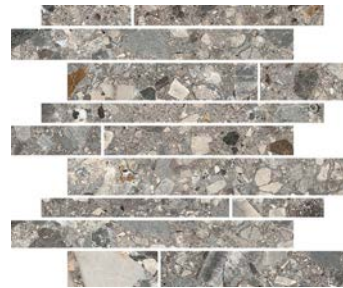

Greige

Light Blue Grey

Taupe

Grey

Gravel Grey

Blue Grey

Black

Mosaics

Patchy Mosaic on 16"x14"x9mm Sheet Natural

Light Grey

Greige

Light Blue Grey

Taupe

Grey

Gravel Grey

Blue Grey