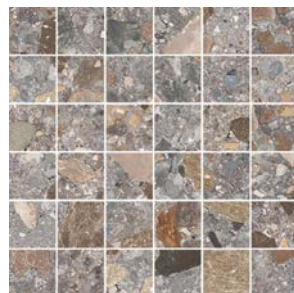

Greige

Light Blue Grey

Taupe

Grey

Gravel Grey

Blue Grey

Black

Mosaics

Gravel Grey

Blue Grey

Black

2"x2" Mosaic on 12"x12"x9mm Sheet Natural

Light Grey

Greige

Light Blue Grey

Taupe

Grey

Gravel Grey

Blue Grey

Black

Color•Size•Finish Matrix

Color — Size & Thickness								
	Light Grey	Greige	Light Blue Grey	Taupe	Grey	Gravel Grey	Blue Grey	Black
6"x24"x9mm	Natural	Natural	Natural	Natural	Natural	Natural	Natural	Natural
12"x24"x9mm	Natural	Natural	Natural	Natural	Natural	Natural	Natural	Natural
24"x24"x9mm	Natural Structured	Natural Structured	Natural Structured	Natural Structured	Natural Structured	Natural Structured	Natural Structured	Natural Structured
24"x48"x9mm	Natural	Natural	Natural	Natural	Natural	Natural	Natural	Natural
48"x48"x9mm	Natural	Natural	Natural	Natural	Natural	Natural	Natural	Natural
Paver 24"x24"x20mm	Aged Textured	Aged Textured	Aged Textured	Aged Textured	Aged Textured	Aged Textured	Aged Textured	Aged Textured
Paver 32"x32"x20mm	Aged Textured	Aged Textured	Aged Textured	Aged Textured	Aged Textured	Aged Textured	Aged Textured	Aged Textured
Gauged Panel 63"x63"x6mm					Natural			
Gauged Panel 63"x126"x6mm					Natural			
63.75"x127.5"x 12mm					Natural			
Gauged Panel 48"x110"x6mm			Natural	Natural		Natural		