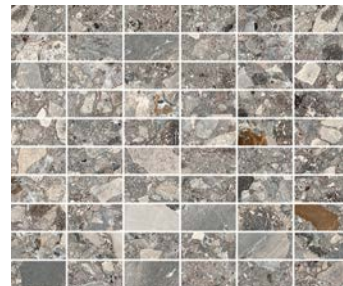

Black

Mosaics

1"x2" Mattoncino Mosaic on 12"x12"x9mm Sheet Natural

Light Grey

Greige

Light Blue Grey

Taupe

Grey

Gravel Grey

Blue Grey

Black

2"x2" Mosaic on 12"x12"x9mm Sheet Natural

Light Grey

Greige

Light Blue Grey

Taupe

Grey

Gravel Grey

Blue Grey

Black

Color•Size•Finish Matrix

Color — Size & Thickness								
	Light Grey	Greige	Light Blue Grey	Taupe	Grey	Gravel Grey	Blue Grey	Black
6"x24"x9mm	Natural	Natural	Natural	Natural	Natural	Natural	Natural	Natural
12"x24"x9mm	Natural	Natural	Natural	Natural	Natural	Natural	Natural	Natural
24"x24"x9mm	Natural Structured	Natural Structured	Natural Structured	Natural Structured	Natural Structured	Natural Structured	Natural Structured	Natural Structured
24"x48"x9mm	Natural	Natural	Natural	Natural	Natural	Natural	Natural	Natural
48"x48"x9mm	Natural	Natural	Natural	Natural	Natural	Natural	Natural	Natural
Paver 24"x24"x20mm	Aged Textured	Aged Textured	Aged Textured	Aged Textured	Aged Textured	Aged Textured	Aged Textured	Aged Textured
Paver 32"x32"x20mm	Aged Textured	Aged Textured	Aged Textured	Aged Textured	Aged Textured	Aged Textured	Aged Textured	Aged Textured
Gauged Panel 63"x63"x6mm					Natural			
Gauged Panel 63"x126"x6mm					Natural			
63.75"x127.5"x 12mm					Natural			
Gauged Panel 48"x110"x6mm			Natural	Natural		Natural		