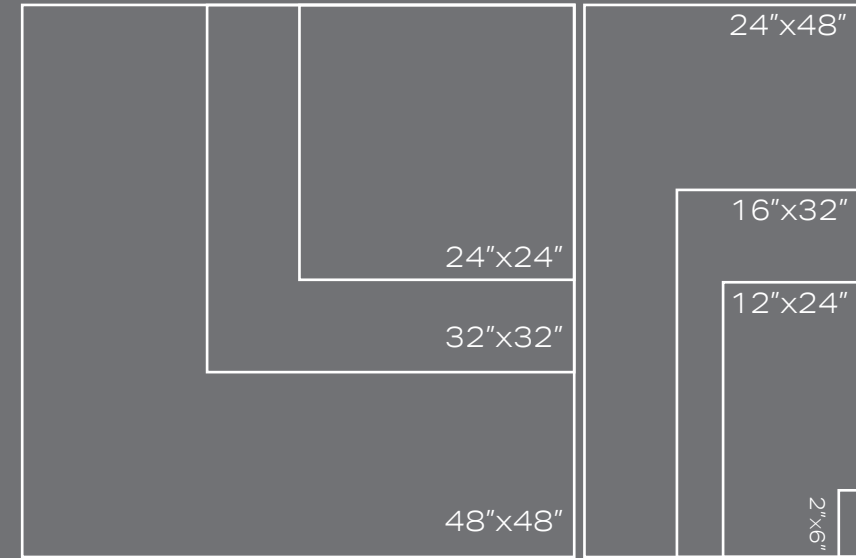

creative
materials
corporation

GREY FLOOR + BLACK WALL

DARK GREY FLOOR + BLUE & DARK GREY WALL

JOURNEY

PORCELAIN TILE

SIZES

8.25"x7.25" HEXAGON

FINISH

MATTE, IMPRINT MATTE, GLOSSY

THICKNESS

9.5MM

LEAD TIME + LOCATION

8-10 WEEKS | ITALY

RECYCLED CONTENT

12% PRE-CONSUMER

TECHNICAL DATA

JOURNEY

PORCELAIN TILE

CHART INDICATES AVAILABLE SIZE + THICKNESS + FINISH OPTIONS. IF GREY BLOCK IS PRESENT, THE PRODUCT IS NOT AVAILABLE IN THAT SIZE. SIZING IS NOMINAL FOR FIELD TILE, TRIMS, AND DECORS.