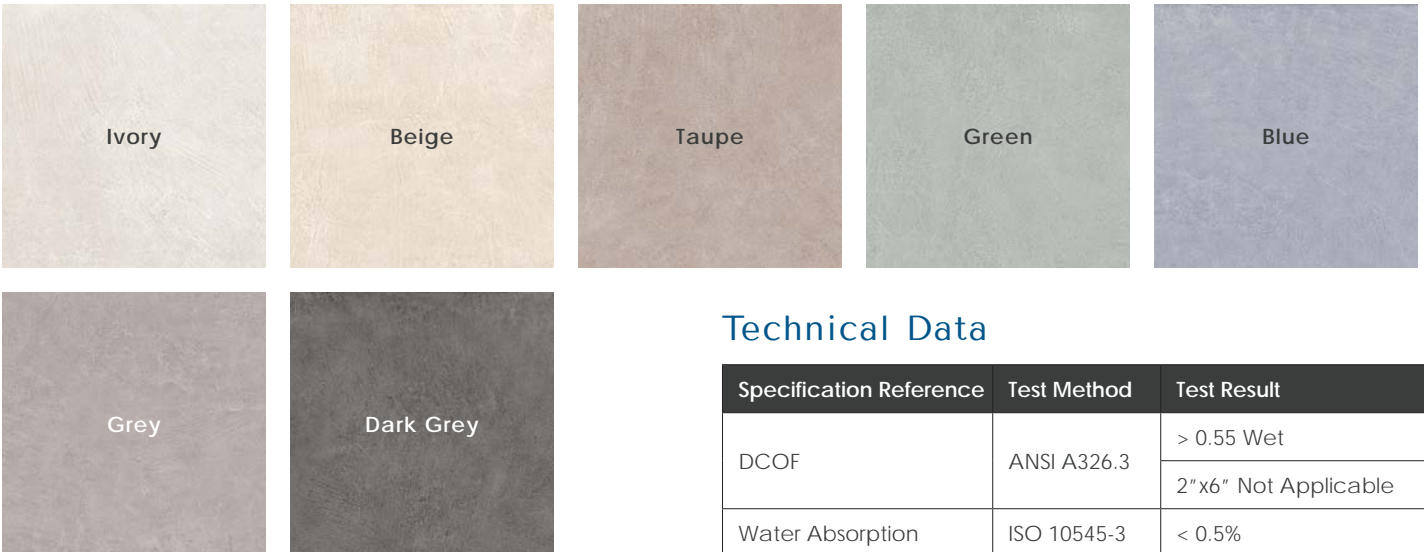

Colors

Technical Data

Specification Reference	Test Method	Test Result
DCOF	ANSI A326.3	> 0.55 Wet
		2"x6" Not Applicable
Water Absorption	ISO 10545-3	< 0.5%
Breaking Strength	ASTM C648	> 250 lbf
PEI	ISO 10545-7	IV • Beige, Black, Dark Grey, Grey
		V • Blue, Green, Ivory, Taupe