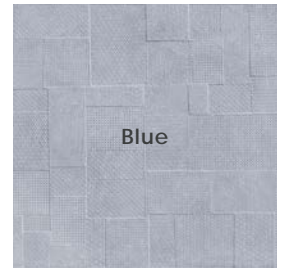

Colors

Technical Data

Specification Reference	Test Method	Test Result
DCOF	ANSI A326.3	> 0.55 Wet
		2"x6" Not Applicable
Water Absorption	ISO 10545-3	< 0.5%
Breaking Strength	ASTM C648	> 250 lbf
PEI	ISO 10545-7	IV • Beige, Black, Dark Grey, Grey
		V • Blue, Green, Ivory, Taupe

Finish & Thickness

Glossy, Matte | 9.5mm
Finish varies per size and color –
Refer to Color•Size•Finish Matrix

Lead Time

8-10 Weeks

Location

Italy

Imprint Colors

Ivory

Beige

Taupe

Green

Blue

Grey

Dark Grey

Subway Colors

Ivory Matte