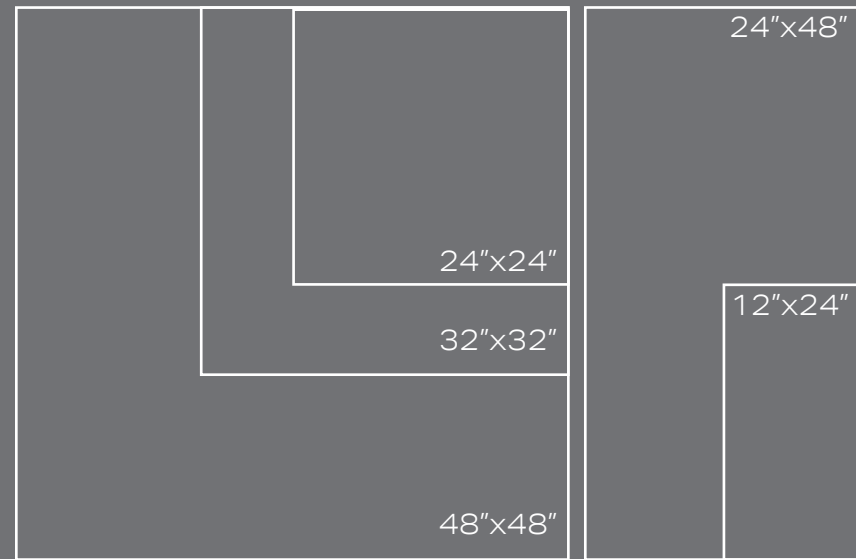

### SIZES

## PORCELAIN TILE

CHART INDICATES AVAILABLE SIZE + THICKNESS + FINISH OPTIONS. IF GREY BLOCK IS PRESENT, THE PRODUCT IS NOT AVAILABLE IN THAT SIZE. SIZING IS NOMINAL FOR FIELD TILE, TRIMS, AND DECORS.

											
		DARK GREY	DARK GREY LINEAR	GREY	GREY LINEAR	WHITE	WHITE LINEAR	IVORY	IVORY LINEAR	BLUE	BLUE LINEAR
	12"x24"x9MM	NATURAL TEXTURED	TEXTURED	NATURAL TEXTURED	TEXTURED	NATURAL TEXTURED	TEXTURED	NATURAL TEXTURED	TEXTURED	NATURAL TEXTURED	TEXTURED
	24"x24"x9MM	NATURAL TEXTURED		NATURAL TEXTURED		NATURAL TEXTURED		NATURAL TEXTURED		NATURAL TEXTURED	
	24"x48"x9.5MM	NATURAL	TEXTURED	NATURAL	TEXTURED	NATURAL	TEXTURED	NATURAL	TEXTURED	NATURAL	TEXTURED
	32"x32"x9MM	NATURAL		NATURAL		NATURAL		NATURAL		NATURAL	
	48"x48"x9MM	NATURAL		NATURAL		NATURAL		NATURAL		NATURAL	
	2"x2" TESSERE MOSAIC ON 12"x12"x9MM SHEET	NATURAL		NATURAL		NATURAL		NATURAL		NATURAL	
	3"x24"x9MM BULLNOSE	NATURAL		NATURAL		NATURAL		NATURAL		NATURAL	
	13"x48"x9MM STAIRTREAD	NATURAL		NATURAL		NATURAL		NATURAL		NATURAL	
	13"x48"x9MM STAIRTREAD CORNER   LEFT OR RIGHT	NATURAL		NATURAL		NATURAL		NATURAL		NATURAL	
	6"x24"x9MM STAIRTREAD WITH MITERED EDGE	TEXTURED		TEXTURED		TEXTURED		TEXTURED		TEXTURED	