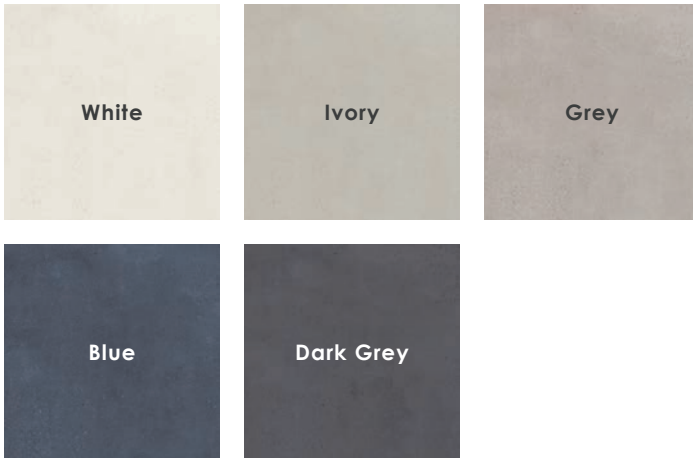

Description

Magnetic porcelain tile seeks ultra-chic interiors for a beautiful, minimalistic approach. Drawing inspiration from the ever-popular volcanic rock with focus on the authentic depth found within. Unmistakable texture for tactile sensations and unique visuals.

Colors

Sizes

Technical Data

Specification Reference	Test Method	Test Result
DCOF	ANSI A326.3	> 0.42
Water Absorption	ISO 10545-3	< 0.1%
Breaking Strength	ISO 10545-4	R>35 N/mm², S>1300 N

Body Type	Shade Variation
Unglazed Porcelain	V3

Finish & Thickness

Natural | 9mm, 9.5mm
Finish varies per size and color –
Refer to Color•Size•Finish Matrix

Lead Time

8-10 Weeks

Location

Italy