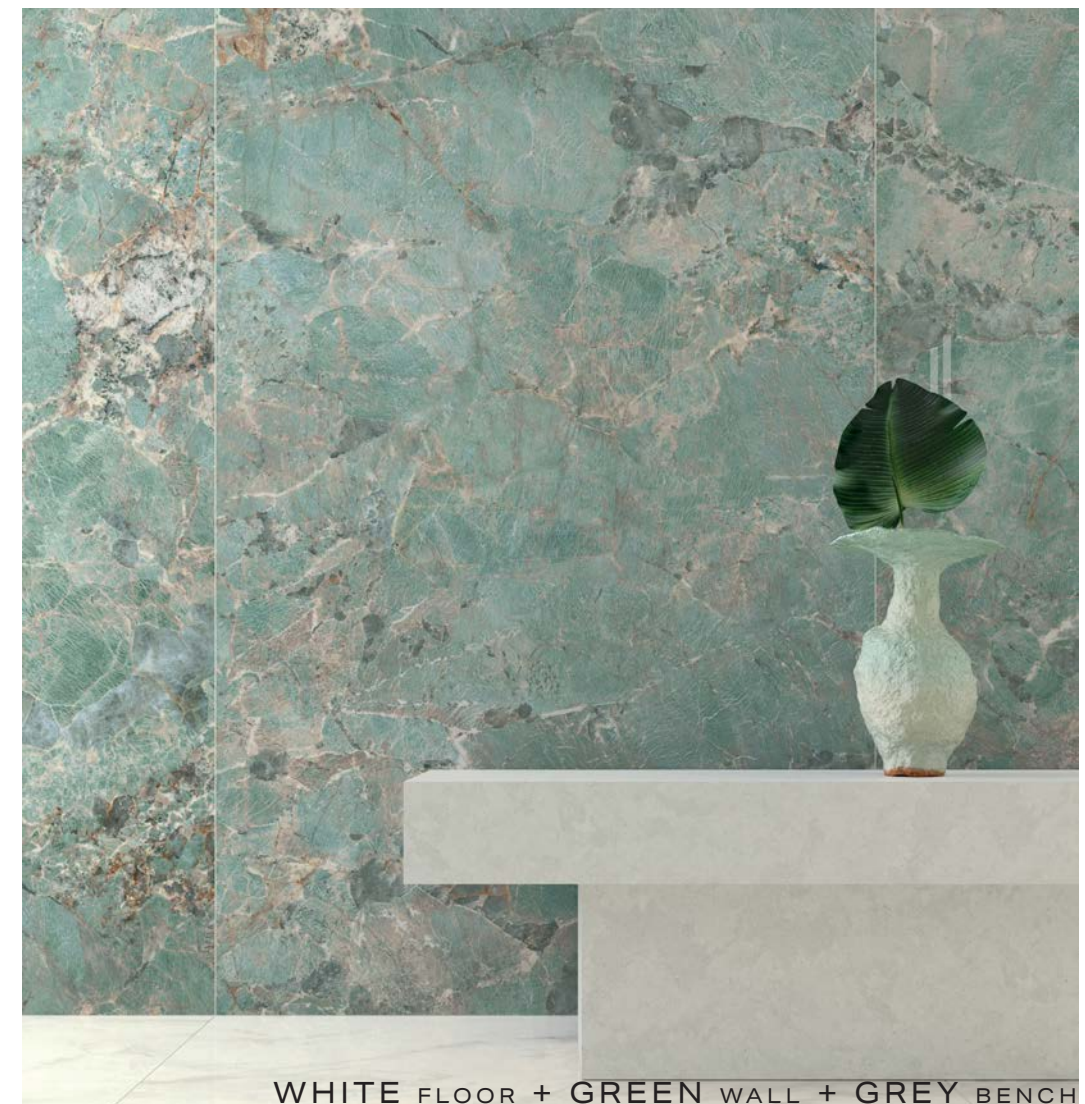

IVORY FLOOR + PINK WALL - GAUGED PANEL

creative
materials
corporation

WHITE FLOOR + GREEN WALL + GREY BENCH

MAJESTY

PORCELAIN TILE

SIZES

24"x24"	12"x24"
48"x48"	24"x48"

LARGE FORMAT GAUGED PANELS DRAWN ON LAST PAGE

GREY

WHITE

IVORY

MAJESTY

PORCELAIN TILE | STANDARD + GAUGED

PLEASE REFER TO PAGE THREE FOR SIZE + FINISH + THICKNESS SPECIFICS