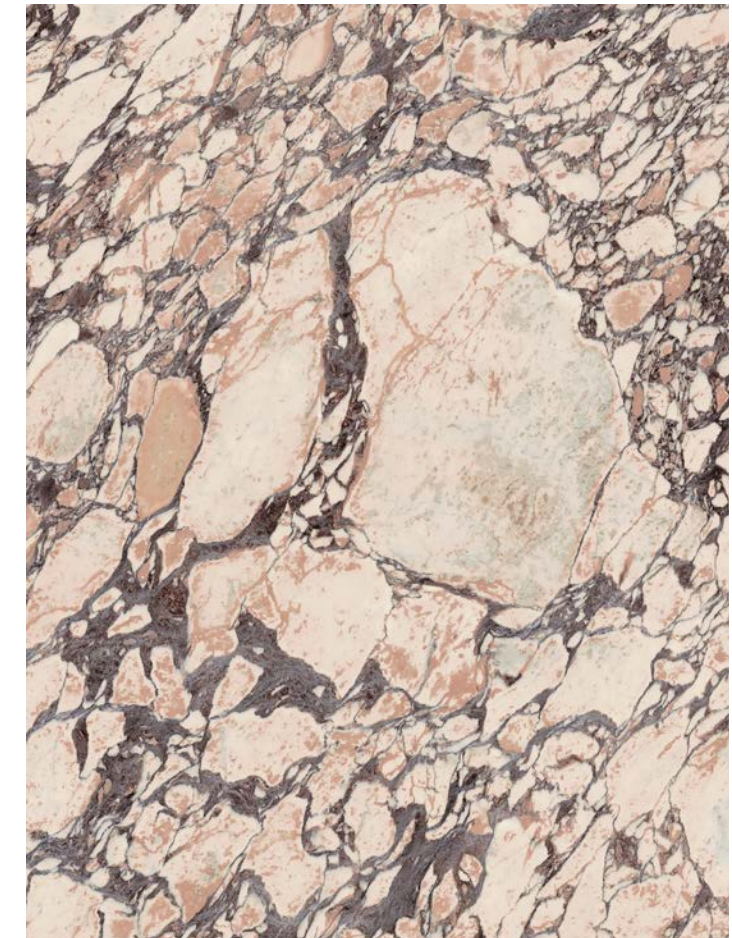

GREEN

GREY

PINK

WHITE

IVORY

MAJESTY

PORCELAIN TILE | STANDARD + GAUGED

CHART INDICATES AVAILABLE SIZE + THICKNESS + FINISH OPTIONS. IF GREY BLOCK IS PRESENT, THE PRODUCT IS NOT AVAILABLE IN THAT SIZE. SIZING IS NOMINAL FOR FIELD TILE, TRIMS, AND DECORS.