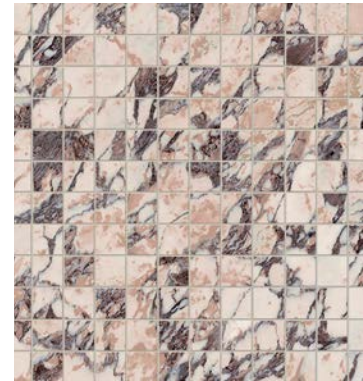

GREEN

GREY

PINK

WHITE

IVORY

MAJESTY

PORCELAIN TILE | STANDARD + GAUGED

CHART INDICATES AVAILABLE SIZE + THICKNESS + FINISH OPTIONS. IF GREY BLOCK IS PRESENT, THE PRODUCT IS NOT AVAILABLE IN THAT SIZE. SIZING IS NOMINAL FOR FIELD TILE, TRIMS, AND DECORS.

						
		GREEN	PINK	GREY	WHITE	IVORY
	12"x24"x9MM			MATTE POLISHED	MATTE POLISHED	MATTE POLISHED
	24"x24"x9MM			MATTE POLISHED	MATTE POLISHED	MATTE POLISHED
	24"x48"x9.5MM			MATTE	MATTE	MATTE
	24"x48"x9MM	POLISHED	POLISHED	POLISHED	POLISHED	POLISHED
	48"x48"x9MM	POLISHED	POLISHED	MATTE POLISHED	MATTE POLISHED	MATTE POLISHED
	48"x110"x6MM GAUGED PANEL	POLISHED	POLISHED	POLISHED	POLISHED	POLISHED
	3"x24"x9MM BULLNOSE	POLISHED	POLISHED	MATTE POLISHED	MATTE POLISHED	MATTE POLISHED
	13"x48"x9.5MM STAIRTREAD			MATTE	MATTE	MATTE
	13"x48"x9.5MM STAIRTREAD CORNER LEFT OR RIGHT			MATTE	MATTE	MATTE

MATTE = UNGLAZED PORCELAIN
POLISHED = GLAZED COLOR-BODY PORCELAIN

MAJESTY

PORCELAIN TILE

DECOR | 3/4"x3/4" MOSAIC ON 12"x12"x9MM SHEET | POLISHED

GREEN

PINK

GREY

WHITE