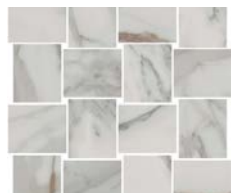

Grey

Calacatta Black

2"x3" Basketweave Mosaic on 12"x12"x9mm Sheet Matte

Veined Statuario

Calacatta Gold

Grey

1.3"x3.8" Herringbone Mosaic on 12"x11"x9mm Sheet Matte

Calacatta Michelangelo