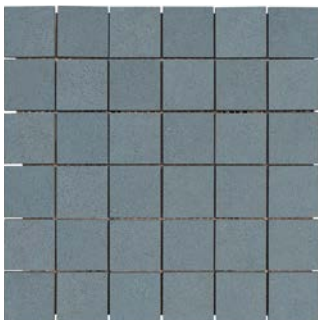

Blue 05

Matte 10mm • Textured 10mm