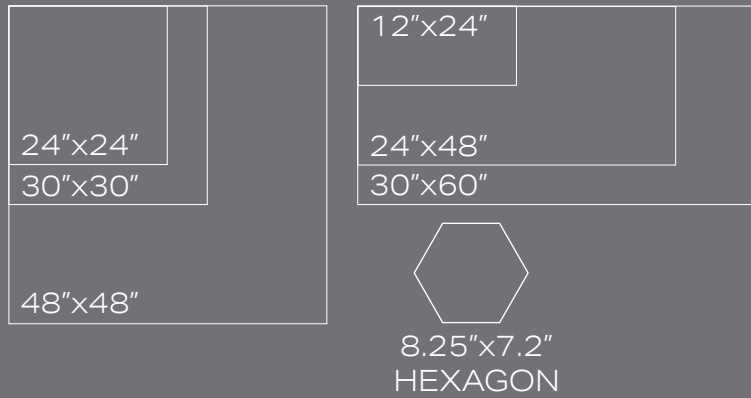

RED TRIANGLES WALL + IVORY HERRINGBONE WALL

MIDLAND CONCRETE

PORCELAIN TILE

SIZES

FINISH

MATTE, TEXTURED

THICKNESS

6MM, 10MM | VARIES PER SIZE - REFER TO CHART

LEAD TIME + LOCATION

8-10 WEEKS | ITALY

RECYCLED CONTENT

20%	STANDARD	DARK GREY, GREIGE, GREY, RED
12%	GAUGED	DARK GREY, GREIGE, GREY, IVORY, WHITE
PRE-CONSUMER		

TECHNICAL DATA

SPECIFICATION REFERENCE	TEST METHOD	TEST RESULT
BREAKING STRENGTH	ISO 10545-4	R>35 N/MM ² , S>1300 N
WATER ABSORPTION	ISO 10545-3	<0.5%
ABRASION RESISTANCE	ISO 10545-6	<175 MM ³
DCOF	ANSI A326.1	≥0.42

								
	WHITE	IVORY	GREIGE	GREY	DARK GREY	GREEN	BLUE	RED
8.25"x7.2"x10MM HEXAGON	MATTE	MATTE	MATTE	MATTE	MATTE	MATTE	MATTE	MATTE
12"x24"x10MM	MATTE	MATTE	MATTE	MATTE	MATTE			
24"x24"x10MM	MATTE TEXTURED	MATTE TEXTURED	MATTE TEXTURED	MATTE TEXTURED	MATTE TEXTURED	MATTE	MATTE	MATTE
24"x48"x10MM	MATTE TEXTURED	MATTE TEXTURED	MATTE TEXTURED	MATTE TEXTURED	MATTE TEXTURED	MATTE	MATTE	MATTE
30"x30"x10MM	MATTE	MATTE	MATTE	MATTE	MATTE			
30"x60"x10.5MM	MATTE	MATTE	MATTE	MATTE	MATTE			
24"x48"x6MM GAUGED PANEL	MATTE	MATTE	MATTE	MATTE	MATTE			
48"x48"x6MM GAUGED PANEL	MATTE	MATTE	MATTE	MATTE	MATTE			