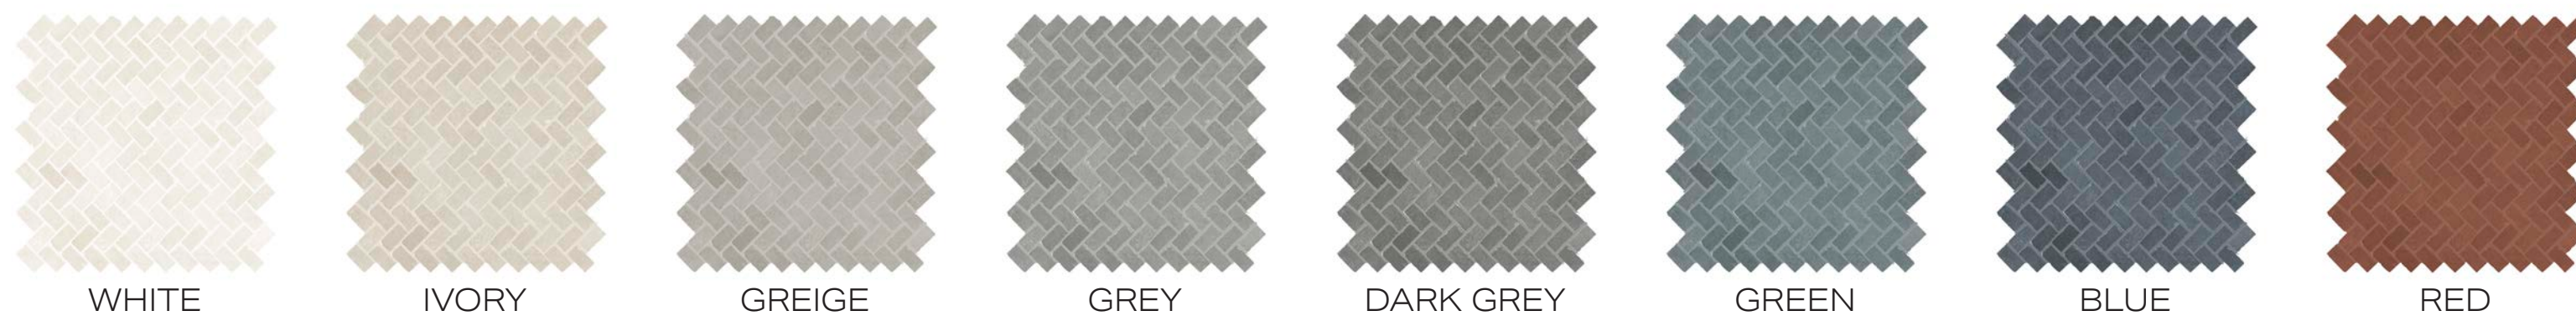

DECOR | 1"x2" HERRINGBONE ON 12"x12"x10MM SHEET | MATTE