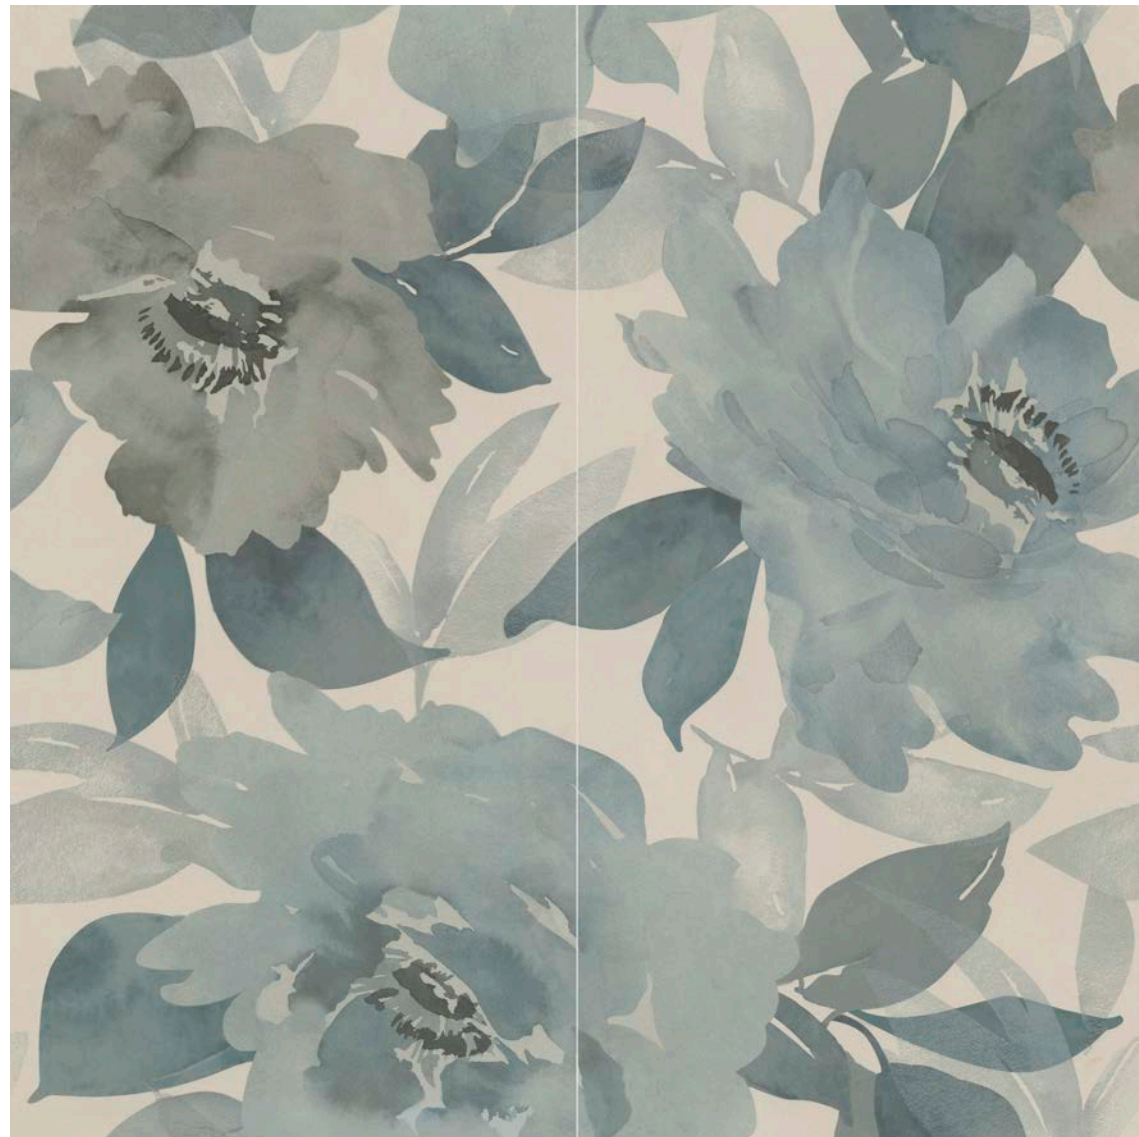

DECOR | FLORAL DECO 48"x48"x10mm | MATTE

COOL