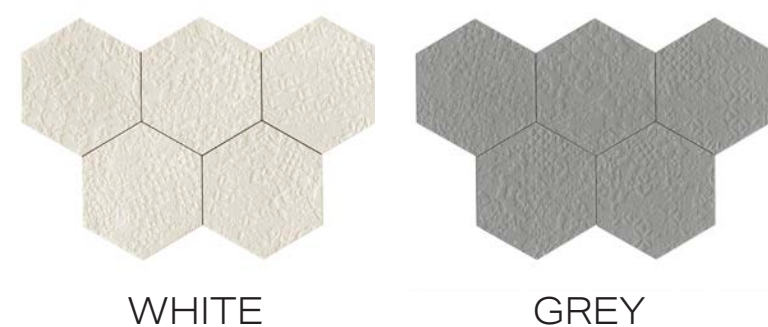

MIDLAND CONCRETE

PORCELAIN TILE | STANDARD + GAUGED

CHART INDICATES AVAILABLE SIZE + THICKNESS + FINISH OPTIONS. IF GREY BLOCK IS PRESENT, THE PRODUCT IS NOT AVAILABLE IN THAT SIZE.

									
		WHITE	IVORY	GREIGE	GREY	DARK GREY	GREEN	BLUE	RED
	3"x24"x10MM BULLNOSE	MATTE	MATTE	MATTE	MATTE	MATTE	MATTE	MATTE	MATTE
	3"x30"x10MM BULLNOSE	MATTE	MATTE	MATTE	MATTE	MATTE			
	6"x24"x10MM STAIRTREAD	MATTE	MATTE	MATTE	MATTE	MATTE			

GREEN + WARM FLORAL DECO

DECOR | TRIANGLES 8.25"x7.2"x10MM | MATTE

DECOR | 1"x2" HERRINGBONE ON 12"x12"x10MM SHEET | MATTE

DECOR | CROSS STITCH ON 8.25"x7.2"x10MM SHEET | MATTE

DECOR | LEAF FOSSIL DECO 24"x48"x10MM | MATTE