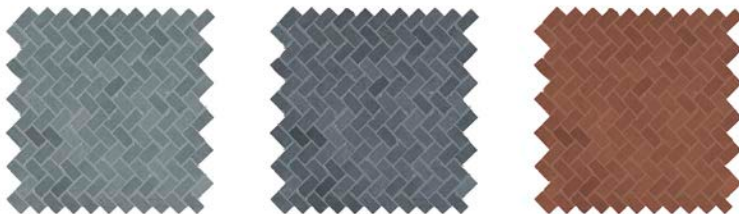

## Mosaics

1"x2" Herringbone Mosaic on 12"x12"x10mm Sheet Matte

White

Ivory

Greige

Grey

Dark Grey

Green