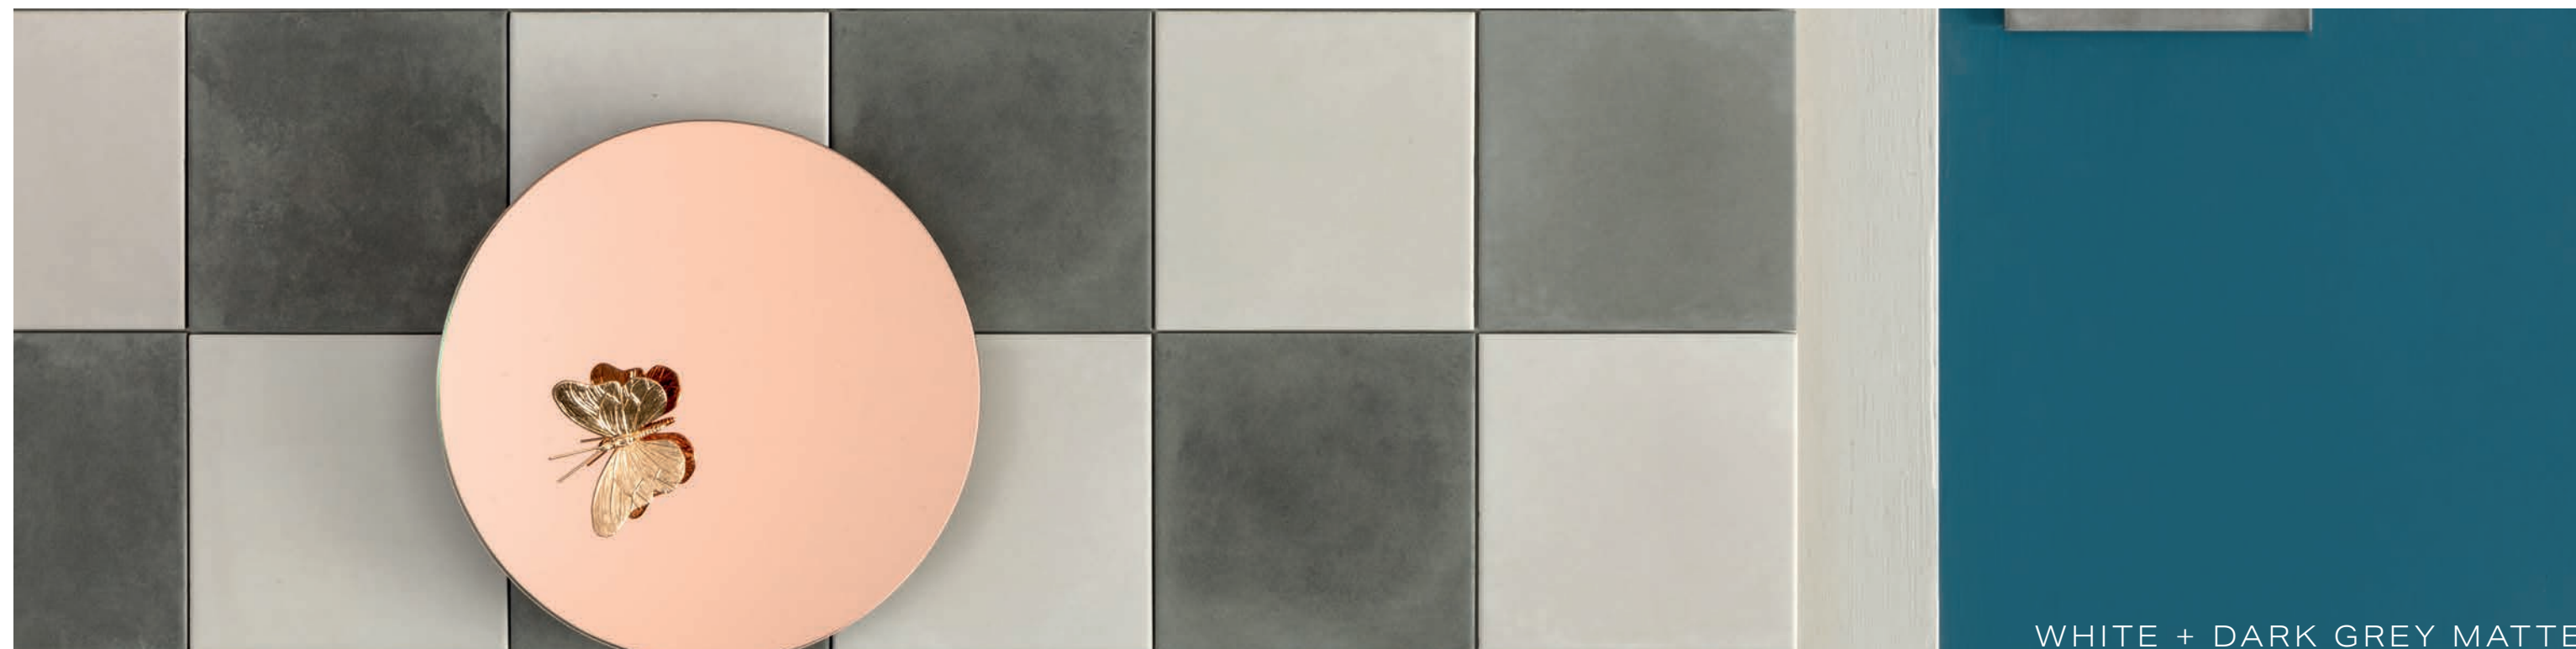

MINIMAL

PORCELAIN + CERAMIC TILE

CHART INDICATES AVAILABLE SIZE + THICKNESS + FINISH OPTIONS. IF GREY BLOCK IS PRESENT, THE PRODUCT IS NOT AVAILABLE IN THAT SIZE. SIZING IS NOMINAL FOR FIELD TILE, TRIMS, AND DECORS.

				
	WHITE	LIGHT GREY	ALMOND	DARK GREY
6"x6"x9MM PORCELAIN	MATTE	MATTE	MATTE	MATTE

				
	WHITE	LIGHT GREY	ALMOND	DARK GREY
2"x10"x6MM CERAMIC	GLOSSY	GLOSSY	GLOSSY	GLOSSY

WHITE + DARK GREY MATTE