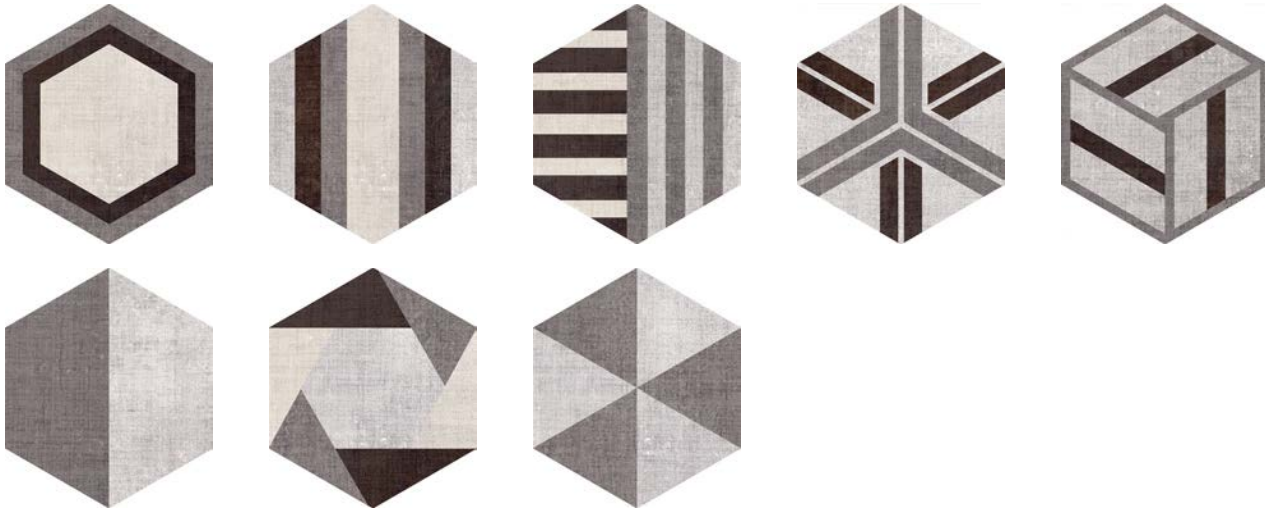

Dark Grey + Taupe

Description

Modello porcelain tile layers a textile with concrete for an inspiring option that keeps giving through geometric shapes and decorative patterns. The mood has been set as contemporary and playful perfected in an essential color palette.

Lead Time

8-10 Weeks

Location

Italy

2024v1

Decor

Pattern Mix 8.5"x10"x9mm Esagona Matte | Randomly mixed in cartons, which may contain multiples of the same pattern. Not sold as individual patterns.

Ivory/Silver/Taupe/Dark Grey

Ivory/Sand/Taupe/Dark Grey

Decor

Triangle Mix 8.5"x10"x9mm Esagona Matte

S/2 Dek 3"x12"x8.5mm Matte

Ivory/Gold Fleck

Silver/Gold Fleck

Sand/Gold Fleck

Sand/Copper Fleck