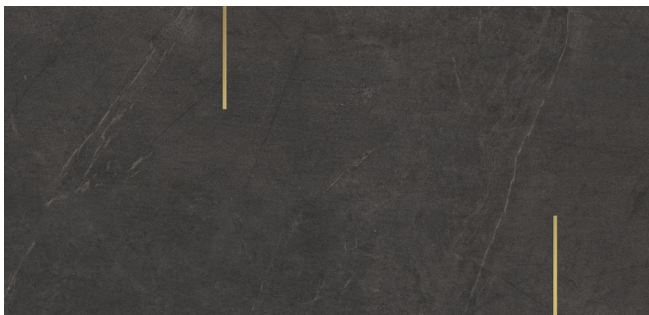

## Decor

Metal Dash 24" x 48" x 9.5mm Matte

Ivory

Light Grey

Taupe

Dark Grey

Charcoal

## Decor

Chevron 12"x24"x9mm Etched

Ivory

Light Grey

Taupe

Dark Grey

Charcoal

Liner 0.5"x48"x9.5mm Matte