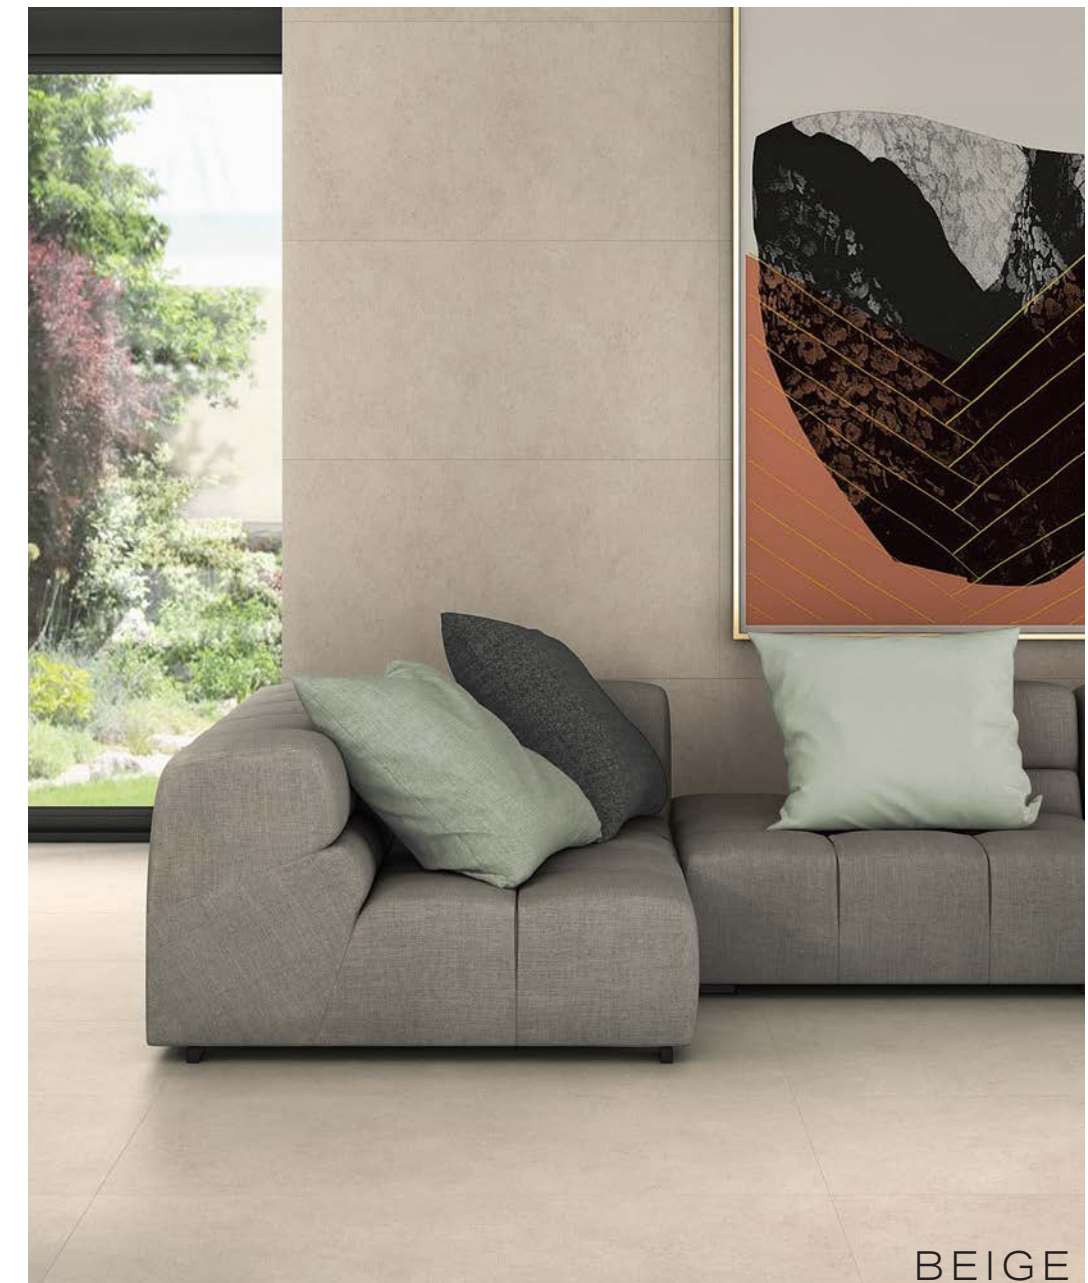

MONTSERRAT

MONTSERRAT IS A CLEAN, CONTEMPORARY, BUDGET-FRIENDLY LIMESTONE-LOOK. THE SIMPLICITY OF THE COLLECTION ESTABLISHES A STRONG FOUNDATION IN A MINIMALISTIC DESIGN APPROACH.

**creative
materials
corporation**

GREY WALL + ALMOND FLOOR

BEIGE

MONTSERRAT

PORCELAIN TILE

SIZES

24"x48"

24"x24"

FINISH