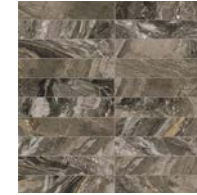

Body Type	Shade Variation
Glazed Color-Body Porcelain	V4

Sizes

Mystique Grey

Mosaics

1"x6" Stacked Mosaic on 12"x12"x9mm Sheet | Glossy or Matte

Statuarietto

Bianco Lasa
Vena Ora

Silver Wood

Mystique
Grey

Nuvolato
Marrone

Tuono Black

3"x3" Mosaic on 12"x12"x6mm Sheet | Glossy or Matte

Statuarietto

Bianco Lasa
Vena Ora

Silver Wood

Mystique
Grey