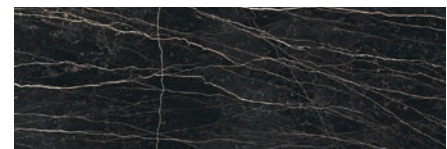

Description

Mozzafiato porcelain tile is a breathtaking representation of rare marbles in an undisputed elegance. The vein elicits the most unique and delicate pattern of majesty. Regal layers of precious elements allure a timeless connection.

Colors

Statuarietto

Bianco Lasa Vena Ora

Silver Wood

Marrone

Mystique Grey

Tuono Black

Finish & Thickness

Glossy, Matte | 6mm, 9mm
Finish varies per size and color –
Refer to Color•Size•Finish Matrix

Lead Time

8-10 Weeks

Location

Italy

Technical Data

Specification Reference	Test Method	Test Result
DCOF	ANSI A326.3	Glossy < 0.42 Matte > 0.42
Water Absorption	ISO 10545-3	0.08%
Breaking Strength	ISO 10545-4	R>50 N/mm ² , S>3200n

Body Type	Shade Variation
Glazed Color-Body Porcelain	V4

Sizes

Mystique Grey

Mosaics

1"x6" Stacked Mosaic on 12"x12"x9mm Sheet | Glossy or Matte

Statuarietto

Bianco Lasa
Vena Ora

Silver Wood