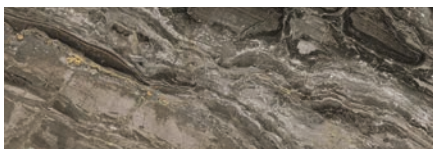

Description

Mozzafiato porcelain tile is a breathtaking representation of rare marbles in an undisputed elegance. The vein elicits the most unique and delicate pattern of majesty. Regal layers of precious elements allure a timeless connection.

Colors

Statuarietto

Bianco Lasa Vena Ora

Silver Wood

Marrone

Mystique Grey

Tuono Black

Finish & Thickness