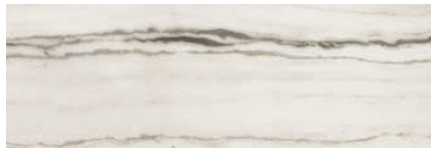

Description

Mozzafiato porcelain tile is a breathtaking representation of rare marbles in an undisputed elegance. The vein elicits the most unique and delicate pattern of majesty. Regal layers of precious elements allure a timeless connection.

Colors

Statuarietto

Bianco Lasa Vena Ora

Silver Wood

Marrone

Mystique Grey

Tuono Black

Finish & Thickness