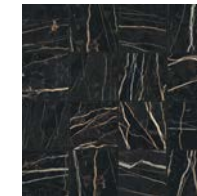

Body Type	Shade Variation
Glazed Color-Body Porcelain	V4

Sizes

Mystique Grey

Mosaics

1"x6" Stacked Mosaic on 12"x12"x9mm Sheet | Glossy or Matte

Statuarietto

Bianco Lasa
Vena Ora

Silver Wood

Mystique
Grey

Nuvolato
Marrone

Tuono Black

3"x3" Mosaic on 12"x12"x6mm Sheet | Glossy or Matte

Statuarietto

Bianco Lasa
Vena Ora

Silver Wood

Mystique
Grey

Nuvolato
Marrone

Tuono Black

3"x6" Muretto Mosaic on 12"x12"x6mm Sheet | Glossy or Matte

Statuarietto

Bianco Lasa
Vena Ora

Silver Wood

Mystique
Grey

Nuvolato
Marrone

Tuono Black

Color•Size•Finish Matrix

Color — Size & Thickness						
	Statuarietto	Bianco Lasa Vena Ora	Silver Wood	Mystique Grey	Nuvolato Marrone	Tuono Black
12" x 24" x 9mm	Glossy Matte	Glossy Matte	Glossy Matte	Glossy Matte	Glossy Matte	Glossy Matte
24" x 24" x 9mm	Glossy Matte	Glossy Matte	Glossy Matte	Glossy Matte	Glossy Matte	Glossy Matte
32" x 32" x 9mm	Glossy Matte	Glossy Matte	Glossy Matte	Glossy Matte	Glossy Matte	Glossy Matte
24" x 48" x 9mm	Glossy Matte	Glossy Matte	Glossy Matte	Glossy Matte	Glossy Matte	Glossy Matte
32" x 70" x 9mm	Glossy Matte	Glossy Matte	Glossy Matte	Glossy Matte	Glossy Matte	Glossy Matte
Gauged Panel 24" x 48" x 6mm		Glossy Matte		Glossy Matte	Glossy Matte	Glossy Matte
Gauged Panel 32" x 32" x 6mm		Glossy Matte		Glossy Matte	Glossy Matte	Glossy Matte
Gauged Panel 48" x 48" x 6mm		Glossy Matte		Glossy Matte	Glossy Matte	Glossy Matte
Gauged Panel 63" x 63" x 6mm		Glossy Matte		Glossy Matte	Glossy Matte	Glossy Matte
Gauged Panel 48" x 95" x 6mm		Glossy Matte		Glossy Matte	Glossy Matte	Glossy Matte
Gauged Panel 48" x 110" x 6mm		Glossy Matte		Glossy Matte	Glossy Matte	Glossy Matte
Gauged Panel 63" x 126" x 6mm		Glossy Matte		Glossy Matte	Glossy Matte	Glossy Matte