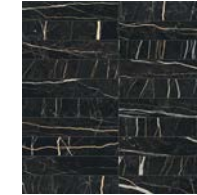

Colors

Statuarietto

Bianco Lasa Vena Ora

Silver Wood

Marrone

Mystique Grey

Tuono Black

Finish & Thickness

Body Type	Shade Variation
Glazed Color-Body Porcelain	V4

Sizes

Mystique Grey

Mosaics

1"x6" Stacked Mosaic on 12"x12"x9mm Sheet | Glossy or Matte

Statuarietto

Bianco Lasa
Vena Ora

Silver Wood

Mystique
Grey

Nuvolato
Marrone

Tuono Black

3"x3" Mosaic on 12"x12"x6mm Sheet | Glossy or Matte

Statuarietto

Bianco Lasa
Vena Ora

Silver Wood

Mystique
Grey

Nuvolato
Marrone

Tuono Black

3"x6" Muretto Mosaic on 12"x12"x6mm Sheet | Glossy or Matte

Statuarietto

Bianco Lasa
Vena Ora

Silver Wood

Mystique
Grey

Nuvolato
Marrone