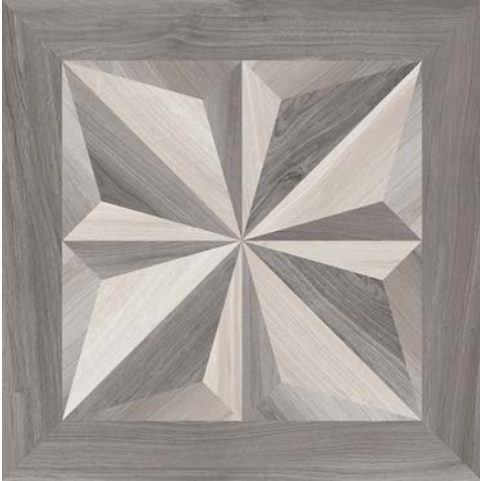

White/Grey Deco Star

Description

Naturalized porcelain tile is a mood of nature inspired informal luxury. This stained oak aesthetic blends the charm of natural wood through the hues, grain, and shades found in nature. This collection transports the outdoors inside with that Biophilic understanding.

Matte | 8mm, 10mm, 20mm
Finish varies per size and color –
Refer to Color•Size•Finish Matrix

Lead Time

2-3 Weeks

Location

USA

Body Type	Shade Variation
Glazed Color-Body Porcelain	V3

Decor

Deco Star 24"x24" Matte

White/Grey • 10mm

Oak/Light Brown • 10mm

Oak/Light Brown/Dark Brown • 8mm

Light Brown/Dark Brown • 8mm

Mosaics

1.5"x4" Herringbone Mosaic on 12"x12"x10mm Sheet Matte

White

Oak