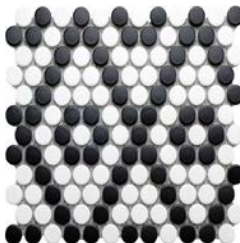

Body Type	Shade Variation
Glazed Non Color-Body Porcelain	V2

OMNI GLAZED MOSAICS

creative
materials
corporation

Mosaics

1"x1" Penny Round Mosaic on 12"x12"x6mm Sheet

White
Glossy or Matte

Grey
Glossy or Matte

Black
Glossy or Matte

Pearl White
Glossy

Cream
Glossy

Sand
Glossy

Mint Green
Glossy

Sky Blue
Glossy

Red Pepper
Glossy

Cobalt
Glossy

1"x1" Penny Round Mosaic on 9"x10"x6mm Sheet

Grey and White
Diamond
Matte

Black and White
Diamond
Matte

1"x1" Hexagon Mosaic on 12"x12"x6mm Sheet Matte

White

Grey

Black

White and Black