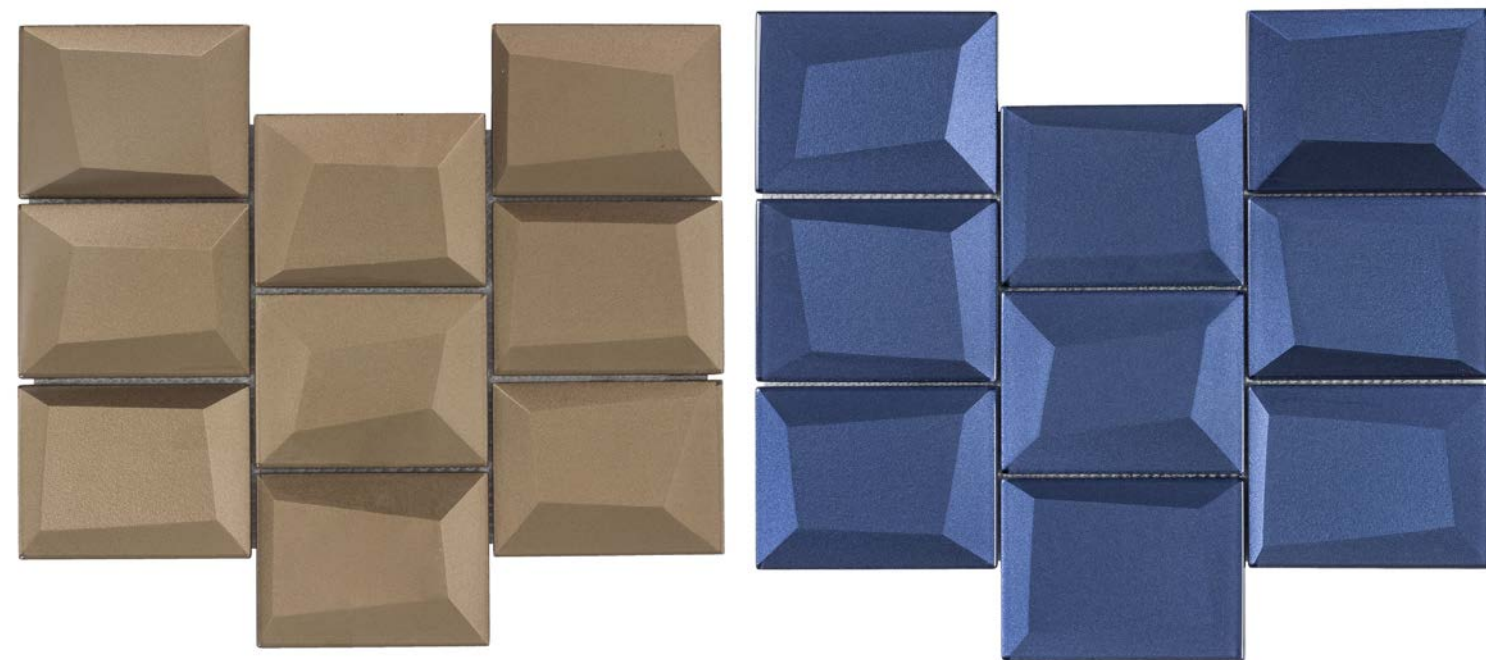

GOLD

DARK BLUE

Shade
V1
Variation

*Glass is intended for wall use only. All technical data was supplied by the manufacturer and is being provided by CMC for informational purposes only. Exact test results should be requested from your CMC contact.

OPULENT GLASS

GLASS TILE

CHART INDICATES AVAILABLE SIZE + THICKNESS + FINISH OPTIONS. IF GREY BLOCK IS PRESENT, THE PRODUCT IS NOT AVAILABLE IN THAT SIZE. SIZING IS NOMINAL FOR FIELD TILE, TRIMS, AND DECORS.