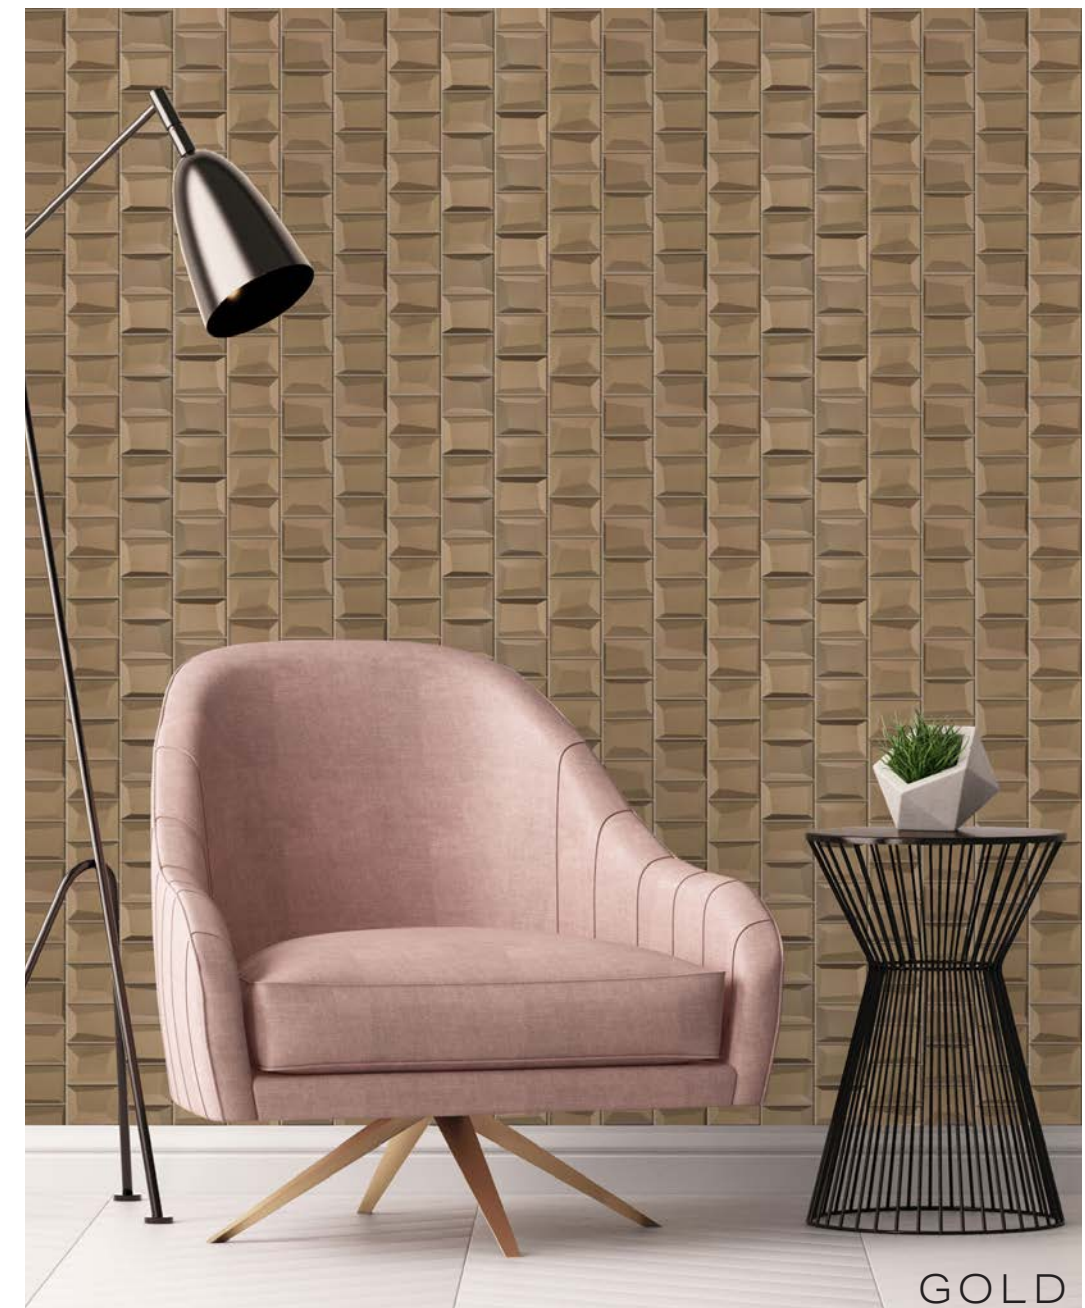

OPULENT GLASS

OPULENT GLASS CAN BE APPRECIATED FROM ALL ANGLES, THANKS TO THE THREE DIMENSIONAL NATURE. THE ART OF PERCEPTION IS HEIGHTENED BY A REFLECTIVENESS THAT GLASS HAS TO OFFER.

DARK BLUE

creative
materials
corporation

GOLD

OPULENT GLASS

GLASS TILE

SIZES

3"x4" MOSAIC ON 10.5"x12" SHEET

FINISH

GLOSSY

THICKNESS