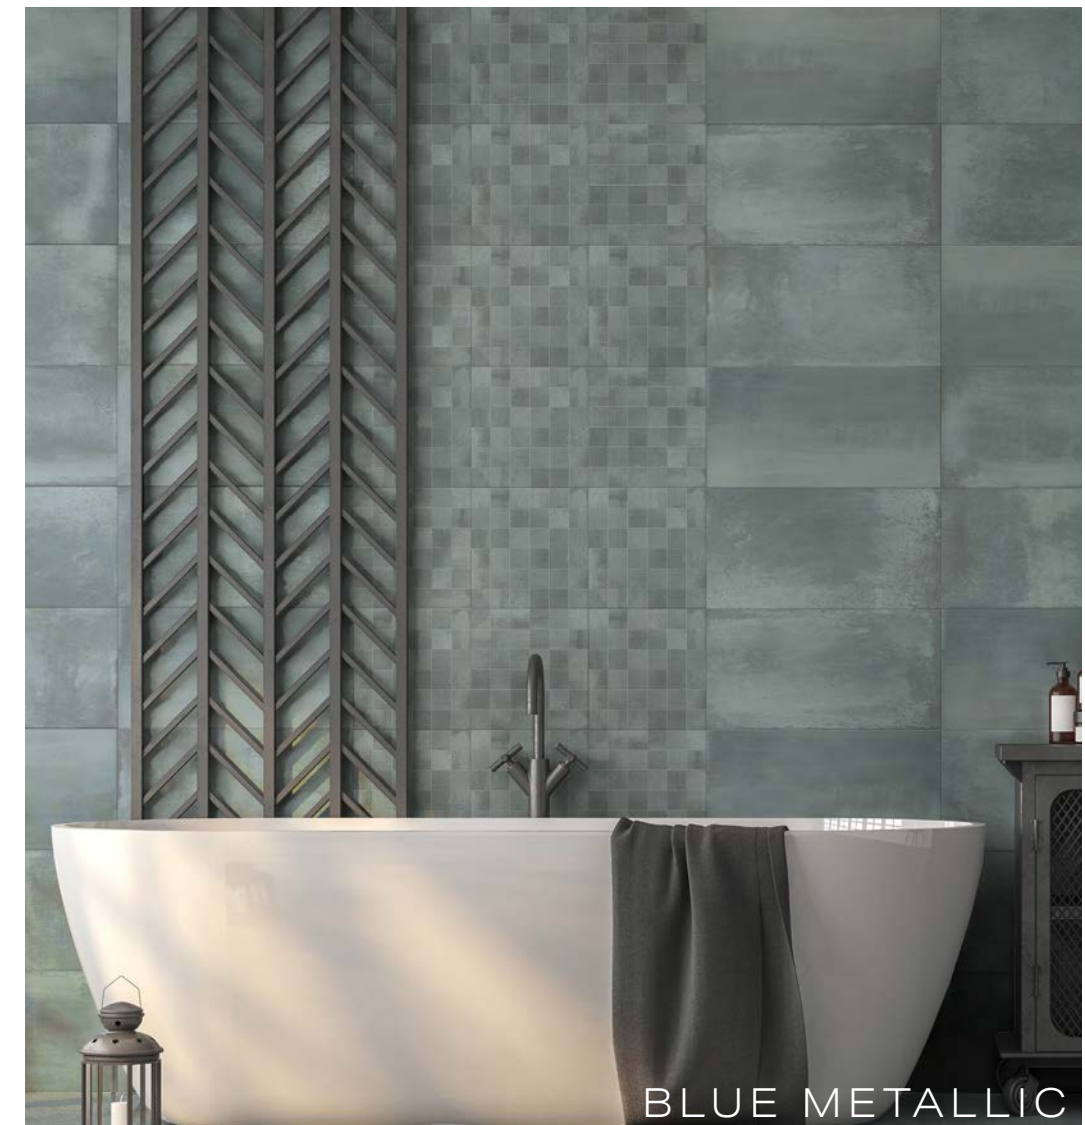

ORE GENESIS

ORE GENESIS EXTENDS THE IDEAL MIX OF METAL AND CONCRETE, WHICH ARE TWO OF THE MOST SOUGHT-AFTER TRENDS IN SURFACES. HARMONIOUSLY MODERN IS THE PRINCIPLE OF DESIGN FOR THIS COLLECTION THAT IS VISUALLY SATISFYING IN ANY SPACE.

creative
materials
corporation

STEEL FLOOR + IRON HEADBOARD

BLUE METALLIC

ORE GENESIS

PORCELAIN TILE

SIZES

FINISH

HONED, NATURAL, GRIP | VARIES PER SIZE - REFER TO CHART