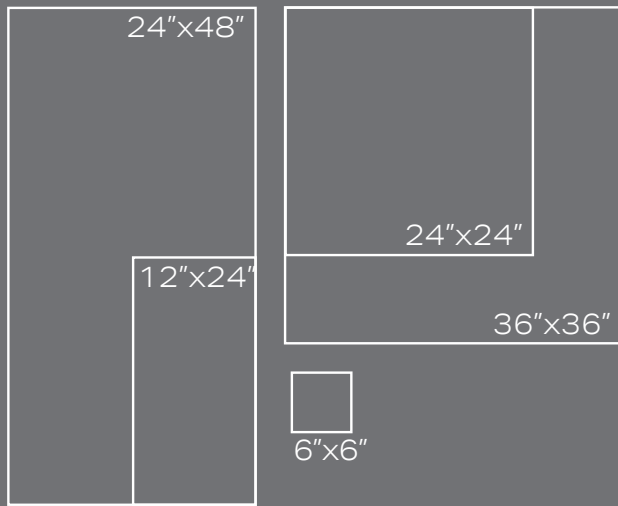

creative
materials
corporation

STEEL FLOOR + IRON HEADBOARD

BLUE METALLIC

ORE GENESIS

PORCELAIN TILE

SIZES

FINISH

HONED, NATURAL, GRIP | VARIES PER SIZE - REFER TO CHART

THICKNESS

10MM, 20MM | VARIES PER SIZE - REFER TO CHART

LEAD TIME + LOCATION

8-10 WEEKS | ITALY

RECYCLED CONTENT

7% PRE-CONSUMER

TECHNICAL DATA

SPECIFICATION REFERENCE	TEST METHOD	TEST RESULT
BREAKING STRENGTH	EN 10545-4	R \geq 44NMM
WATER ABSORPTION	EN 10545-3	\leq 0.06%
DCOF	ANSI A326.1	>0.42*
PEI	EN 10545-7	III - IRON • COPPER • BLUE METALLIC IV - GOLD • PLATINUM • STEEL