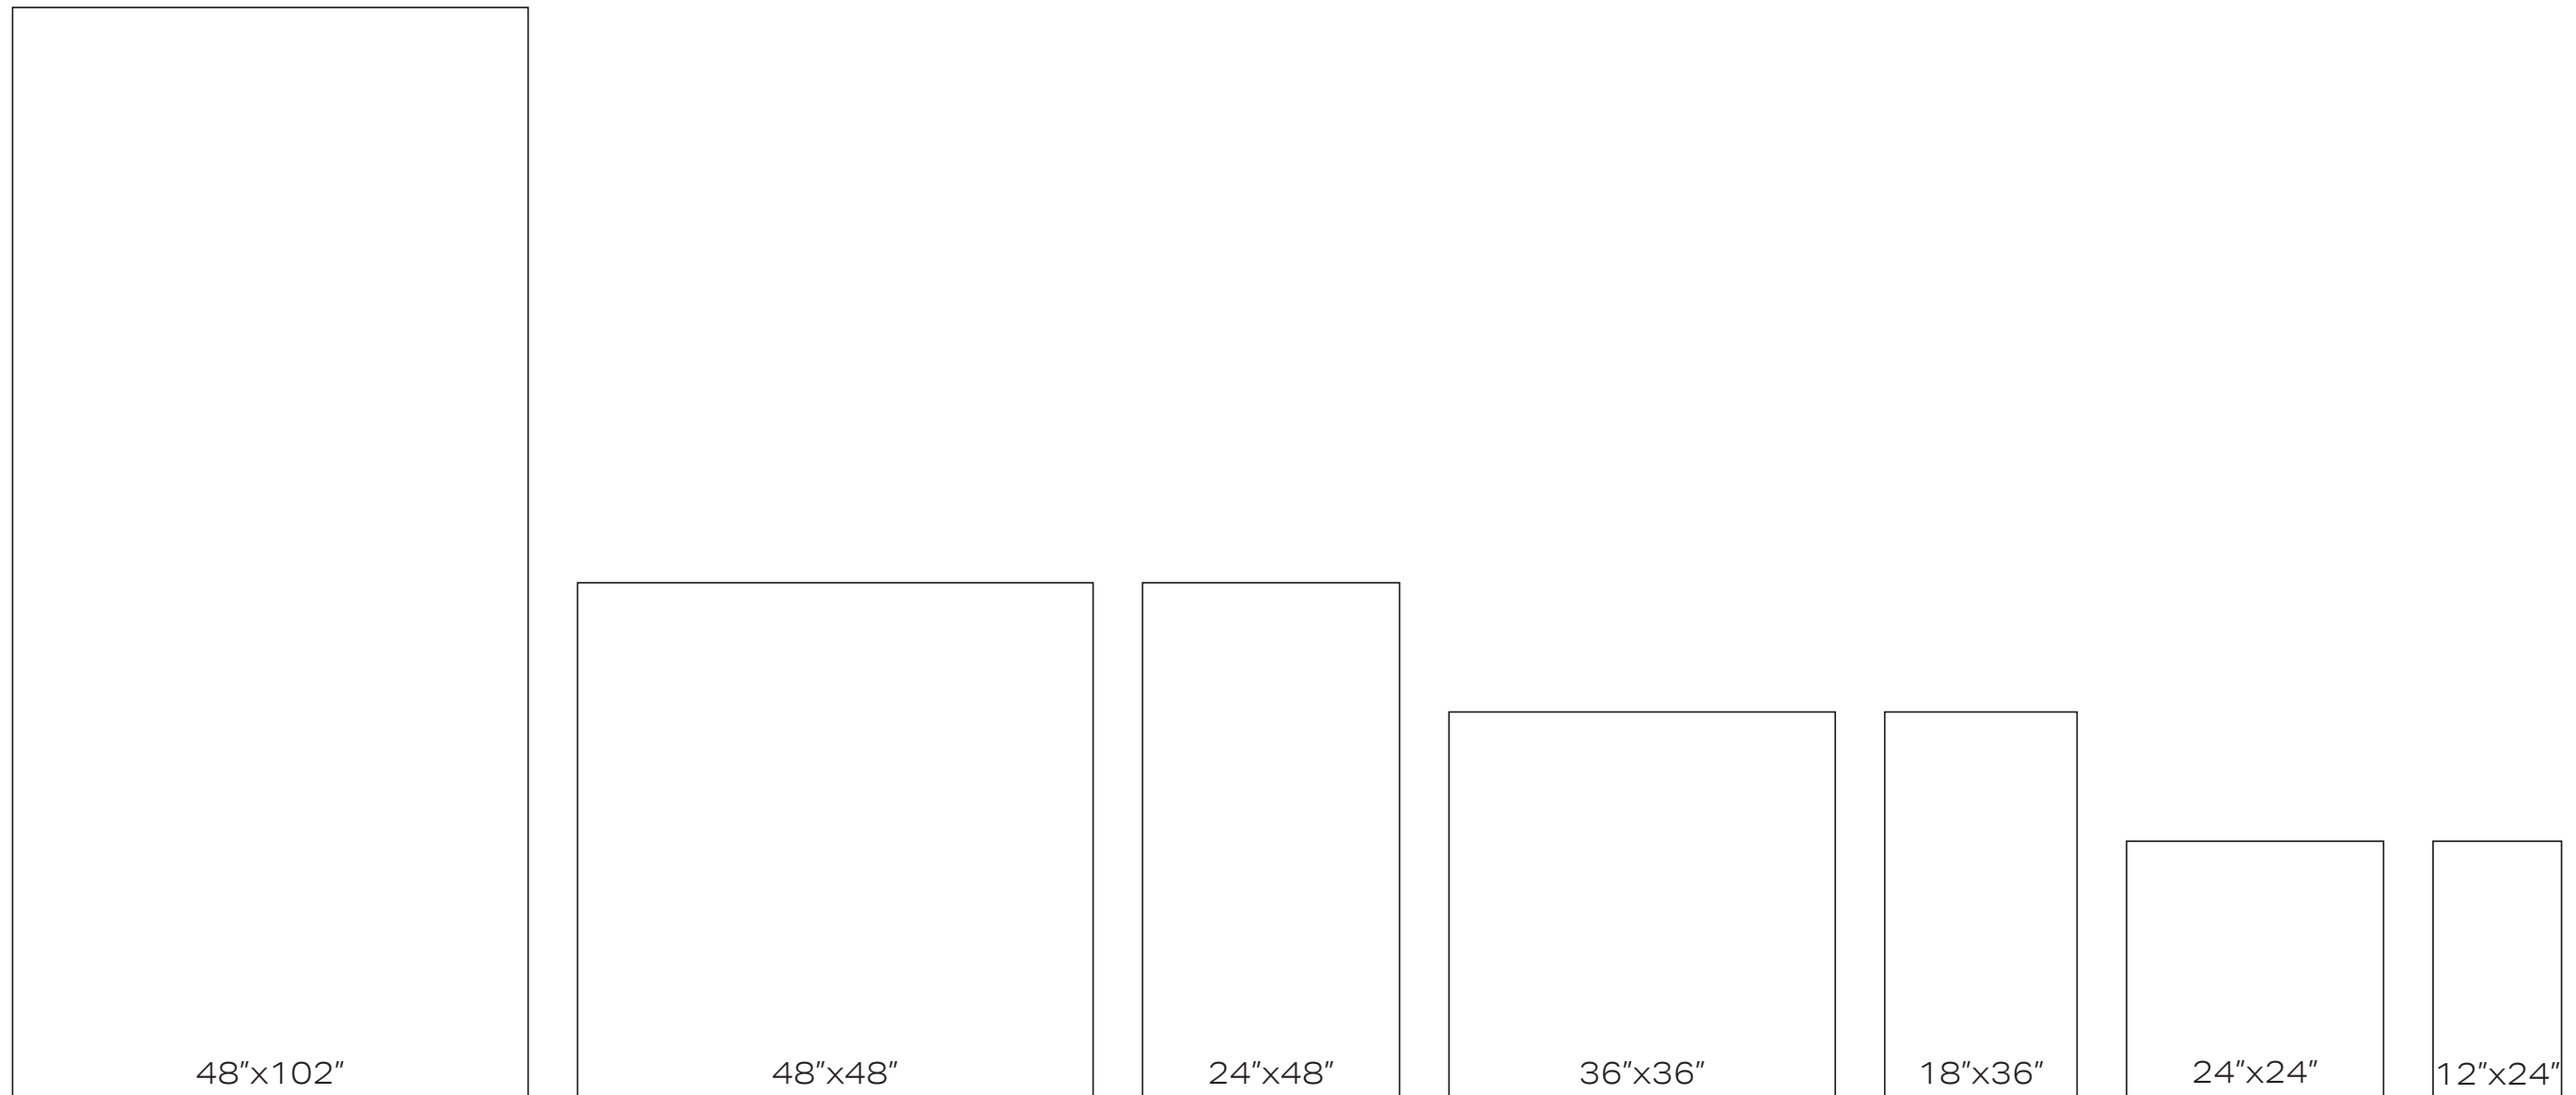

LEAD TIME + LOCATION

8-10 WEEKS | ITALY

RECYCLED CONTENT

40% PRE-CONSUMER

TECHNICAL DATA

SPECIFICATION REFERENCE	TEST METHOD	TEST RESULT
BREAKING STRENGTH	ISO 10545-4	R=50 N/MM ² , S=2500 N
WATER ABSORPTION	ISO 10545-3	<0.5%
ABRASION RESISTANCE	ISO 10545-6	145 MM ³
DCOF	ANSI A326.1	>0.42

		DARK GREY	GREY	LIGHT GREY	IVORY
	12"x24"x10MM	HONED NATURAL	HONED NATURAL	HONED NATURAL	HONED NATURAL
	24"x24"x10MM	HONED NATURAL	HONED NATURAL	HONED NATURAL	HONED NATURAL
	18"x36"x11MM	HONED NATURAL	HONED NATURAL	HONED NATURAL	HONED NATURAL
	36"x36"x11MM	HONED NATURAL	HONED NATURAL	HONED NATURAL	HONED NATURAL
	2"x2" MOSAIC ON 12"x12"x10MM SHEET	HONED NATURAL	HONED NATURAL	HONED NATURAL	HONED NATURAL
	2"x24"x10MM BULLNOSE	HONED NATURAL	HONED NATURAL	HONED NATURAL	HONED NATURAL
	13"x24"x10MM STAIRTREAD	HONED NATURAL	HONED NATURAL	HONED NATURAL	HONED NATURAL
	13"x13"x10MM STAIRTREAD UNIVERSAL CORNER	HONED NATURAL	HONED NATURAL	HONED NATURAL	HONED NATURAL

ORGANIC CONCRETE

PORCELAIN TILE | STANDARD • GAUGED • PAVER

CHART INDICATES AVAILABLE SIZE + THICKNESS + FINISH OPTIONS. IF GREY BLOCK IS PRESENT, THE PRODUCT IS NOT AVAILABLE IN THAT SIZE. SIZING IS NOMINAL FOR FIELD TILE, TRIMS, AND DECORS.

												
	DARK GREY	GREY	LIGHT GREY	IVORY	RUST	GREY CELLS	GREY FOSSIL	DARK GREY GOLD FLECK	GREY GOLD FLECK	LIGHT GREY GOLD FLECK	IVORY GOLD FLECK	RUST GOLD FLECK
24"x48"x6MM GAUGED PANEL	NATURAL	NATURAL	NATURAL	NATURAL	NATURAL	GREY BLOCK	GREY BLOCK	NATURAL	NATURAL	NATURAL	NATURAL	NATURAL
48"x48"x6MM GAUGED PANEL	NATURAL	NATURAL	NATURAL	NATURAL	NATURAL	NATURAL	NATURAL	NATURAL	NATURAL	NATURAL	NATURAL	NATURAL
48"x102"x6MM GAUGED PANEL	NATURAL	NATURAL	NATURAL	NATURAL	NATURAL	NATURAL	NATURAL	NATURAL	NATURAL	NATURAL	NATURAL	NATURAL
36"x36"x20MM PAVER	GRIP	GRIP	GRIP	GRIP	GREY BLOCK	GREY BLOCK	GREY BLOCK	GREY BLOCK	GREY BLOCK	GREY BLOCK	GREY BLOCK	GREY BLOCK