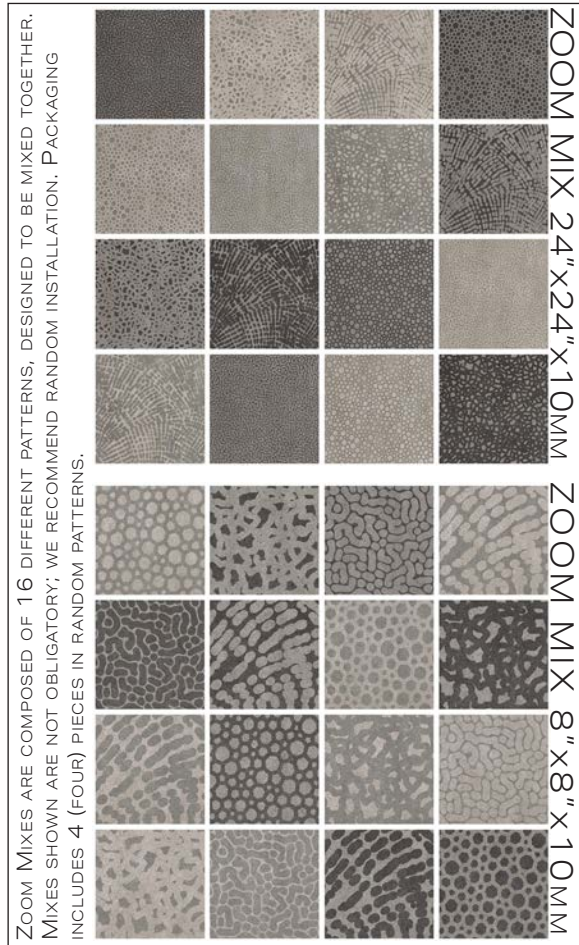

IVORY FLOOR + GREY GAUGED WALL

**creative
materials
corporation**

ORGANIC CONCRETE

ORGANIC CONCRETE CELEBRATES THE ARCHITECTURAL APPEAL OF MODERN CONCRETE. A HARMONIOUS COLOR PALETTE WITH REFINED SHADOWS TO ADD DEPTH OF CHARACTER, ARE SUITED FOR A WIDE ARRAY OF SPACES.

RUST | GAUGED PANEL ONLY

IVORY

OVERLAY IMAGES REPRESENT GOLD FLECK OPTION AVAILABLE IN 6MM GAUGED PANEL ONLY

ORGANIC CONCRETE

PORCELAIN TILE | STANDARD • GAUGED • PAVER

CHART INDICATES AVAILABLE SIZE + THICKNESS + FINISH OPTIONS. IF GREY BLOCK IS PRESENT, THE PRODUCT IS NOT AVAILABLE IN THAT SIZE. SIZING IS NOMINAL FOR FIELD TILE, TRIMS, AND DECORS.

		DARK GREY	GREY	LIGHT GREY	IVORY
	12"x24"x10MM	HONED NATURAL	HONED NATURAL	HONED NATURAL	HONED NATURAL
	24"x24"x10MM	HONED NATURAL	HONED NATURAL	HONED NATURAL	HONED NATURAL
	18"x36"x11MM	HONED NATURAL	HONED NATURAL	HONED NATURAL	HONED NATURAL
	36"x36"x11MM	HONED NATURAL	HONED NATURAL	HONED NATURAL	HONED NATURAL
	2"x2" MOSAIC ON 12"x12"x10MM SHEET	HONED NATURAL	HONED NATURAL	HONED NATURAL	HONED NATURAL
	2"x24"x10MM BULLNOSE	HONED NATURAL	HONED NATURAL	HONED NATURAL	HONED NATURAL
	13"x24"x10MM STAIRTREAD	HONED NATURAL	HONED NATURAL	HONED NATURAL	HONED NATURAL
	13"x13"x10MM STAIRTREAD UNIVERSAL CORNER	HONED NATURAL	HONED NATURAL	HONED NATURAL	HONED NATURAL

												
	DARK GREY	GREY	LIGHT GREY	IVORY	RUST	GREY CELLS	GREY FOSSIL	DARK GREY GOLD FLECK	GREY GOLD FLECK	LIGHT GREY GOLD FLECK	IVORY GOLD FLECK	RUST GOLD FLECK
24"x48"x6MM GAUGED PANEL	NATURAL	NATURAL	NATURAL	NATURAL	NATURAL	GREY BLOCK	GREY BLOCK	NATURAL	NATURAL	NATURAL	NATURAL	NATURAL
48"x48"x6MM GAUGED PANEL	NATURAL	NATURAL	NATURAL	NATURAL	NATURAL	NATURAL	NATURAL	NATURAL	NATURAL	NATURAL	NATURAL	NATURAL
48"x102"x6MM GAUGED PANEL	NATURAL	NATURAL	NATURAL	NATURAL	NATURAL	NATURAL	NATURAL	NATURAL	NATURAL	NATURAL	NATURAL	NATURAL
36"x36"x20MM PAVER	GRIP	GRIP	GRIP	GRIP	GREY BLOCK	GREY BLOCK	GREY BLOCK	GREY BLOCK	GREY BLOCK	GREY BLOCK	GREY BLOCK	GREY BLOCK