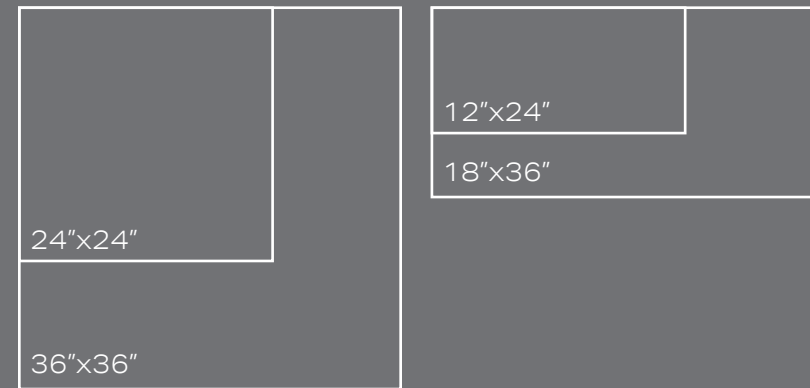

IVORY FLOOR + GREY GAUGED WALL

**creative
materials
corporation**

ORGANIC CONCRETE

ORGANIC CONCRETE CELEBRATES THE ARCHITECTURAL APPEAL OF MODERN CONCRETE. A HARMONIOUS COLOR PALETTE WITH REFINED SHADOWS TO ADD DEPTH OF CHARACTER, ARE SUITED FOR A WIDE ARRAY OF SPACES.

DARK GREY

ORGANIC CONCRETE PORCELAIN TILE

SIZES

LARGE FORMAT GAUGED PANELS DRAWN ON LAST PAGE

FINISH

NATURAL, HONED | VARIES PER SIZE - REFER TO CHART

THICKNESS

6MM, 10MM, 11MM, 20MM | VARIES PER SIZE - REFER TO CHART

LEAD TIME + LOCATION

8-10 WEEKS | ITALY

RECYCLED CONTENT

40% PRE-CONSUMER

TECHNICAL DATA

SPECIFICATION REFERENCE	TEST METHOD	TEST RESULT
BREAKING STRENGTH	ISO 10545-4	R=50 N/MM ² , S=2500 N
WATER ABSORPTION	ISO 10545-3	<0.5%
ABRASION RESISTANCE	ISO 10545-6	145 MM ³
DCOF	ANSI A326.1	>0.42