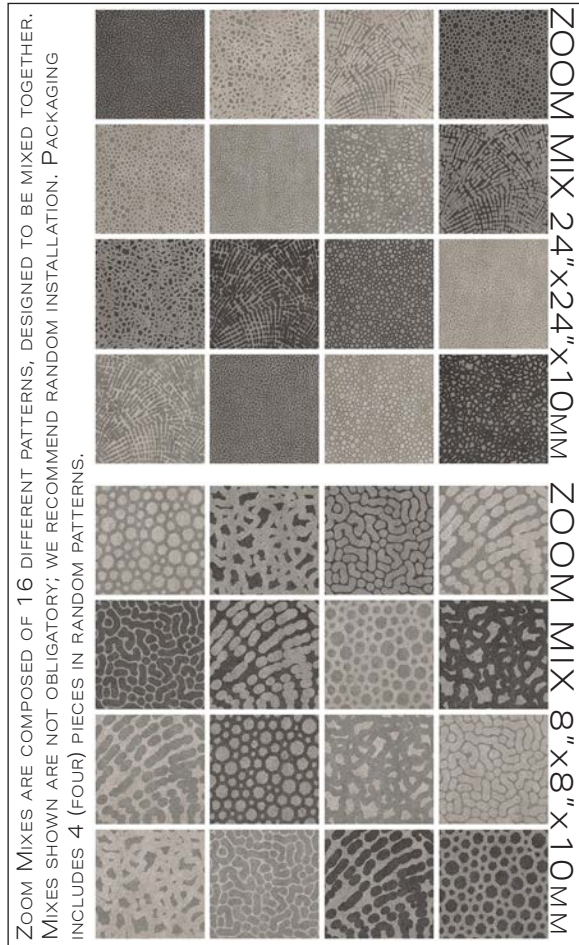

ORGANIC CONCRETE

PORCELAIN TILE | STANDARD • GAUGED • PAVER

CHART INDICATES AVAILABLE SIZE + THICKNESS + FINISH OPTIONS. IF GREY BLOCK IS PRESENT, THE PRODUCT IS NOT AVAILABLE IN THAT SIZE. SIZING IS NOMINAL FOR FIELD TILE, TRIMS, AND DECORS.

					
		DARK GREY	GREY	LIGHT GREY	IVORY
	12"x24"x10MM	HONED NATURAL	HONED NATURAL	HONED NATURAL	HONED NATURAL
	24"x24"x10MM	HONED NATURAL	HONED NATURAL	HONED NATURAL	HONED NATURAL
	18"x36"x11MM	HONED NATURAL	HONED NATURAL	HONED NATURAL	HONED NATURAL
	36"x36"x11MM	HONED NATURAL	HONED NATURAL	HONED NATURAL	HONED NATURAL
	2"x2" MOSAIC ON 12"x12"x10MM SHEET	HONED NATURAL	HONED NATURAL	HONED NATURAL	HONED NATURAL
	2"x24"x10MM BULLNOSE	HONED NATURAL	HONED NATURAL	HONED NATURAL	HONED NATURAL
	13"x24"x10MM STAIRTREAD	HONED NATURAL	HONED NATURAL	HONED NATURAL	HONED NATURAL
	13"x13"x10MM STAIRTREAD UNIVERSAL CORNER	HONED NATURAL	HONED NATURAL	HONED NATURAL	HONED NATURAL

												
	DARK GREY	GREY	LIGHT GREY	IVORY	RUST	GREY CELLS	GREY FOSSIL	DARK GREY GOLD FLECK	GREY GOLD FLECK	LIGHT GREY GOLD FLECK	IVORY GOLD FLECK	RUST GOLD FLECK
24"x48"x6MM GAUGED PANEL	NATURAL	NATURAL	NATURAL	NATURAL	NATURAL			NATURAL	NATURAL	NATURAL	NATURAL	NATURAL
48"x48"x6MM GAUGED PANEL	NATURAL	NATURAL	NATURAL	NATURAL	NATURAL	NATURAL	NATURAL	NATURAL	NATURAL	NATURAL	NATURAL	NATURAL
48"x102"x6MM GAUGED PANEL	NATURAL	NATURAL	NATURAL	NATURAL	NATURAL	NATURAL	NATURAL	NATURAL	NATURAL	NATURAL	NATURAL	NATURAL
36"x36"x20MM PAVER	GRIP	GRIP	GRIP	GRIP								