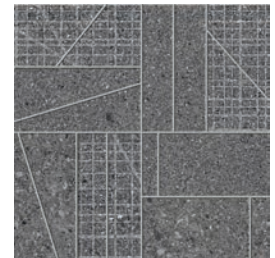

## Mosaics

Polygon Mosaic on 12"x12"x10mm Sheet Natural

White Mix

Beige Mix

Taupe Mix

Grey Mix

Charcoal Mix

1"x1" Mosaic on 12"x12"x10mm Sheet Natural