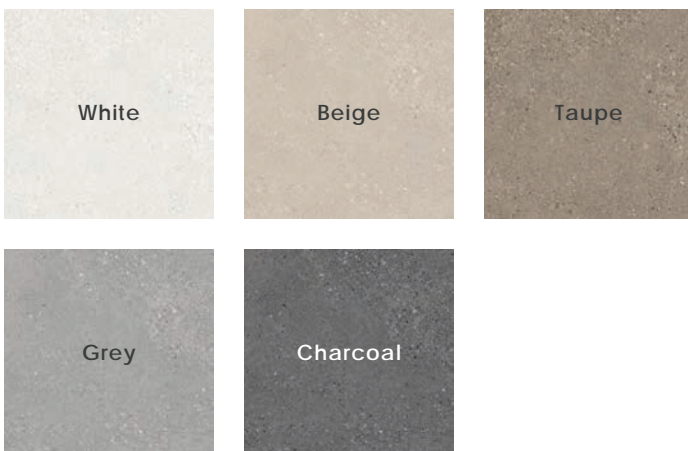

Mixed Aggregate Colors