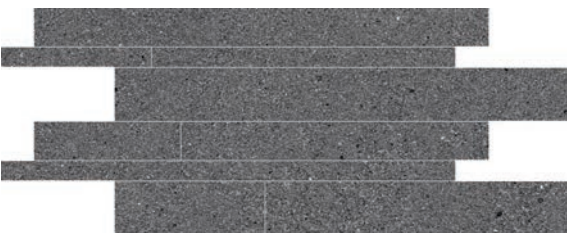

## Mosaics

Random Strip Mosaic on 12"x24"x10mm Sheet Natural

White Mix

Beige Mix

Taupe Mix

Grey Mix

Charcoal Mix

Chart indicates available size, color, finish and thickness options. Shaded block indicates not available. Sizing is nominal for field tile, trims, and decors.