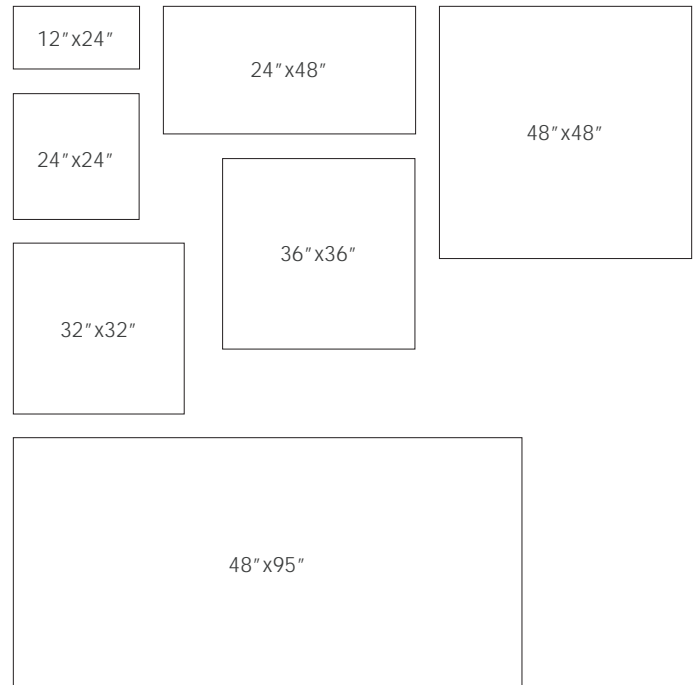

## Sizes

## Decor

Crosshatch 24"x48"x10mm Natural

White

Beige

Taupe

Grey

Charcoal

Crosshatch 48"x95"x6mm Natural | Gauged Panel

Chart indicates available size, color, finish and thickness options. Shaded block indicates not available. Sizing is nominal for field tile, trims, and decors.