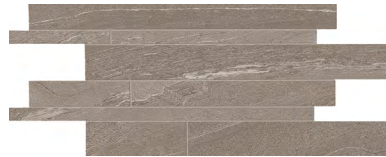

Body Type	Shade Variation
Glazed Color-Body Porcelain	V3

Charcoal Rolled

Beige Rolled + Taupe Leveled

Beige Leveled + Taupe Rolled

Mosaics

Random Strip Mosaic on 12"x24"x10mm Matte

White Leveled

White Stippled

Beige Leveled

Beige Stippled

Taupe Leveled

Taupe Stippled

Grey Leveled

Grey Stippled

Charcoal Leveled

Charcoal Stippled