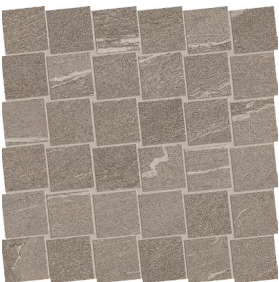

Body Type	Shade Variation
Glazed Color-Body Porcelain	V3

Charcoal Rolled

Beige Rolled + Taupe Leveled

Beige Leveled + Taupe Rolled

Mosaics

Random Strip Mosaic on 12"x24"x10mm Matte

White Leveled

White Stippled

Beige Leveled

Beige Stippled

Taupe Leveled

Taupe Stippled

Grey Leveled

Grey Stippled

Charcoal Leveled

Charcoal Stippled

Mosaics

2"x2" Twist Mosaic on 12"x12"x10mm Matte

White Leveled

White Stippled

Beige Leveled

Beige Stippled

Taupe Leveled

Taupe Stippled

Grey Leveled

Grey Stippled

Charcoal Leveled

Charcoal Stippled

Color•Size•Finish Matrix

Color — Size & Thickness						
	White Leveled	White Stippled	White Rolled	Beige Leveled	Beige Stippled	Beige Rolled
12"x24"x10mm	Grip • Honed • Matte	Grip • Matte	Matte	Grip • Honed • Matte	Grip • Matte	Matte
24"x24"x10mm	Matte			Matte		
12"x48"x10mm			Matte			Matte
24"x48"x10mm	Grip • Honed • Matte	Grip • Matte	Matte	Grip • Honed • Matte	Grip • Matte	Matte
36"x36"x10mm	Honed • Mate			Honed • Mate		
24"x24"x20mm Paver						
20"x40"x20mm Paver					Natural	
Bullnose 3"x24"x10mm 	Matte	Matte	Matte	Matte	Matte	Matte
Bullnose 2"x36"x10mm 	Matte			Matte		
Stairtread 13"x48"x10mm 	Grip • Honed • Matte	Matte	Matte	Grip • Honed • Matte	Matte	Matte
Stairtread Corner Left or Right 13"x48"x10mm 	Matte	Matte	Matte	Matte	Matte	Matte
Grooved Stairtread with Bullnose Edge 13"x48"x10mm 	Matte	Matte	Matte	Matte	Matte	Matte