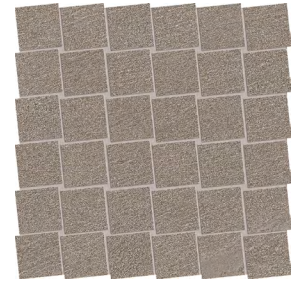

Beige Leveled

Beige Stippled

Taupe Leveled

Taupe Stippled

Grey Leveled

Grey Stippled

Charcoal Leveled

Charcoal Stippled

Mosaics

2"x2" Twist Mosaic on 12"x12"x10mm Matte

White Leveled

White Stippled

Beige Leveled

Beige Stippled

Taupe Leveled

Taupe Stippled

Grey Leveled

Grey Stippled

Charcoal Leveled

Charcoal Stippled

Color•Size•Finish Matrix

Color — Size & Thickness						
	White Leveled	White Stippled	White Rolled	Beige Leveled	Beige Stippled	Beige Rolled
12"x24"x10mm	Grip • Honed • Matte	Grip • Matte	Matte	Grip • Honed • Matte	Grip • Matte	Matte
24"x24"x10mm	Matte			Matte		
12"x48"x10mm			Matte			Matte
24"x48"x10mm	Grip • Honed • Matte	Grip • Matte	Matte	Grip • Honed • Matte	Grip • Matte	Matte
36"x36"x10mm	Honed • Mate			Honed • Mate		
24"x24"x20mm Paver						
20"x40"x20mm Paver					Natural	
Bullnose 3"x24"x10mm 	Matte	Matte	Matte	Matte	Matte	Matte
Bullnose 2"x36"x10mm 	Matte			Matte		
Stairtread 13"x48"x10mm 	Grip • Honed • Matte	Matte	Matte	Grip • Honed • Matte	Matte	Matte
Stairtread Corner Left or Right 13"x48"x10mm 	Matte	Matte	Matte	Matte	Matte	Matte
Grooved Stairtread with Bullnose Edge 13"x48"x10mm 	Matte	Matte	Matte	Matte	Matte	Matte