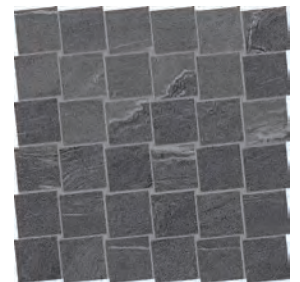

Body Type	Shade Variation
Glazed Color-Body Porcelain	V3

Beige Stippled + Rolled

Charcoal Rolled

2024v1

Mosaics

Random Strip Mosaic on 12"x24"x10mm Matte

White Leveled

White Stippled

Beige Leveled

Beige Stippled

Taupe Leveled

Taupe Stippled

Grey Leveled

Grey Stippled

Charcoal Leveled

Charcoal Stippled

Mosaics

2"x2" Twist Mosaic on 12"x12"x10mm Matte

White Leveled

White Stippled

Beige Leveled

Beige Stippled

Taupe Leveled

Taupe Stippled

Grey Leveled

Grey Stippled

Charcoal Leveled

Charcoal Stippled

Color•Size•Finish Matrix

Color — Size & Thickness						
	White Leveled	White Stippled	White Rolled	Beige Leveled	Beige Stippled	Beige Rolled
12" x 24" x 10mm	Grip • Honed • Matte	Grip • Matte	Matte	Grip • Honed • Matte	Grip • Matte	Matte
24" x 24" x 10mm	Matte			Matte		
12" x 48" x 10mm			Matte			Matte
24" x 48" x 10mm	Grip • Honed • Matte	Grip • Matte	Matte	Grip • Honed • Matte	Grip • Matte	Matte
36" x 36" x 10mm	Honed • Mate			Honed • Mate		
24" x 24" x 20mm Paver						
20" x 40" x 20mm Paver					Natural	
Bullnose 3" x 24" x 10mm 	Matte	Matte	Matte	Matte	Matte	Matte
Bullnose 2" x 36" x 10mm 	Matte			Matte		
Stairtread 13" x 48" x 10mm 	Grip • Honed • Matte	Matte	Matte	Grip • Honed • Matte	Matte	Matte
Stairtread Corner Left or Right 13" x 48" x 10mm 	Matte	Matte	Matte	Matte	Matte	Matte
Grooved Stairtread with Bullnose Edge 13" x 48" x 10mm 	Matte	Matte	Matte	Matte	Matte	Matte