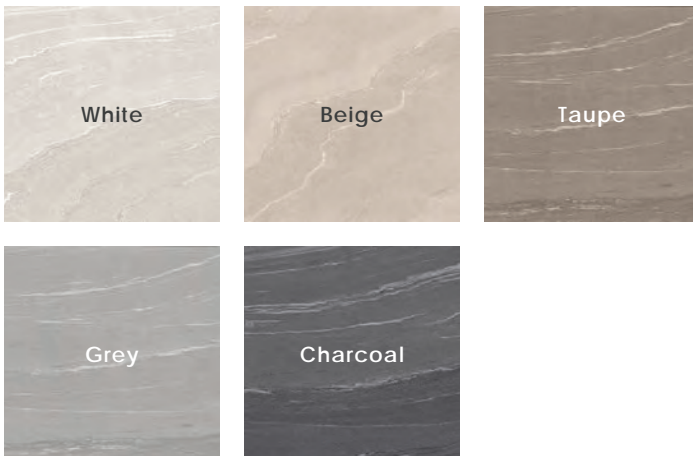

Description

Phases is a contemporary architectural stone collection featuring three minimalist aesthetics with a warm and cool palette in multiple finishes. This collection is a study of the phases that stone can go through to achieve its final look. The three phases illustrate a different finishing technique, that exemplifies design possibilities.

Leveled Colors

Rolled Colors

Stippled Colors

Sizes

Finish & Thickness

Grip, Honed, Matte | 10mm, 20mm
Finish varies per size and color –
Refer to Color•Size•Finish Matrix

Lead Time

8-10 Weeks | Domestic inventory available at premium pricing and 2-3 week lead time

Body Type	Shade Variation
Glazed Color-Body Porcelain	V3

Beige Stippled + Rolled

Charcoal Rolled

2024v1

Mosaics

Random Strip Mosaic on 12"x24"x10mm Matte

White Leveled

White Stippled

Beige Leveled

Beige Stippled

Taupe Leveled

Taupe Stippled

Grey Leveled

Grey Stippled

Charcoal Leveled

Charcoal Stippled