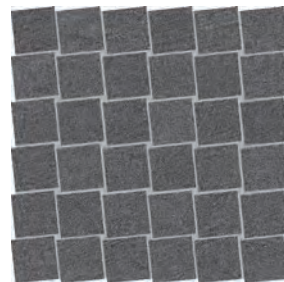

Beige Leveled

Beige Stippled

Taupe Leveled

Taupe Stippled

Grey Leveled

Grey Stippled

Charcoal Leveled

Charcoal Stippled

Mosaics

2"x2" Twist Mosaic on 12"x12"x10mm Matte

White Leveled

White Stippled

Beige Leveled

Beige Stippled

Taupe Leveled

Taupe Stippled

Grey Leveled

Grey Stippled

Charcoal Leveled

Charcoal Stippled

Color•Size•Finish Matrix

Color — Size & Thickness						
	White Leveled	White Stippled	White Rolled	Beige Leveled	Beige Stippled	Beige Rolled
12" x 24" x 10mm	Grip • Honed • Matte	Grip • Matte	Matte	Grip • Honed • Matte	Grip • Matte	Matte
24" x 24" x 10mm	Matte			Matte		
12" x 48" x 10mm			Matte			Matte
24" x 48" x 10mm	Grip • Honed • Matte	Grip • Matte	Matte	Grip • Honed • Matte	Grip • Matte	Matte
36" x 36" x 10mm	Honed • Mate			Honed • Mate		
24" x 24" x 20mm Paver						
20" x 40" x 20mm Paver					Natural	
Bullnose 3" x 24" x 10mm 	Matte	Matte	Matte	Matte	Matte	Matte
Bullnose 2" x 36" x 10mm 	Matte			Matte		
Stairtread 13" x 48" x 10mm 	Grip • Honed • Matte	Matte	Matte	Grip • Honed • Matte	Matte	Matte
Stairtread Corner Left or Right 13" x 48" x 10mm 	Matte	Matte	Matte	Matte	Matte	Matte
Grooved Stairtread with Bullnose Edge 13" x 48" x 10mm 	Matte	Matte	Matte	Matte	Matte	Matte