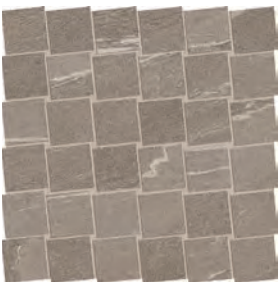

Beige Leveled

Beige Stippled

Taupe Leveled

Taupe Stippled

Grey Leveled

Grey Stippled

Charcoal Leveled

Charcoal Stippled

Mosaics

2"x2" Twist Mosaic on 12"x12"x10mm Matte

White Leveled

White Stippled

Beige Leveled

Beige Stippled

Taupe Leveled

Taupe Stippled

Grey Leveled

Grey Stippled

Charcoal Leveled

Charcoal Stippled

Color•Size•Finish Matrix

Color — Size & Thickness						
	White Leveled	White Stippled	White Rolled	Beige Leveled	Beige Stippled	Beige Rolled
12" x 24" x 10mm	Grip • Honed • Matte	Grip • Matte	Matte	Grip • Honed • Matte	Grip • Matte	Matte
24" x 24" x 10mm	Matte			Matte		
12" x 48" x 10mm			Matte			Matte
24" x 48" x 10mm	Grip • Honed • Matte	Grip • Matte	Matte	Grip • Honed • Matte	Grip • Matte	Matte
36" x 36" x 10mm	Honed • Mate			Honed • Mate		
24" x 24" x 20mm Paver						
20" x 40" x 20mm Paver					Natural	
Bullnose 3" x 24" x 10mm 	Matte	Matte	Matte	Matte	Matte	Matte
Bullnose 2" x 36" x 10mm 	Matte			Matte		
Stairtread 13" x 48" x 10mm 	Grip • Honed • Matte	Matte	Matte	Grip • Honed • Matte	Matte	Matte
Stairtread Corner Left or Right 13" x 48" x 10mm 	Matte	Matte	Matte	Matte	Matte	Matte
Grooved Stairtread with Bullnose Edge 13" x 48" x 10mm 	Matte	Matte	Matte	Matte	Matte	Matte