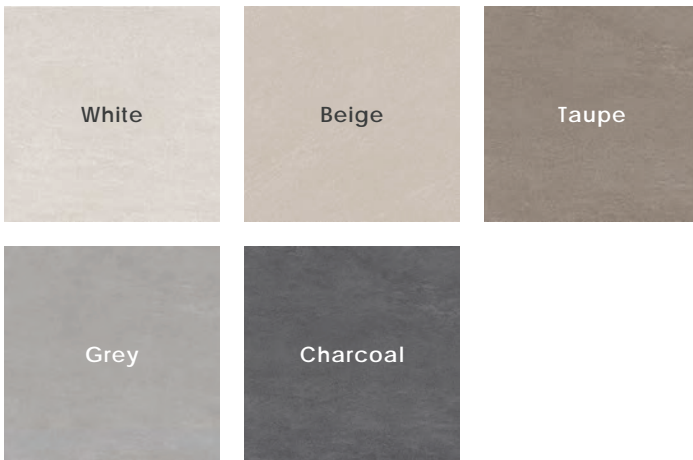

Leveled Colors

Rolled Colors

Stippled Colors

Sizes

Finish & Thickness

Grip, Honed, Matte | 10mm, 20mm
Finish varies per size and color –
Refer to Color•Size•Finish Matrix

Lead Time

8-10 Weeks | Domestic inventory available at premium pricing and 2-3 week lead time

Body Type	Shade Variation
Glazed Color-Body Porcelain	V3

Beige Stippled + Rolled

Charcoal Rolled

2024v1

Mosaics

Random Strip Mosaic on 12"x24"x10mm Matte

White Leveled

White Stippled

Beige Leveled

Beige Stippled

Taupe Leveled

Taupe Stippled

Grey Leveled

Grey Stippled

Charcoal Leveled

Charcoal Stippled

Grey Leveled

Grey Stippled

Charcoal Leveled

Charcoal Stippled

Color•Size•Finish Matrix

Color — Size & Thickness						
	White Leveled	White Stippled	White Rolled	Beige Leveled	Beige Stippled	Beige Rolled
12" x 24" x 10mm	Grip • Honed • Matte	Grip • Matte	Matte	Grip • Honed • Matte	Grip • Matte	Matte
24" x 24" x 10mm	Matte			Matte		
12" x 48" x 10mm			Matte			Matte
24" x 48" x 10mm	Grip • Honed • Matte	Grip • Matte	Matte	Grip • Honed • Matte	Grip • Matte	Matte
36" x 36" x 10mm	Honed • Mate			Honed • Mate		
24" x 24" x 20mm Paver						
20" x 40" x 20mm Paver					Natural	
Bullnose 3" x 24" x 10mm 	Matte	Matte	Matte	Matte	Matte	Matte
Bullnose 2" x 36" x 10mm 	Matte			Matte		
Stairtread 13" x 48" x 10mm 	Grip • Honed • Matte	Matte	Matte	Grip • Honed • Matte	Matte	Matte
Stairtread Corner Left or Right 13" x 48" x 10mm 	Matte	Matte	Matte	Matte	Matte	Matte
Grooved Stairtread with Bullnose Edge 13" x 48" x 10mm 	Matte	Matte	Matte	Matte	Matte	Matte