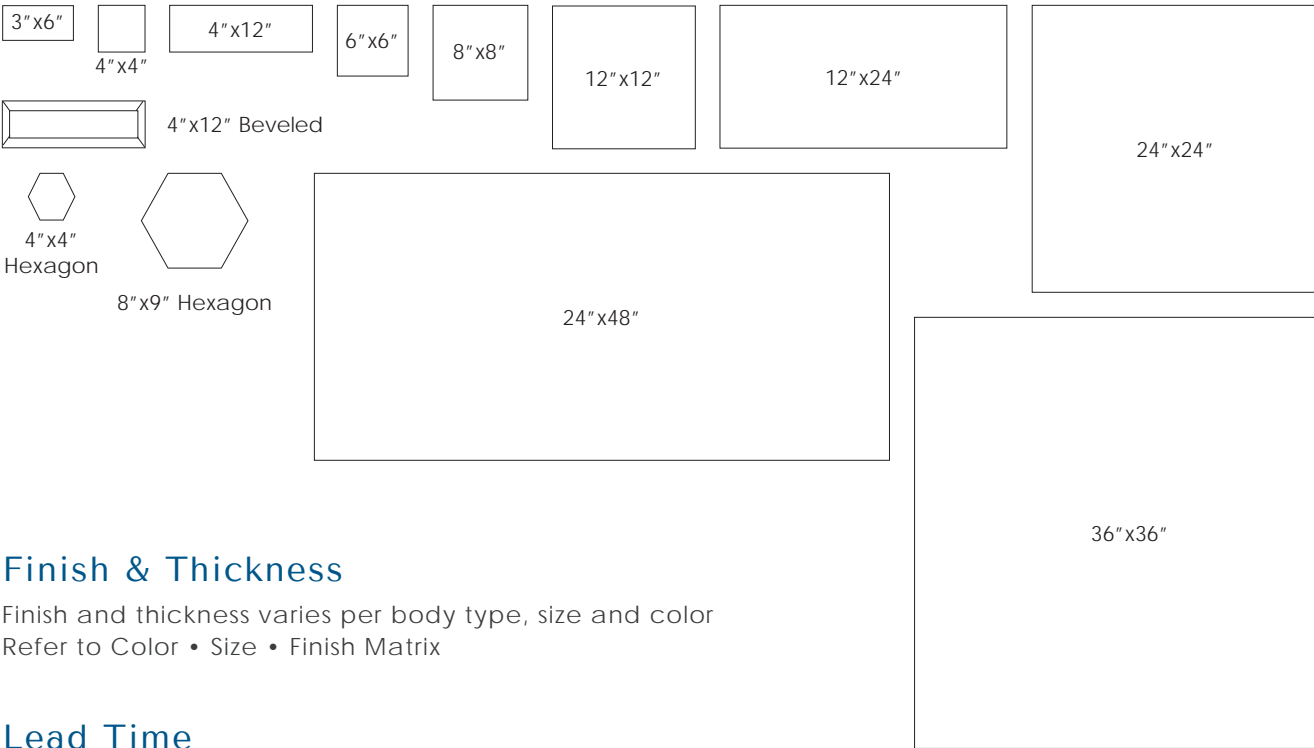

Sizes

Finish & Thickness

Finish and thickness varies per body type, size and color
Refer to Color • Size • Finish Matrix

Lead Time

8-10 Weeks

Location

Portugal

2024v2