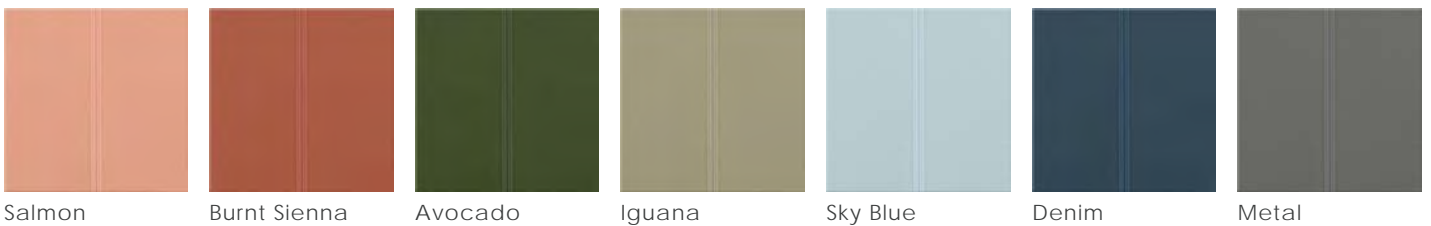

Body Type	Shade Variation
Unglazed Porcelain	V1

Chestnut, Salmon, Salmon Bridge + Fraction

Decor

Bridge 8"x8"x7mm Glossy | Ceramic | Also available in White

Fraction 8"x8"x7mm Glossy | Ceramic | Also available in White