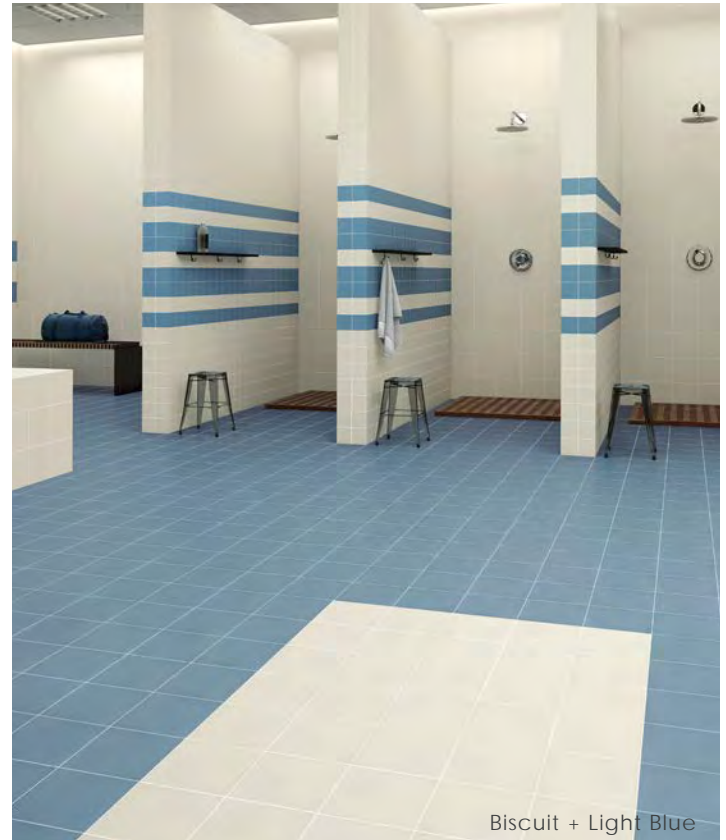

Ceramic Technical Data

Specification Reference	Test Method	Test Result
DCOF	ANSI A326.3	Not Applicable - Wall Use Only
Water Absorption	ISO 10545-3	16 - 19%
Breaking Strength	ISO 10545-4	R>16 N/mm², S>600N

Body Type	Shade Variation
Ceramic	V1

Glazed Porcelain Technical Data

Specification Reference	Test Method	Test Result
DCOF	ANSI A326.3	Not Applicable - Wall Use Only
Water Absorption	ISO 10545-3	< 0.5%
Breaking Strength	ISO 10545-4	R>40 N/mm², S>720N

Body Type	Shade Variation
Glazed Non Color-Body Porcelain	V1