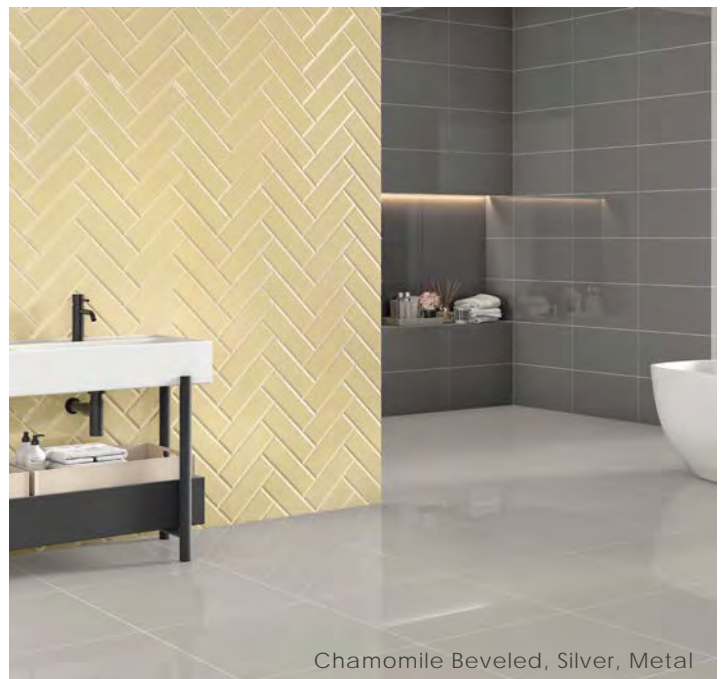

4"x4"x8.3mm Grip | Unglazed Porcelain

8"x9"x6mm Matte | Glazed Non Color-Body Porcelain

Hexagon Colors

8"x9"x6mm Matte | Glazed Non Color-Body Porcelain

8"x9"x8.3mm Matte R10 | Unglazed Porcelain

Anthracite, Bone, Metal, Zinc