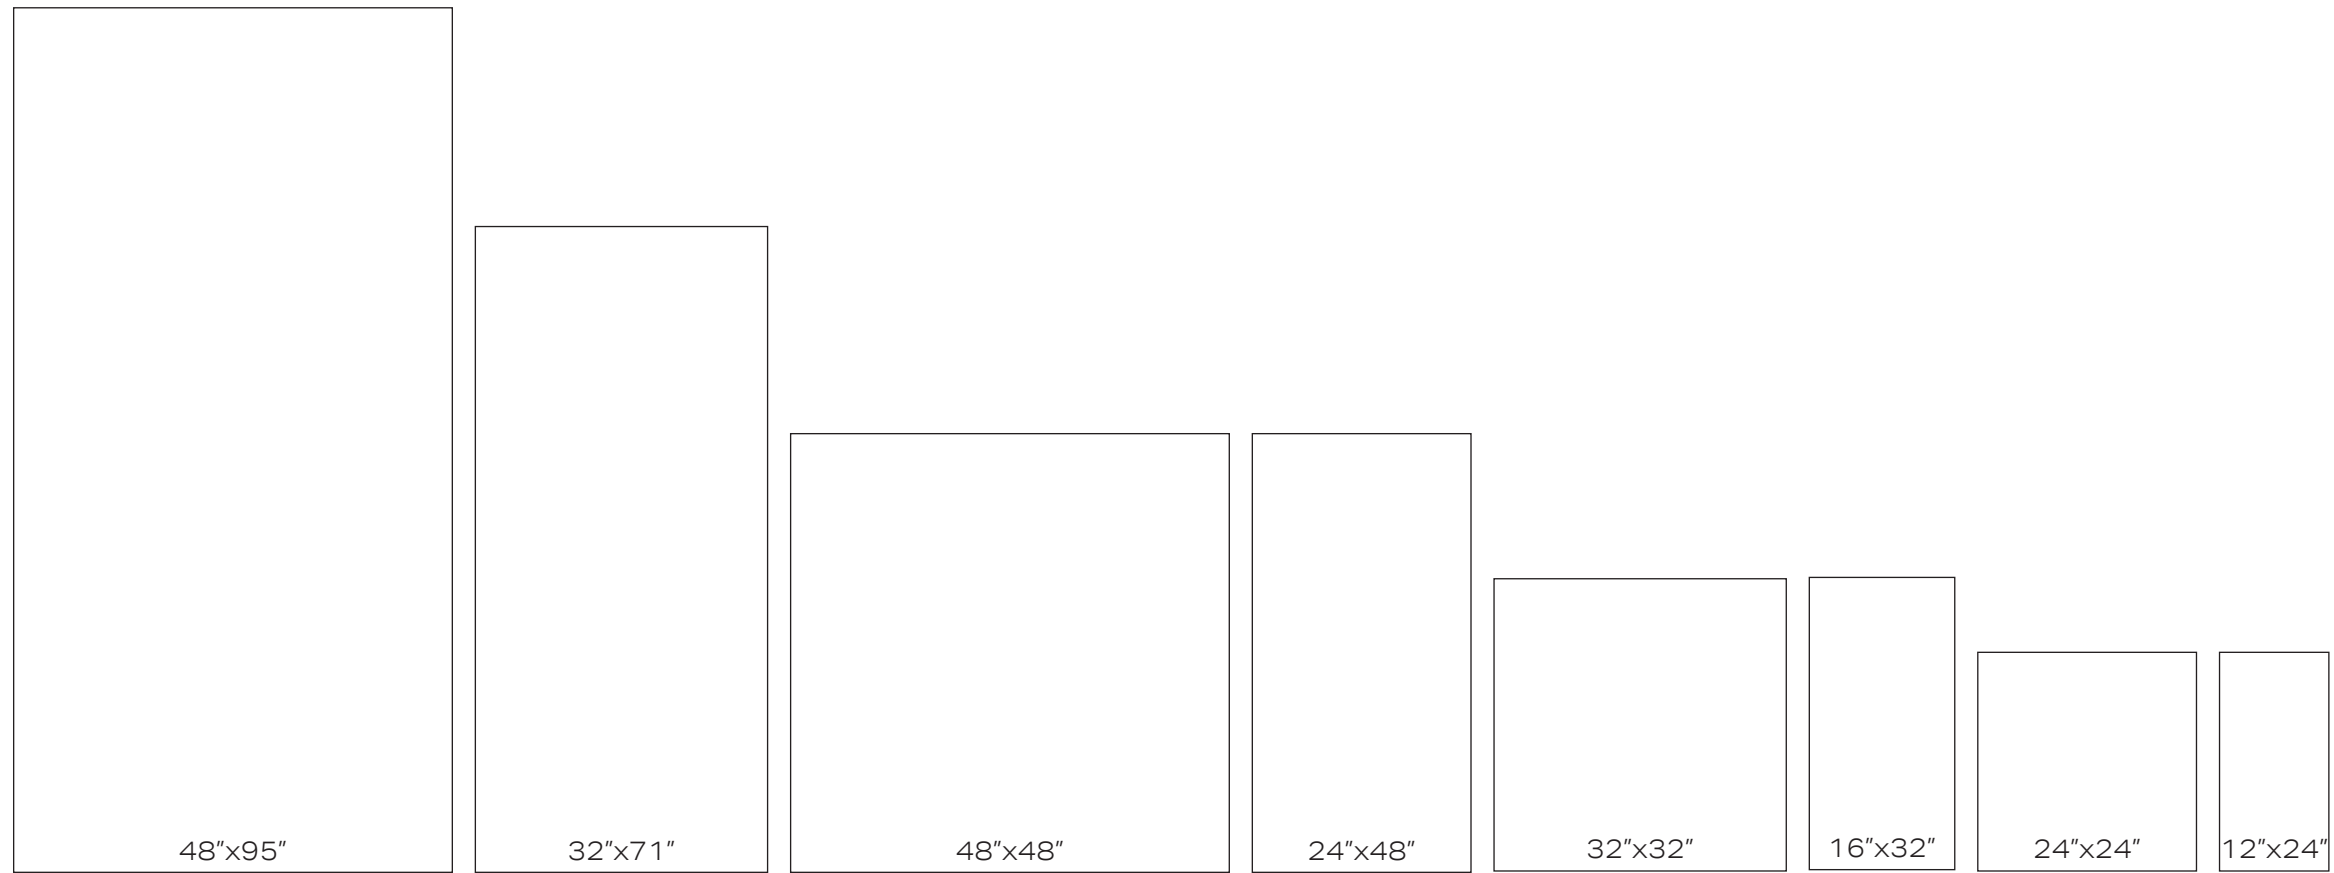

GREY

WHITE

IMAGE REPRESENTS THE RANGE

BROWN

CHART INDICATES AVAILABLE SIZE + THICKNESS + FINISH OPTIONS. IF GREY BLOCK IS PRESENT, THE PRODUCT IS NOT AVAILABLE IN THAT SIZE. SIZING IS NOMINAL FOR FIELD TILE, TRIMS, AND DECORS.

				
	CHARCOAL	GREY	WHITE	BROWN
12"x24"x10MM	BUSH HAMMERED NATURAL			BUSH HAMMERED NATURAL
24"x24"x10MM	BUSH HAMMERED NATURAL	BUSH HAMMERED NATURAL	BUSH HAMMERED NATURAL	BUSH HAMMERED NATURAL
16"x32"x10MM	NATURAL	NATURAL	NATURAL	NATURAL
32"x32"x10MM	NATURAL	NATURAL	NATURAL	NATURAL
24"x48"x10MM	NATURAL	NATURAL	NATURAL	NATURAL
24"x48"x6MM GAUGED		NATURAL	NATURAL	
48"x48"x6MM GAUGED		NATURAL R+PTV	NATURAL R+PTV	
32"x71"x10MM	NATURAL	NATURAL	NATURAL	NATURAL
48"x95"x6MM GAUGED		NATURAL	NATURAL	

CHART INDICATES AVAILABLE SIZE + THICKNESS + FINISH OPTIONS. IF GREY BLOCK IS PRESENT, THE PRODUCT IS NOT AVAILABLE IN THAT SIZE. SIZING IS NOMINAL FOR FIELD TILE, TRIMS, AND DECORS.

					
		CHARCOAL	GREY	WHITE	BROWN
	1"x1" MOSAIC ON 12"x12"x10MM SHEET	NATURAL	NATURAL	NATURAL	NATURAL
	2"x24"x10MM BULLNOSE	NATURAL	NATURAL	NATURAL	NATURAL
	13"x48"x10MM STAIRTREAD	NATURAL	NATURAL	NATURAL	NATURAL
	13"x48"x10MM STAIRTREAD CORNER LEFT OR RIGHT	NATURAL	NATURAL	NATURAL	NATURAL
	13"x48"x10MM STAIRTREAD CORNER ENCLOSED	NATURAL	NATURAL	NATURAL	NATURAL

DECOR | RANDOM STRIP MURETTO ON 8"x16"x10MM SHEET | NATURAL

CHARCOAL

GREY

WHITE

BROWN

GREY

PLEASE REFER TO PAGE THREE FOR SIZE + FINISH + THICKNESS SPECIFICS