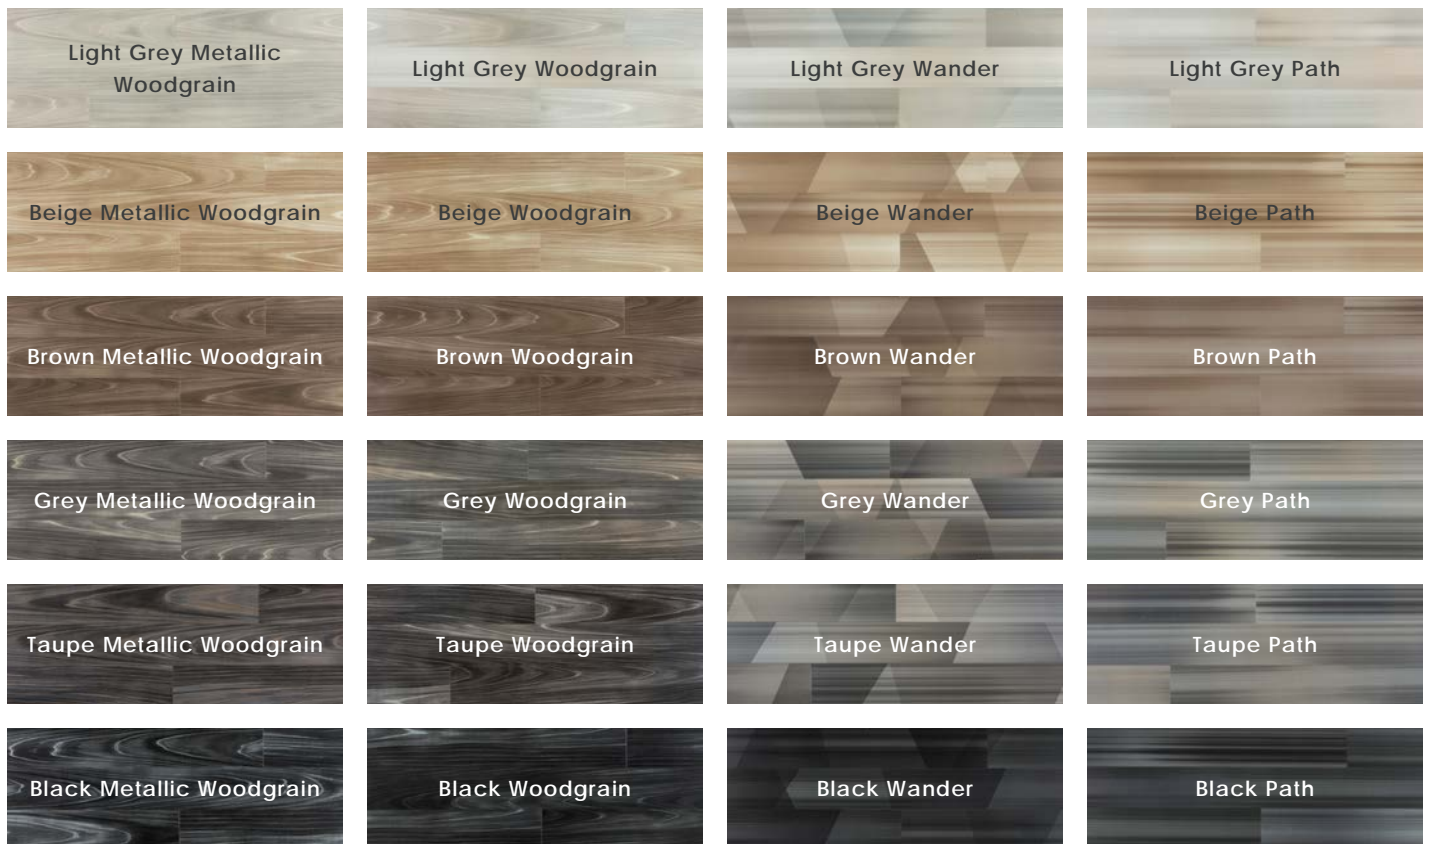

Description

Trailblazer LVT presents abstract designs that overlay or distort natural wood grains, bringing LVT wood looks to a new level – along with your unique design! The wander pattern blazes the trail with a new perspective for wood visuals.

Colors